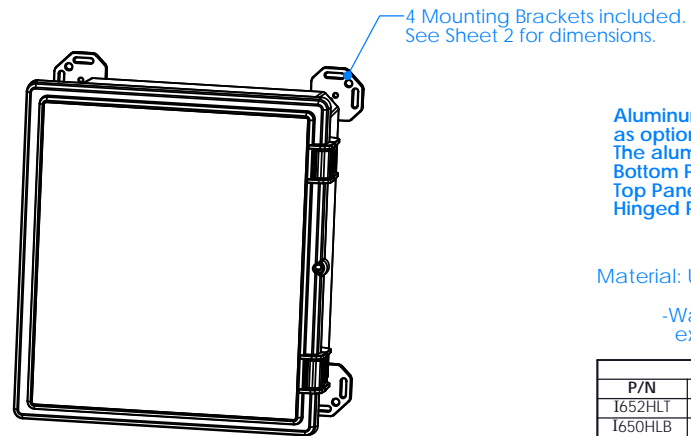

SERPAC I652HL

Electronic Enclosures

Aluminum Panel Kits are available as options, see sheets 3-5. The aluminum panel options are:
 Bottom Panel Kit p/n 73000B
 Top Panel Kit p/n 73040T
 Hinged Panel Kit p/n 73020TH

Material: UV stabilized Polycarbonate
 Flammability UL 94 V-2
 -Watertight enclosure meets or exceeds Nema 4 and or IP67.

PARTS INCLUDED		
P/N	Qty.	Description
I652HLT	1	I652 Hinge Latch Top
I650HLB	1	I650 Hinge Latch Bottom
8650	1	650 Perimeter O-ring
7011PCM	2	Safety Latch for I-Series
1355	4	Corner Mounting Bracket
6028	9	SS #10 X 5/8" Pan H/L Screw

SERPAC I652HL Mounting Bracket Dimensions

Electronic Enclosures

TOP & LATCHES REMOVED FOR CLARITY FROM ALL VIEWS

INCLUDED (4)
CORNER BRACKETS

PARTS INCLUDED		
P/N	Qty.	Description
1355	4	Mounting Corner Bracket
6028	4	SS #10 X 5/8" Pan Combo H/L Screw