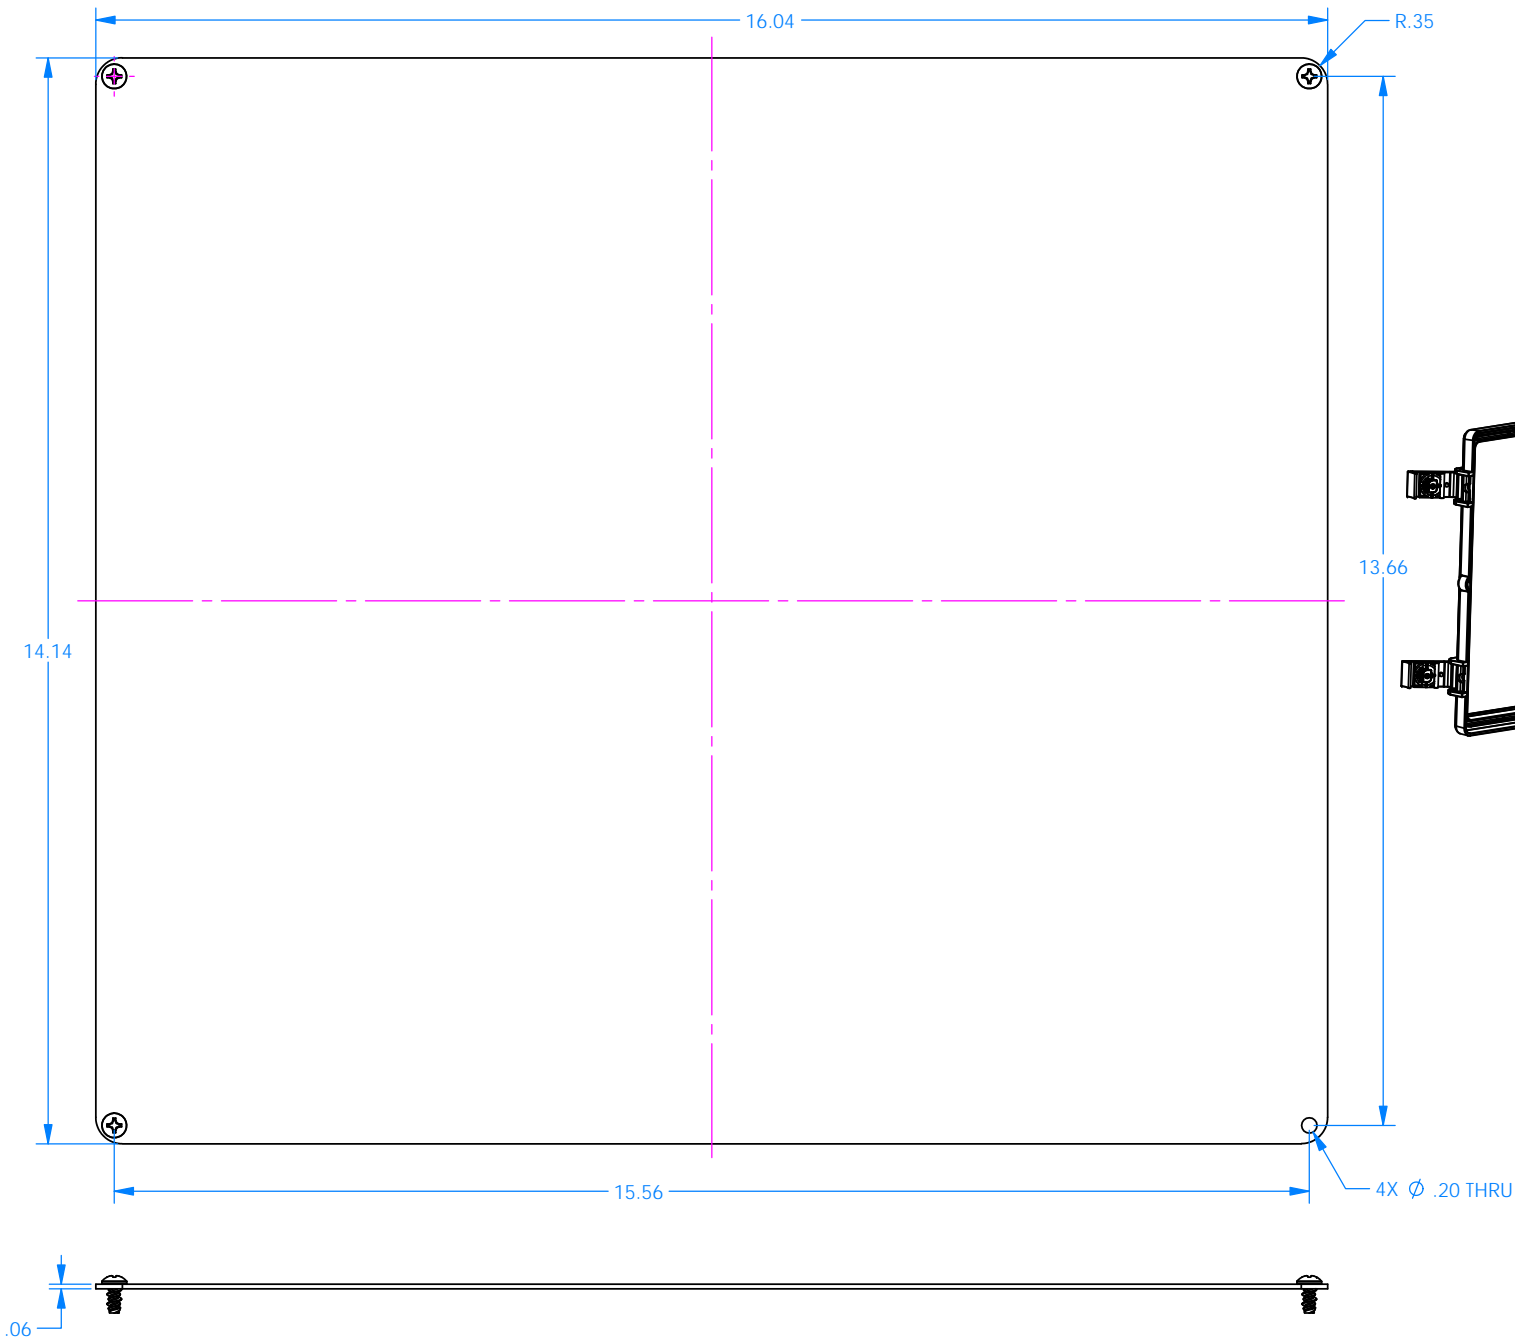

SERPAC 7300T Top Panel Kit for I652HL

Electronic Enclosures

OPTIONAL ACCESSORY

PARTS INCLUDED		
P/N	Qty.	Description
73040	1	Top Aluminum Panel
6029	4	SS #10 X 3/8" Pan HL Screw