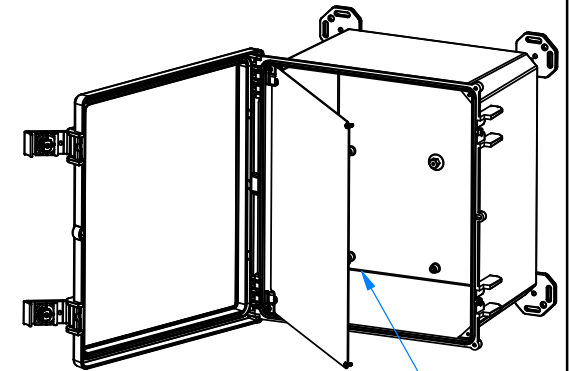

SERPAC 7300TH Hinged Top Panel Kit for I652HL

Electronic Enclosures

OPTIONAL ACCESSORY

PARTS INCLUDED		
P/N	Qty.	Description
73020	1	Hinged Top Aluminum Panel
6029	2	SS #10 X 3/8" Pan HL Screw
6030	2	SS #10 X 3/8" Pan Combo H/L Screw
6105	2	SS #10-32 X 1/8" Nut
6028	2	SS #10 X 5/8" PH HD H/L Screw
1307	2	Hinge Pin for Hinge Panel
1308	1	Hinge A for Hinge Panel
1309	1	Hinge B for Hinge Panel