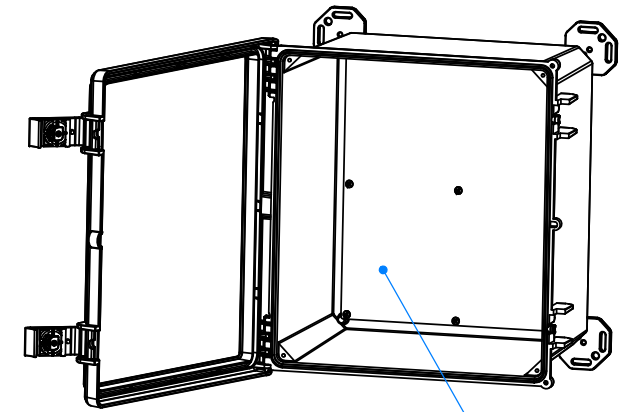

SERPAC 7300B Bottom Panel Kit for I652HL

Electronic Enclosures

OPTIONAL ACCESSORY

PARTS INCLUDED		
P/N	Qty.	Description
73000	1	Bottom Aluminum Panel
6029	9	SS #10 X 3/8" Pan HL Screw

2/28/18

2009 Wright Ave. La Verne, CA 91750
Ph. (626) 331-0517 Fx. (626) 331-8584 serpac.com