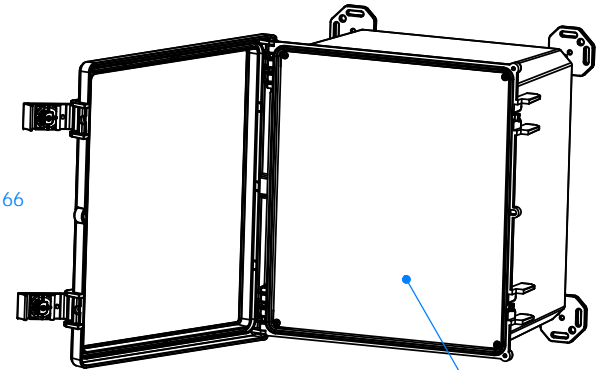

Material: UV stabilized Polycarbonate
 Flammability UL 94 V-2
 -Watertight enclosure meets or exceeds Nema 4 and or IP67.

PARTS INCLUDED		
P/N	Qty.	Description
I652HLT	1	I652 Hinge Latch Top
I650HLB	1	I650 Hinge Latch Bottom
8650	1	650 Perimeter O-ring
7011PCM	2	Safety Latch for I-Series
1355	4	Corner Mounting Bracket
6028	9	SS #10 X 5/8" Pan H/L Screw

SERPAC I652HL Mounting Bracket Dimensions

Electronic Enclosures

TOP & LATCHES REMOVED FOR CLARITY FROM ALL VIEWS

INCLUDED (4)
CORNER BRACKETS

PARTS INCLUDED		
P/N	Qty.	Description
1355	4	Mounting Corner Bracket
6028	4	SS #10 X 5/8" Pan Combo H/L Screw

OPTIONAL CORNER FEET

PARTS INCLUDED		
P/N	Qty.	Description
1306	4	Mounting Corner Feet
6028	4	SS #10 X 5/8" Pan Combo H/L Screw

SERPAC 7300T Top Panel Kit for I652HL

Electronic Enclosures

OPTIONAL ACCESSORY