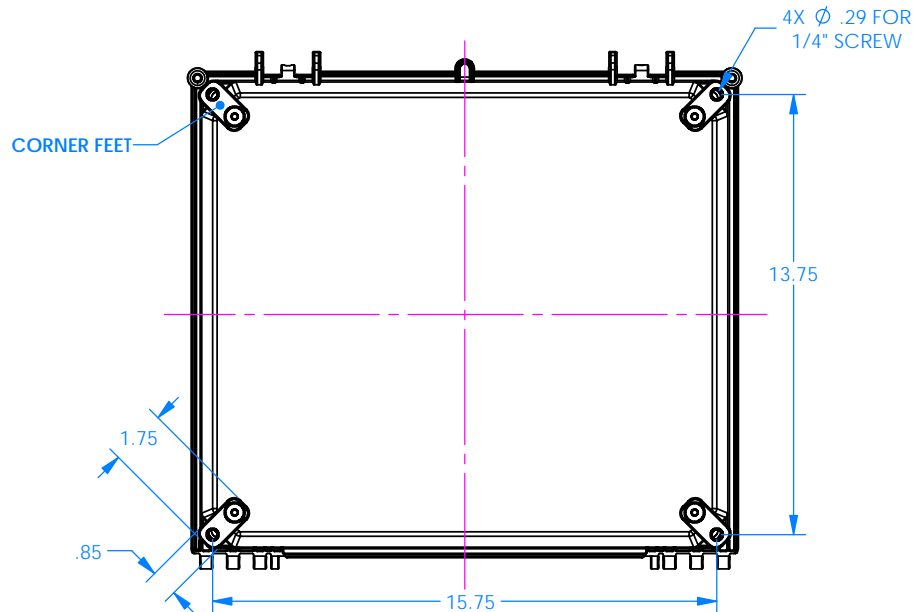

INCLUDED (4)
CORNER BRACKETS

PARTS INCLUDED		
P/N	Qty.	Description
1355	4	Mounting Corner Bracket
6028	4	SS #10 X 5/8" Pan Combo H/L Screw

OPTIONAL CORNER FEET

PARTS INCLUDED		
P/N	Qty.	Description
1306	4	Mounting Corner Feet
6028	4	SS #10 X 5/8" Pan Combo H/L Screw