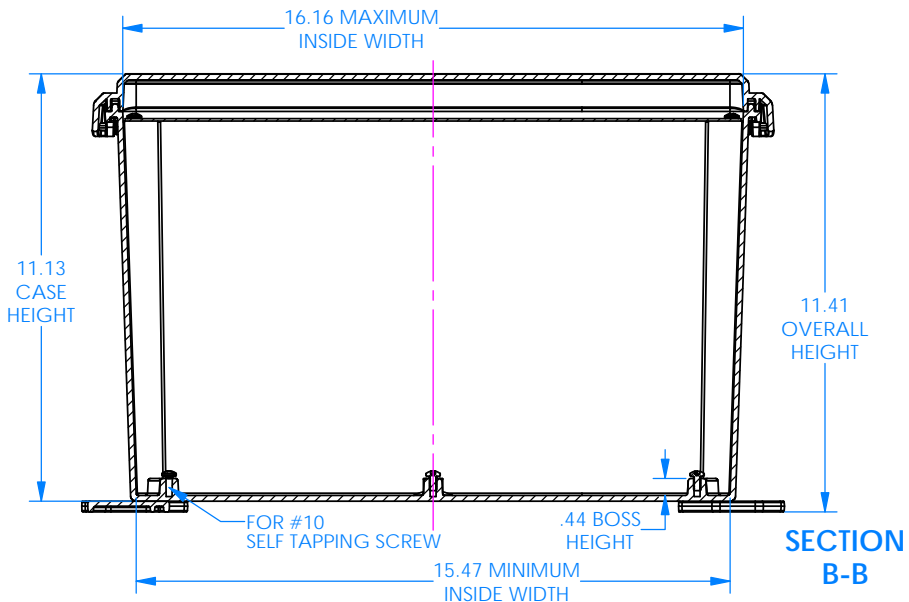

SERPAC I652HL

Electronic Enclosures

Aluminum Panel Kits are available as options, see sheets 3-5. The aluminum panel options are:
 Bottom Panel Kit p/n 73000B
 Top Panel Kit p/n 73040T
 Hinged Panel Kit p/n 73020TH

Material: UV stabilized Polycarbonate
 Flammability UL 94 V-2
 -Watertight enclosure meets or exceeds Nema 4 and or IP67.

PARTS INCLUDED		
P/N	Qty.	Description
I652HLT	1	I652 Hinge Latch Top
I650HLB	1	I650 Hinge Latch Bottom
8650	1	650 Perimeter O-ring
7011PCM	2	Safety Latch for I-Series
1355	4	Corner Mounting Bracket
6028	9	SS #10 X 5/8" Pan H/L Screw

SERPAC I652HL Mounting Bracket Dimensions

Electronic Enclosures

TOP & LATCHES REMOVED FOR CLARITY FROM ALL VIEWS

INCLUDED (4)
CORNER BRACKETS

PARTS INCLUDED		
P/N	Qty.	Description
1355	4	Mounting Corner Bracket
6028	4	SS #10 X 5/8" Pan Combo H/L Screw

OPTIONAL CORNER FEET

PARTS INCLUDED		
P/N	Qty.	Description
1306	4	Mounting Corner Feet
6028	4	SS #10 X 5/8" Pan Combo H/L Screw

SERPAC 7300T Top Panel Kit for I652HL

Electronic Enclosures

OPTIONAL ACCESSORY