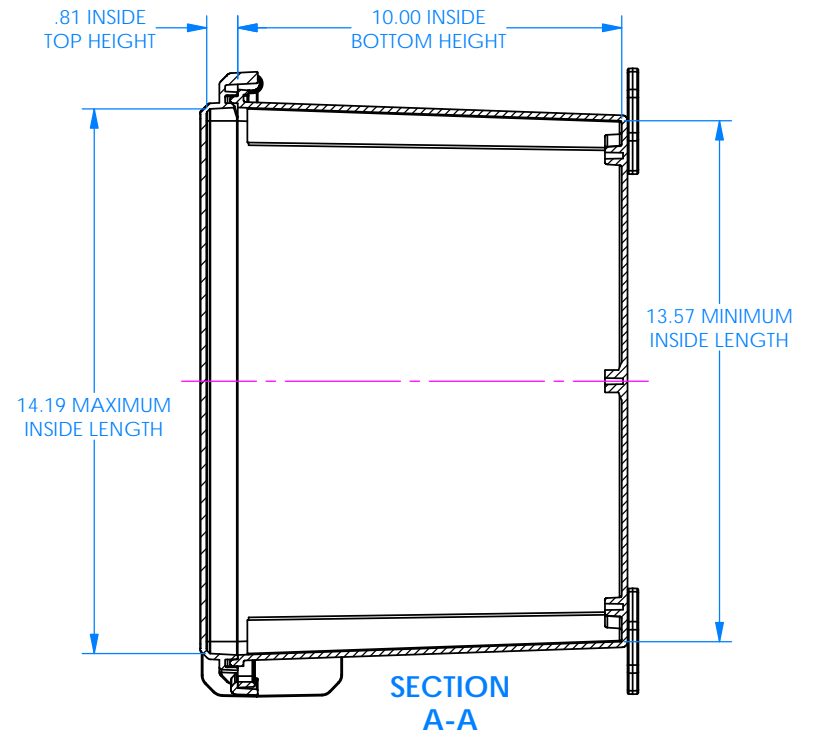

SERPAC I652HL

Electronic Enclosures

Aluminum Panel Kits are available as options, see sheets 3-5. The aluminum panel options are:
 Bottom Panel Kit p/n 73000B
 Top Panel Kit p/n 73040T
 Hinged Panel Kit p/n 73020TH

Material: UV stabilized Polycarbonate
 Flammability UL 94 V-2
 -Watertight enclosure meets or exceeds Nema 4 and or IP67.

PARTS INCLUDED		
P/N	Qty.	Description
I652HLT	1	I652 Hinge Latch Top
I650HLB	1	I650 Hinge Latch Bottom
8650	1	650 Perimeter O-ring
7011PCM	2	Safety Latch for I-Series
1355	4	Corner Mounting Bracket
6028	9	SS #10 X 5/8" Pan H/L Screw

SERPAC I652HL Mounting Bracket Dimensions

Electronic Enclosures

TOP & LATCHES REMOVED FOR CLARITY FROM ALL VIEWS

INCLUDED (4)
CORNER BRACKETS

PARTS INCLUDED		
P/N	Qty.	Description
1355	4	Mounting Corner Bracket
6028	4	SS #10 X 5/8" Pan Combo H/L Screw

OPTIONAL CORNER FEET

PARTS INCLUDED		
P/N	Qty.	Description
1306	4	Mounting Corner Feet
6028	4	SS #10 X 5/8" Pan Combo H/L Screw

SERPAC 7300T Top Panel Kit for I652HL

Electronic Enclosures

OPTIONAL ACCESSORY