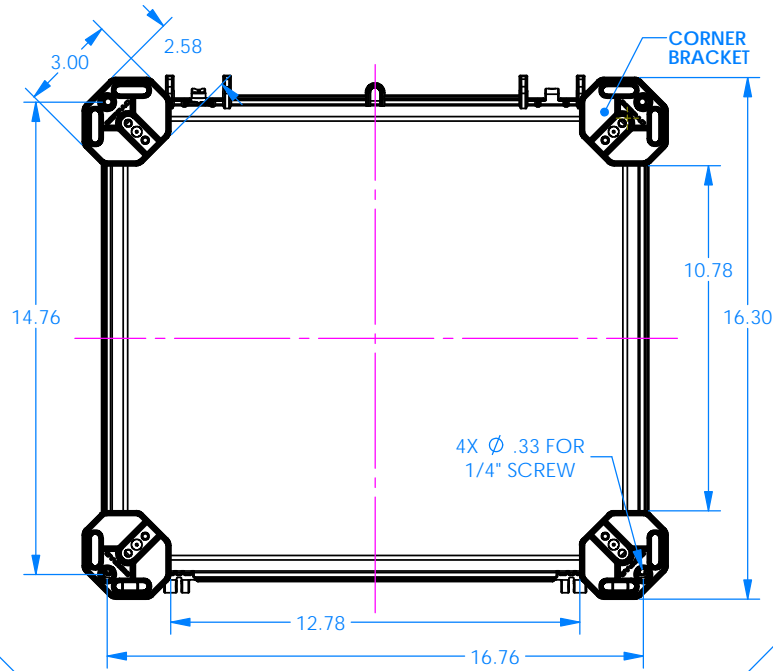

SERPAC I652HL

Electronic Enclosures

Aluminum Panel Kits are available as options, see sheets 3-5. The aluminum panel options are:
 Bottom Panel Kit p/n 73000B
 Top Panel Kit p/n 73040T
 Hinged Panel Kit p/n 73020TH

Material: UV stabilized Polycarbonate
 Flammability UL 94 V-2
 -Watertight enclosure meets or exceeds Nema 4 and or IP67.

PARTS INCLUDED		
P/N	Qty.	Description
I652HLT	1	I652 Hinge Latch Top
I650HLB	1	I650 Hinge Latch Bottom
8650	1	650 Perimeter O-ring
7011PCM	2	Safety Latch for I-Series
1355	4	Corner Mounting Bracket
6028	9	SS #10 X 5/8" Pan H/L Screw

SERPAC I652HL Mounting Bracket Dimensions

Electronic Enclosures

TOP & LATCHES REMOVED FOR CLARITY FROM ALL VIEWS

INCLUDED (4)
CORNER BRACKETS

PARTS INCLUDED		
P/N	Qty.	Description
1355	4	Mounting Corner Bracket
6028	4	SS #10 X 5/8" Pan Combo H/L Screw

OPTIONAL CORNER FEET

PARTS INCLUDED		
P/N	Qty.	Description
1306	4	Mounting Corner Feet
6028	4	SS #10 X 5/8" Pan Combo H/L Screw

SERPAC 7300T Top Panel Kit for I652HL

Electronic Enclosures

OPTIONAL ACCESSORY