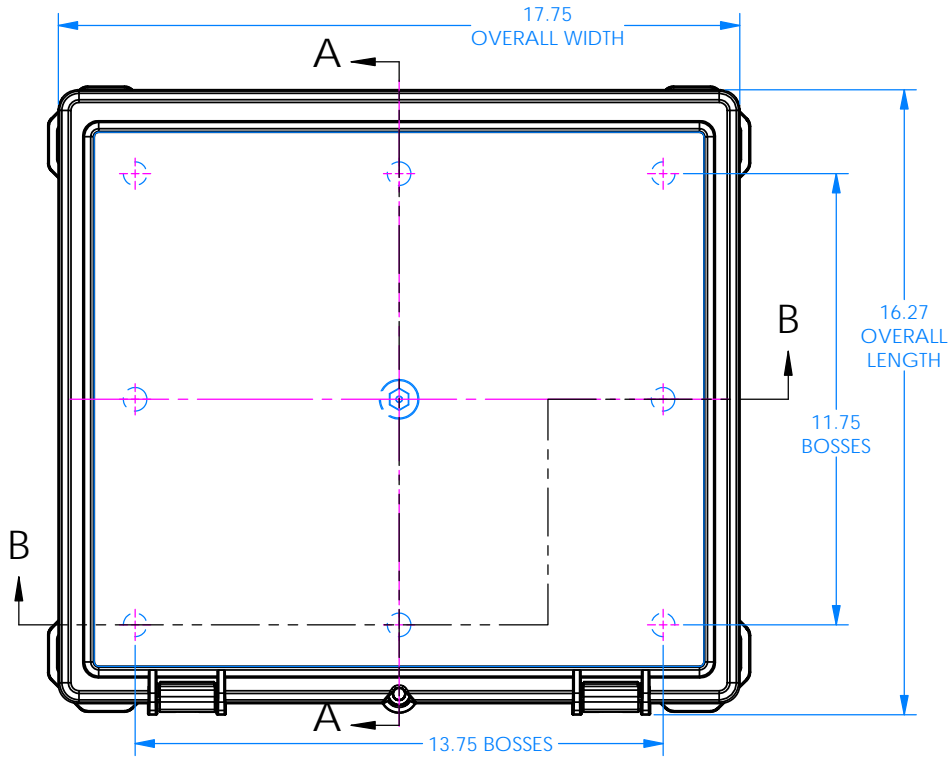

SERPAC I652HL

Electronic Enclosures

Aluminum Panel Kits are available as options, see sheets 3-5. The aluminum panel options are:
 Bottom Panel Kit p/n 73000B
 Top Panel Kit p/n 73040T
 Hinged Panel Kit p/n 73020TH

Material: UV stabilized Polycarbonate
 Flammability UL 94 V-2
 -Watertight enclosure meets or exceeds Nema 4 and or IP67.

PARTS INCLUDED		
P/N	Qty.	Description
I652HLT	1	I652 Hinge Latch Top
I650HLB	1	I650 Hinge Latch Bottom
8650	1	650 Perimeter O-ring
7011PCM	2	Safety Latch for I-Series
1355	4	Corner Mounting Bracket
6028	9	SS #10 X 5/8" Pan H/L Screw

SERPAC I652HL Mounting Bracket Dimensions

Electronic Enclosures

TOP & LATCHES REMOVED FOR CLARITY FROM ALL VIEWS

INCLUDED (4)
CORNER BRACKETS

PARTS INCLUDED		
P/N	Qty.	Description
1355	4	Mounting Corner Bracket
6028	4	SS #10 X 5/8" Pan Combo H/L Screw

OPTIONAL CORNER FEET

PARTS INCLUDED		
P/N	Qty.	Description
1306	4	Mounting Corner Feet
6028	4	SS #10 X 5/8" Pan Combo H/L Screw

SERPAC 7300T Top Panel Kit for I652HL

Electronic Enclosures

OPTIONAL ACCESSORY