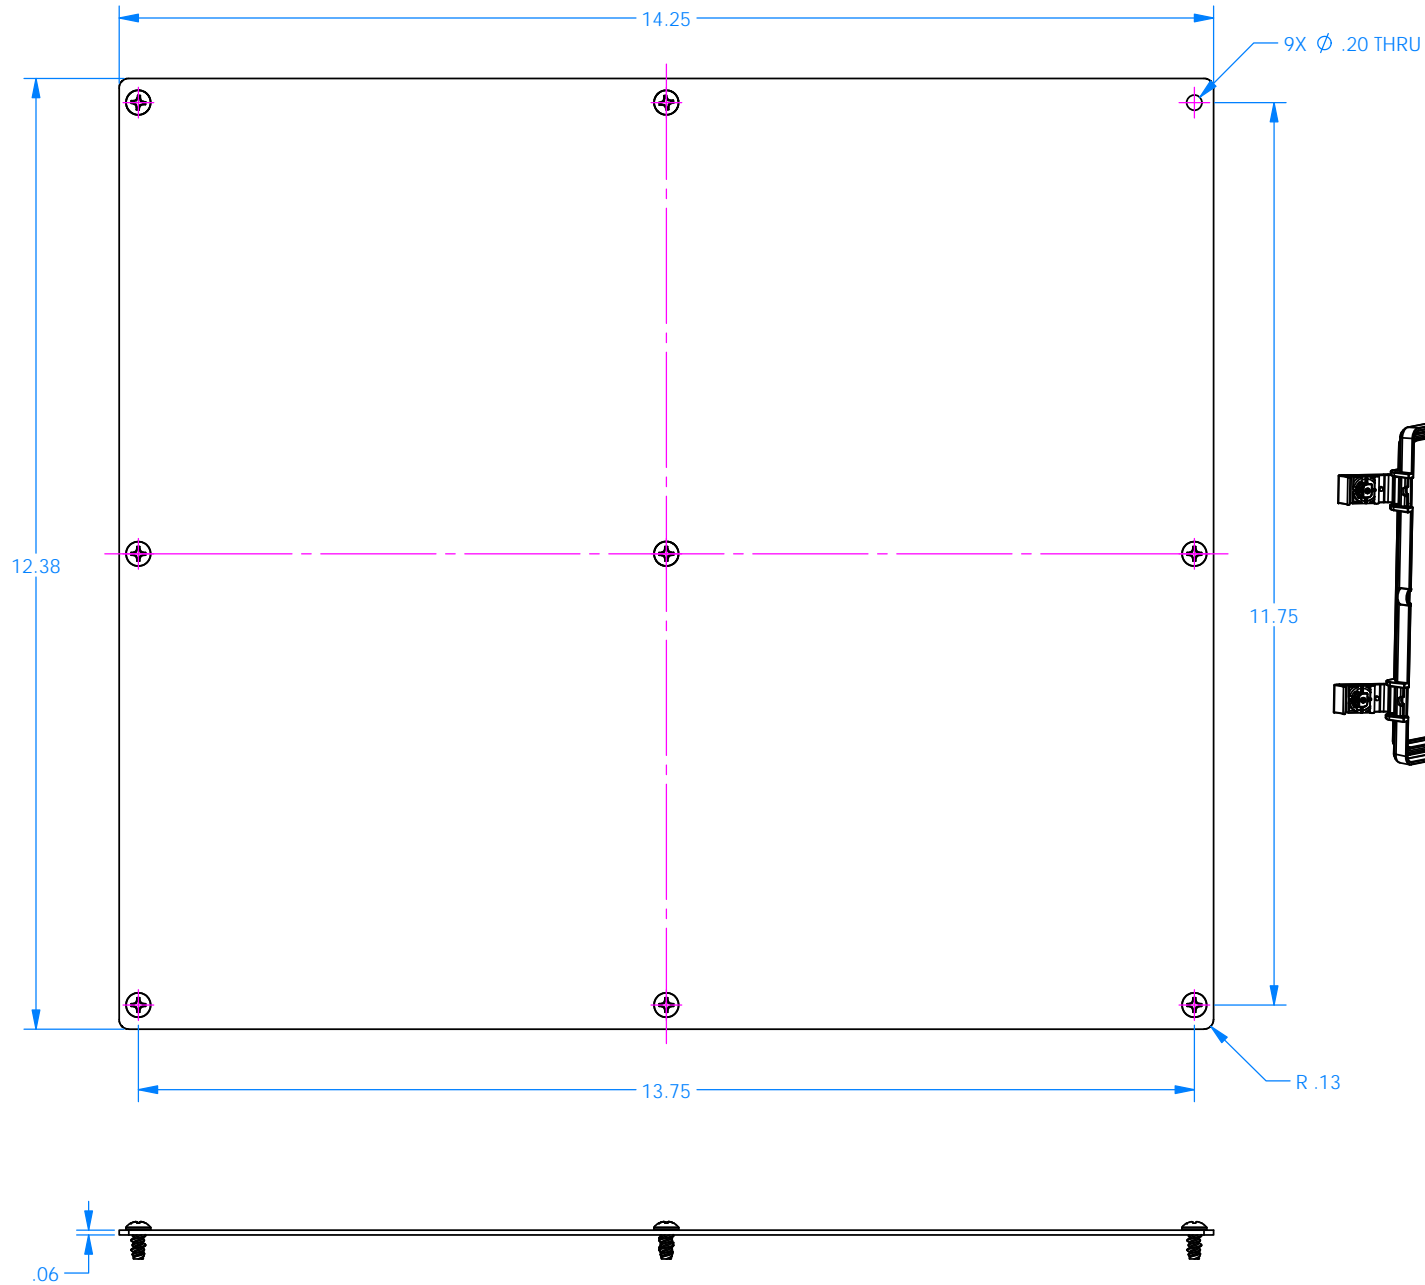

SERPAC 7300B Bottom Panel Kit for I652HL

Electronic Enclosures

OPTIONAL ACCESSORY

PARTS INCLUDED		
P/N	Qty.	Description
73000	1	Bottom Aluminum Panel
6029	9	SS #10 X 3/8" Pan HL Screw

2/28/18

2009 Wright Ave. La Verne, CA 91750
Ph. (626) 331-0517 Fx. (626) 331-8584 serpac.com