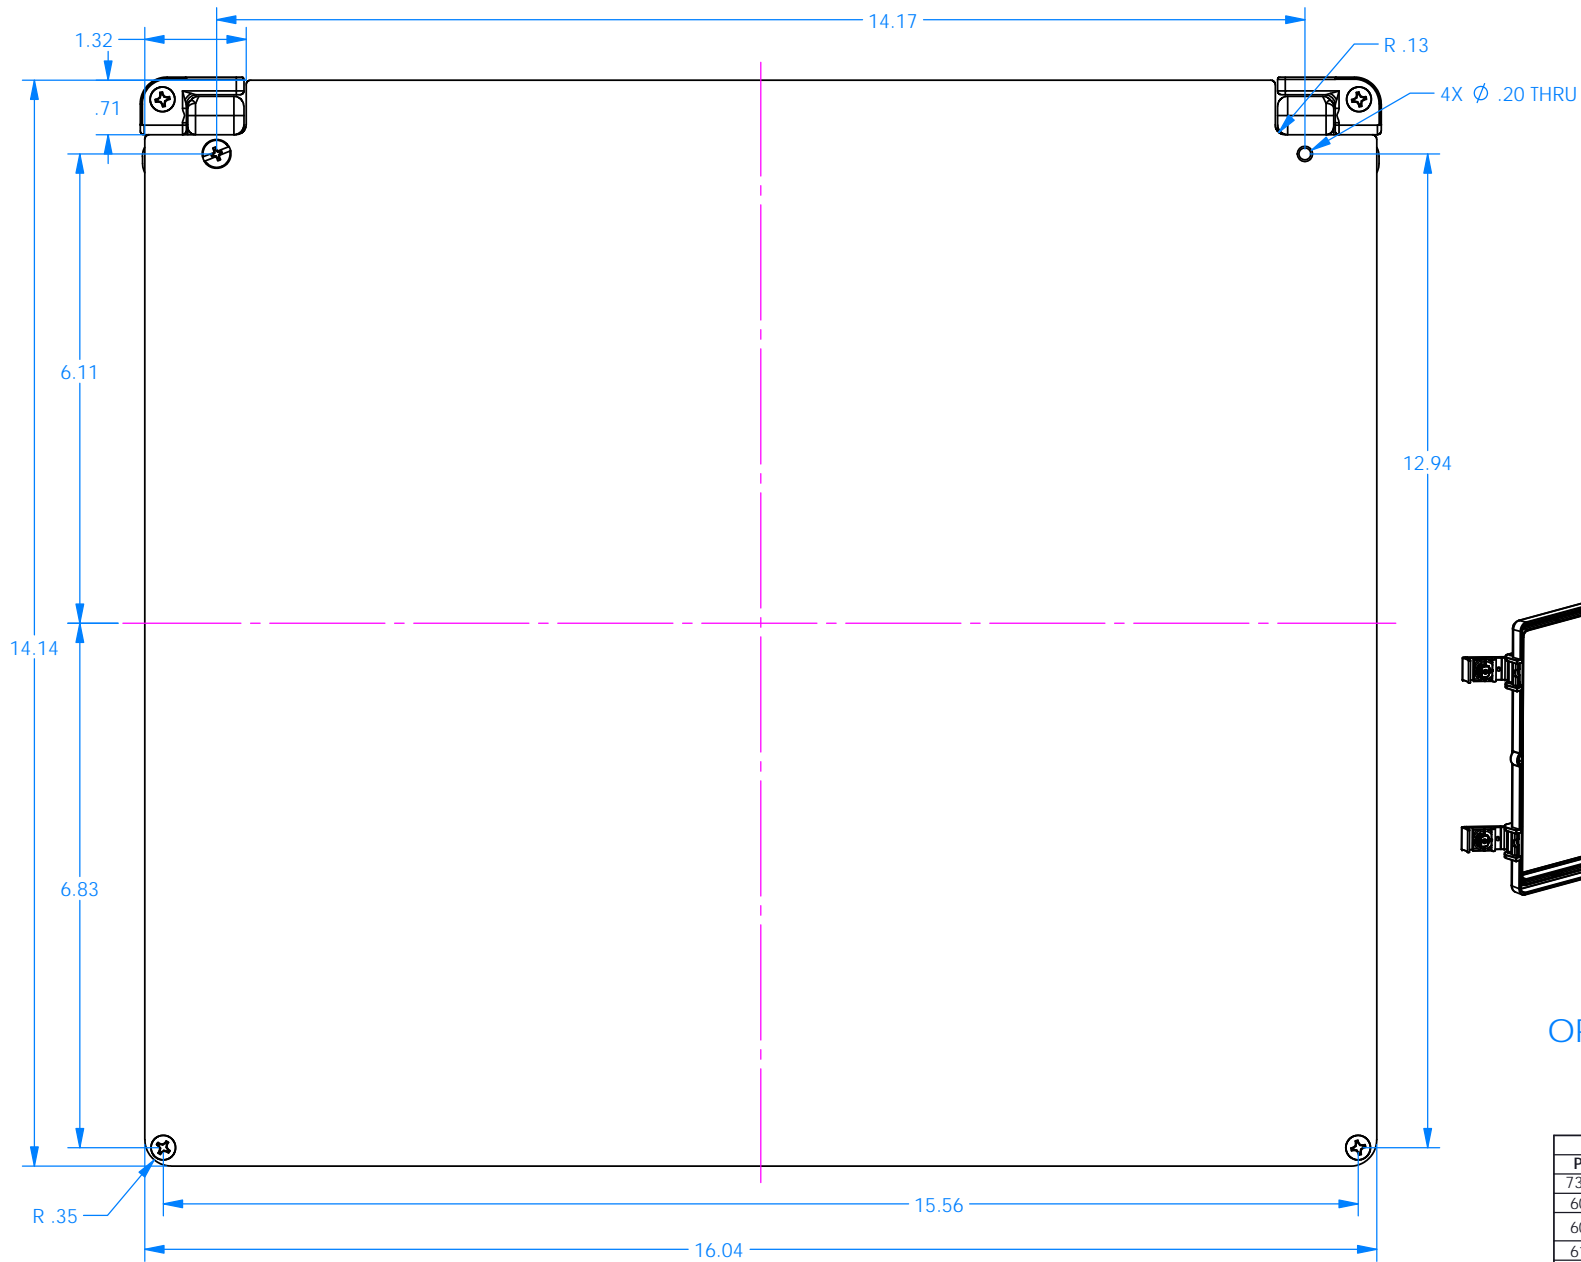

SERPAC 7300TH Hinged Top Panel Kit for I652HL

Electronic Enclosures

OPTIONAL ACCESSORY

PARTS INCLUDED		
P/N	Qty.	Description
73020	1	Hinged Top Aluminum Panel
6029	2	SS #10 X 3/8" Pan HL Screw
6030	2	SS #10 X 3/8" Pan Combo H/L Screw
6105	2	SS #10-32 X 1/8" Nut
6028	2	SS #10 X 5/8" PH HD H/L Screw
1307	2	Hinge Pin for Hinge Panel
1308	1	Hinge A for Hinge Panel
1309	1	Hinge B for Hinge Panel