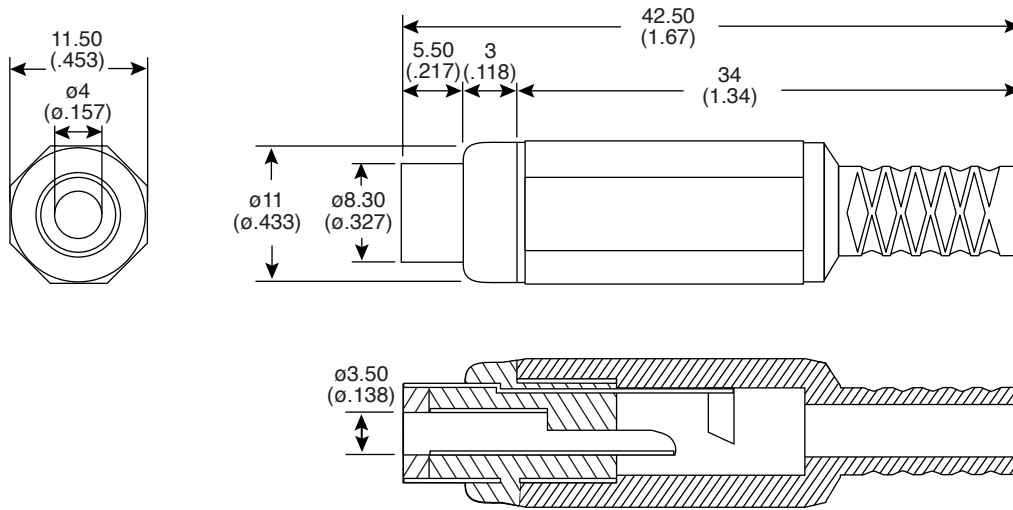

RCA Jacks

161-0151-E, 161-0152-E, 161-0153-E, 161-0154-E

RCA Jacks

Dimensions: mm (In)

MOUSER STOCK NO.	Color
161-0151-E	Red
161-0152-E	Black
161-0153-E	White
161-0154-E	Yellow

SPECIFICATIONS	
Center Contact:	Nickel Plated Brass
Housing:	PE
Insulator:	ABS
Contact Resistance:	30mΩ max.
Insulation Resistance:	100MΩ min. @ 500VDC
Dielectric Strength:	250VAC for 1 Minute
Insertion Force:	3N max.
Extraction Force:	0.1-3N
RoHS Compliant	