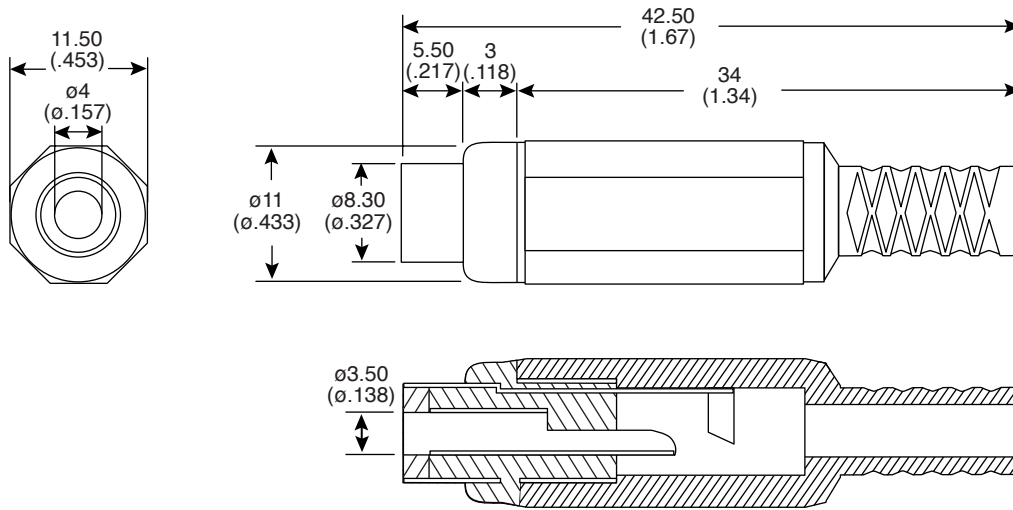

RCA Jacks

161-0151-E, 161-0152-E, 161-0153-E, 161-0154-E

RCA Jacks

Dimensions: mm (In)

MOUSER STOCK NO.	Color
161-0151-E	Red
161-0152-E	Black
161-0153-E	White
161-0154-E	Yellow

SPECIFICATIONS	
Center Contact:	Nickel Plated Brass
Housing:	PE
Insulator:	ABS
Contact Resistance:	30m Ω max.
Insulation Resistance:	100M Ω min. @ 500VDC
Dielectric Strength:	250VAC for 1 Minute
Insertion Force:	3N max.
Extraction Force:	0.1-3N
RoHS Compliant	