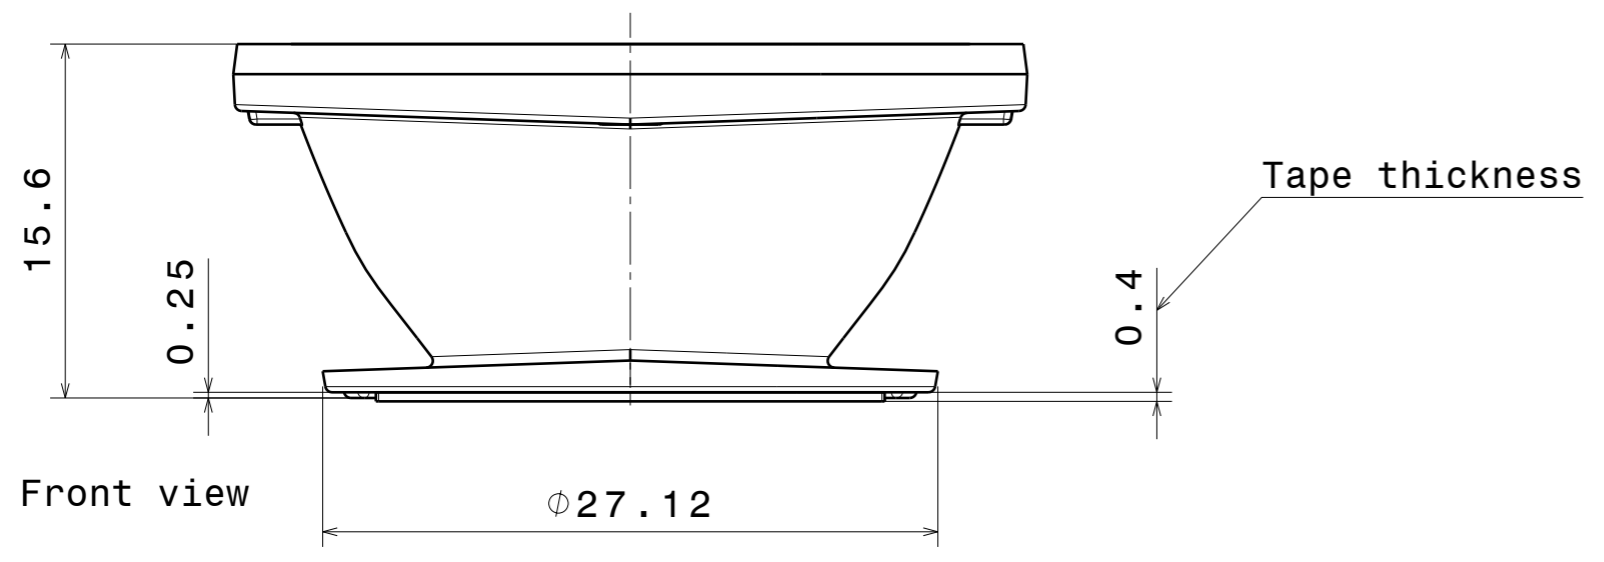

H G F E D C B A

4

4

3

3

2

2

INDEX	PART NO	DESCRIPTION	MATERIAL	COLOUR
1	C14271	Reflector	PC	Metal
2	C10253	Tape	PU	Black

Tolerances if not otherwise shown  
 According to DIN ISO 2768-1  
 Linear measures: class C  
 According to DIN ISO 2768-2  
 Form and position: class L

**LEDiL** LediL Oy  
 Salorankatu 10  
 FIN 24240 SALO  
 Finland

SCALE 3:1 WEIGHT - SHEET 1/1

H G B A

1

1