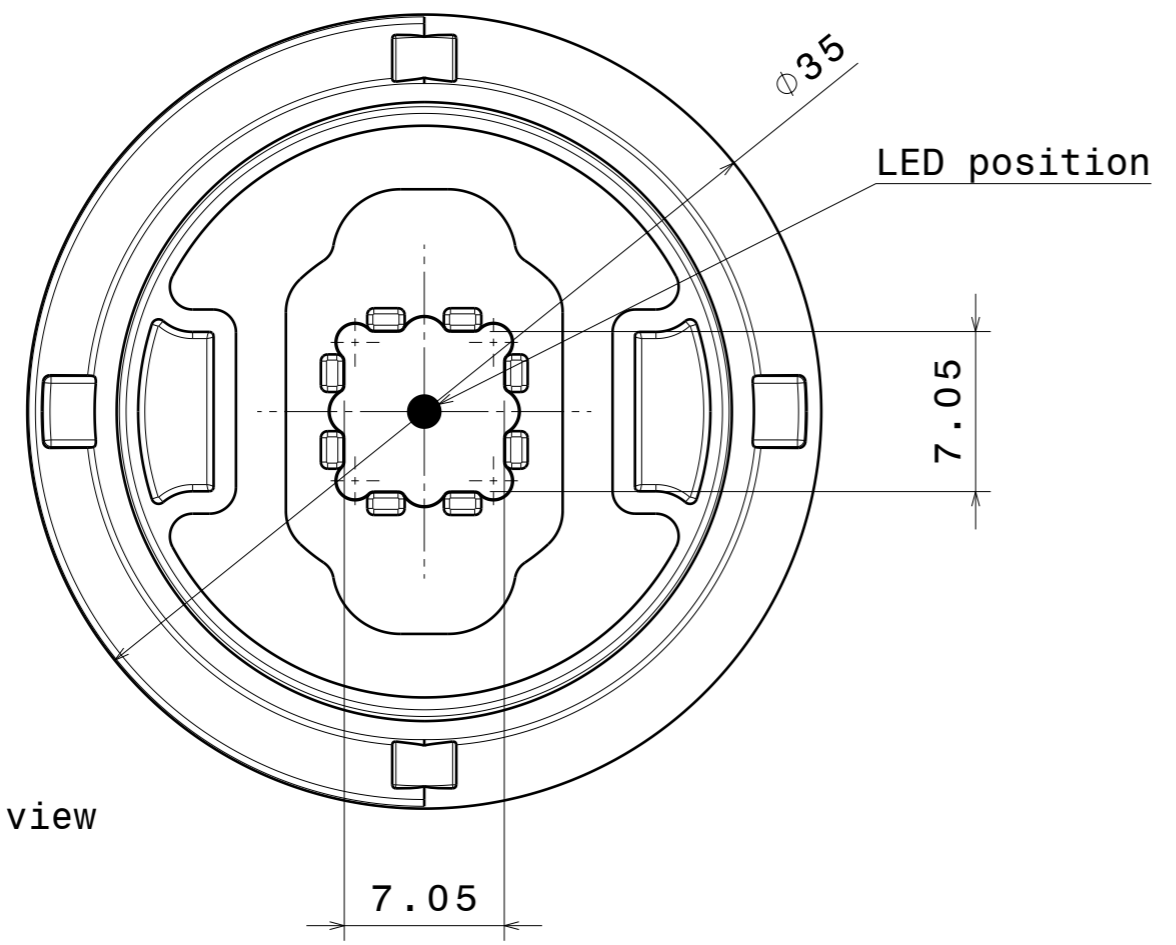

H G F E D C B A

4

4

3

3

2

2

INDEX	PART NO	DESCRIPTION	MATERIAL	COLOUR
1	C14271	Reflector	PC	Metal
2	C10253	Tape	PU	Black

Tolerances if not otherwise shown  
 According to DIN ISO 2768-1  
 Linear measures: class C  
 According to DIN ISO 2768-2  
 Form and position: class L

**LEDiL** LediL Oy  
 Salorankatu 10  
 FIN 24240 SALO  
 Finland

THIRD ANGLE PROJECTION:

DRAWING TITLE  
**CA14434\_MINNIE-LT-M**

This drawing is the property of LEDiL Oy. It may not be reproduced, copied or communicated without a written agreement with LEDiL Oy.

SIZE PART NUMBER  
**A3 CA14434**

SCALE 3:1 WEIGHT - SHEET 1/1

H G B A

1

1