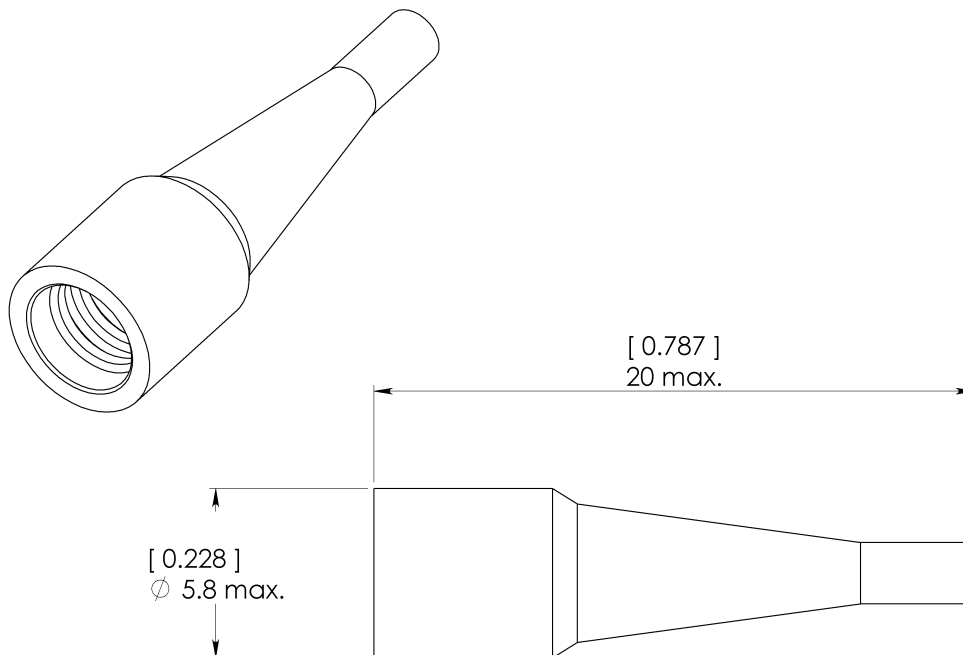

Original dimension in mm [inch]

GENERAL

- Compatible with SC and FC connectors
- Suitable for use with cable sizes Ø 1 mm max.
- Compatible with BELLCORE GR 326 specification (V0, LOI 28 % mini.)
- Color green.