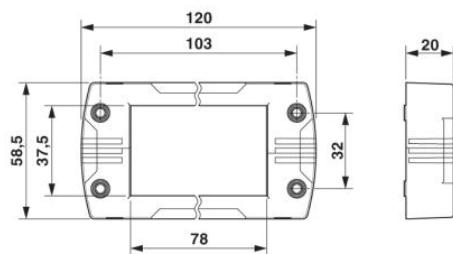

EAN	 4 046356 674133
sales group	B240
Pack	1 Pcs.
Customs tariff	85472000
Gross weight in pieces	0.1469 KG
Net weight per piece	0.1469 KG

Product notesWEEE/RoHS-compliant since:
06/27/2011

<http://www.download.phoenixcontact.com>
Please note that the data given here has been taken from the online catalog. For comprehensive information and data, please refer to the user documentation. The General Terms and Conditions of Use apply to Internet downloads.

Technical data**General data**

Material	PA
Inflammability class according to UL 94	V0
Color	black
Length	120 mm
Degree of protection	IP55

Ambient temperature (operation)	-40 °C ... 120 °C
Torque	2 Nm ... 4 Nm (Locking screw)
Installation instructions	M5 locking screw with 4 mm Allen screw head, 2 ... 4 Nm torque, one large sleeve requires the space of 4 small sleeves.

Certificates / Approvals

Certification
 Certifications applied for:
 Certification Ex:

Accessories

Item	Designation	Description
General		
0801726	CES-B16-WRG-BK	Flat gasket made of NBR, size B16
0801728	CES-SFFS-H	M4 replacement screw with 4 mm Allen screw head for sealing frame with screw locking
1212647	SF-BIT-HEX 3-50	Screw bit, hexagon, E6.3-1/4" drive, size: Hex 3 x 50 mm, hardened, suitable for holder according to DIN 3126-F6.3/ISO 1173
Tools		
1212070	SF-M BH	Bit screwdriver, with 1/4" quick-action chuck, handle length 119 mm, 2-component handle, with non-slip grip, suitable for bits according to DIN 3126-C 6.3 and E 6.3/ISO 1173, magnetic

Drawings

Dimensioned drawing

Dimensional drawing

Panel cutout

Address

PHOENIX CONTACT Deutschland GmbH
Flachmarktstr. 8
32825 Blomberg, Germany
Phone +49 5235 3 12000
Fax +49 5235 3 41200
<http://www.phoenixcontact.de>