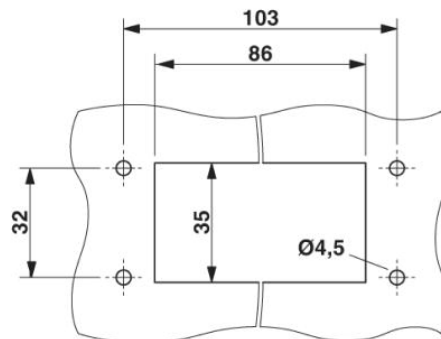

EAN	 4 046356 674133
sales group	B240
Pack	1 Pcs.
Customs tariff	85472000
Gross weight in pieces	0.1469 KG
Net weight per piece	0.1469 KG

Product notesWEEE/RoHS-compliant since:
06/27/2011

<http://www.download.phoenixcontact.com>
Please note that the data given here has been taken from the online catalog. For comprehensive information and data, please refer to the user documentation. The General Terms and Conditions of Use apply to Internet downloads.

Technical data**General data**

Material	PA
Inflammability class according to UL 94	V0
Color	black
Length	120 mm
Degree of protection	IP55

Ambient temperature (operation)	-40 °C ... 120 °C
Torque	2 Nm ... 4 Nm (Locking screw)
Installation instructions	M5 locking screw with 4 mm Allen screw head, 2 ... 4 Nm torque, one large sleeve requires the space of 4 small sleeves.

Certificates / Approvals

Certification
 Certifications applied for:
 Certification Ex:

Accessories

Item	Designation	Description
General		
0801726	CES-B16-WRG-BK	Flat gasket made of NBR, size B16
0801728	CES-SFFS-H	M4 replacement screw with 4 mm Allen screw head for sealing frame with screw locking
1212647	SF-BIT-HEX 3-50	Screw bit, hexagon, E6.3-1/4" drive, size: Hex 3 x 50 mm, hardened, suitable for holder according to DIN 3126-F6.3/ISO 1173
Tools		
1212070	SF-M BH	Bit screwdriver, with 1/4" quick-action chuck, handle length 119 mm, 2-component handle, with non-slip grip, suitable for bits according to DIN 3126-C 6.3 and E 6.3/ISO 1173, magnetic

Drawings

Dimensioned drawing

Dimensional drawing

Panel cutout

Address

PHOENIX CONTACT Deutschland GmbH
Flachmarktstr. 8
32825 Blomberg, Germany
Phone +49 5235 3 12000
Fax +49 5235 3 41200
<http://www.phoenixcontact.de>