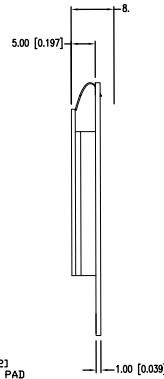

InfoVue™ OLED Display

Spec & Technical Information

LOD-H12864DP-G

P/N	Size	Background Color	Pixel Color	MIN View Angle	Operating Temp
LOD-H12864DP-G	128x64	Black	Green	65°	-40°C to +70°C

CHARACTER DETAIL
SCALE: 10:1

LOD-H01602DP/A-Y

P/N	Size	Background Color	Pixel Color	MIN View Angle	Operating Temp
LOD-H01602DP/A-Y	16x2	Black	Yellow	65°	-40°C to 80°C

CHARACTER DETAIL

InfoVue™ OLED Display

Spec & Technical Information Continued

LOD-H2002DP-W

P/N	Size	Background Color	Pixel Color	MIN View Angle	Operating Temp
LOD-H2002DP-W	20x2	Black	White	-	-40°C to +80°C

LOD-H2004DP-G

P/N	Size	Background Color	Pixel Color	MIN View Angle	Operating Temp
LOD-H2004DP-G	20x4	Black	Green	-	-40°C to +80°C