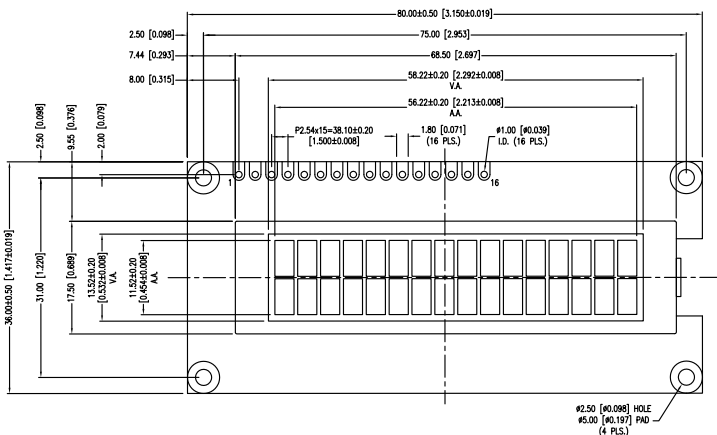

InfoVue™ OLED Display

Spec & Technical Information

LOD-H12864DP-G

P/N	Size	Background Color	Pixel Color	MIN View Angle	Operating Temp
LOD-H12864DP-G	128x64	Black	Green	65°	-40°C to +70°C

CHARACTER DETAIL
SCALE: 10:1

LOD-H01602DP/A-Y

P/N	Size	Background Color	Pixel Color	MIN View Angle	Operating Temp
LOD-H01602DP/A-Y	16x2	Black	Yellow	65°	-40°C to 80°C

CHARACTER DETAIL

InfoVue™ OLED Display

Spec & Technical Information Continued

LOD-H2002DP-W

P/N	Size	Background Color	Pixel Color	MIN View Angle	Operating Temp
LOD-H2002DP-W	20x2	Black	White	-	-40°C to +80°C

LOD-H2004DP-G

P/N	Size	Background Color	Pixel Color	MIN View Angle	Operating Temp
LOD-H2004DP-G	20x4	Black	Green	-	-40°C to +80°C