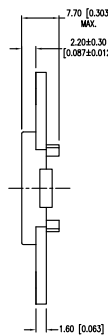

InfoVue™ OLED Display

Spec & Technical Information

LOD-H12864DP-G

P/N	Size	Background Color	Pixel Color	MIN View Angle	Operating Temp
LOD-H12864DP-G	128x64	Black	Green	65°	-40°C to +70°C

CHARACTER DETAIL
SCALE: 10:1

LOD-H01602DP/A-Y

P/N	Size	Background Color	Pixel Color	MIN View Angle	Operating Temp
LOD-H01602DP/A-Y	16x2	Black	Yellow	65°	-40°C to 80°C

CHARACTER DETAIL

InfoVue™ OLED Display

Spec & Technical Information Continued

LOD-H2002DP-W

P/N	Size	Background Color	Pixel Color	MIN View Angle	Operating Temp
LOD-H2002DP-W	20x2	Black	White	-	-40°C to +80°C

LOD-H2004DP-G

P/N	Size	Background Color	Pixel Color	MIN View Angle	Operating Temp
LOD-H2004DP-G	20x4	Black	Green	-	-40°C to +80°C