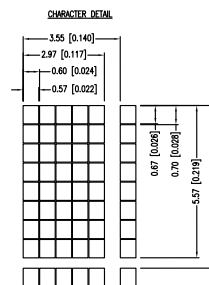

InfoVue™ OLED Display

Spec & Technical Information

LOD-H12864DP-G

P/N	Size	Background Color	Pixel Color	MIN View Angle	Operating Temp
LOD-H12864DP-G	128x64	Black	Green	65°	-40°C to +70°C

CHARACTER DETAIL
SCALE: 10:1

LOD-H01602DP/A-Y

P/N	Size	Background Color	Pixel Color	MIN View Angle	Operating Temp
LOD-H01602DP/A-Y	16x2	Black	Yellow	65°	-40°C to 80°C

CHARACTER DETAIL

InfoVue™ OLED Display

Spec & Technical Information Continued

LOD-H2002DP-W

P/N	Size	Background Color	Pixel Color	MIN View Angle	Operating Temp
LOD-H2002DP-W	20x2	Black	White	-	-40°C to +80°C

LOD-H2004DP-G

P/N	Size	Background Color	Pixel Color	MIN View Angle	Operating Temp
LOD-H2004DP-G	20x4	Black	Green	-	-40°C to +80°C