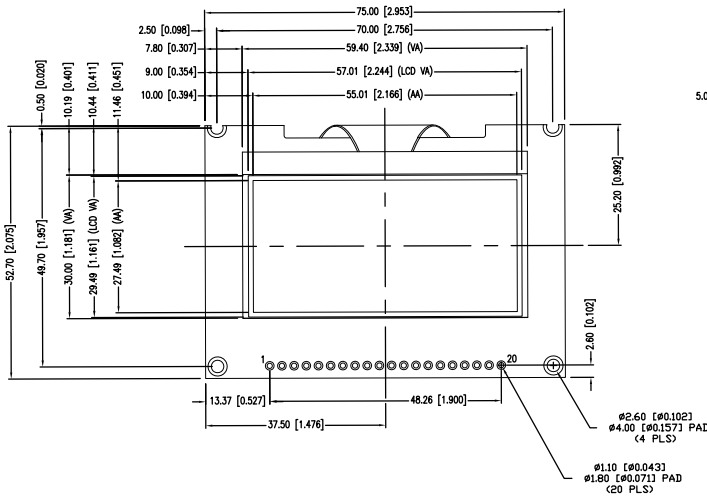

InfoVue™ OLED Display

Spec & Technical Information

LOD-H12864DP-G

P/N	Size	Background Color	Pixel Color	MIN View Angle	Operating Temp
LOD-H12864DP-G	128x64	Black	Green	65°	-40°C to +70°C

CHARACTER DETAIL
SCALE: 10:1

10 [0.319]
MAX

LOD-H01602DP/A-Y

P/N	Size	Background Color	Pixel Color	MIN View Angle	Operating Temp
LOD-H01602DP/A-Y	16x2	Black	Yellow	65°	-40°C to 80°C

CHARACTER DETAIL

InfoVue™ OLED Display

Spec & Technical Information Continued

LOD-H2002DP-W

P/N	Size	Background Color	Pixel Color	MIN View Angle	Operating Temp
LOD-H2002DP-W	20x2	Black	White	-	-40°C to +80°C

LOD-H2004DP-G

P/N	Size	Background Color	Pixel Color	MIN View Angle	Operating Temp
LOD-H2004DP-G	20x4	Black	Green	-	-40°C to +80°C