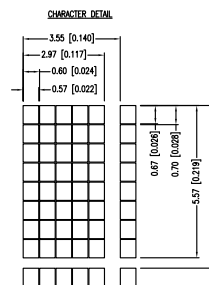

InfoVue™ OLED Display

Spec & Technical Information

LOD-H12864DP-G

P/N	Size	Background Color	Pixel Color	MIN View Angle	Operating Temp
LOD-H12864DP-G	128x64	Black	Green	65°	-40°C to +70°C

CHARACTER DETAIL
SCALE: 10:1

10 [0.319]
MAX

LOD-H01602DP/A-Y

P/N	Size	Background Color	Pixel Color	MIN View Angle	Operating Temp
LOD-H01602DP/A-Y	16x2	Black	Yellow	65°	-40°C to 80°C

CHARACTER DETAIL

InfoVue™ OLED Display

Spec & Technical Information Continued

LOD-H2002DP-W

P/N	Size	Background Color	Pixel Color	MIN View Angle	Operating Temp
LOD-H2002DP-W	20x2	Black	White	-	-40°C to +80°C

LOD-H2004DP-G

P/N	Size	Background Color	Pixel Color	MIN View Angle	Operating Temp
LOD-H2004DP-G	20x4	Black	Green	-	-40°C to +80°C