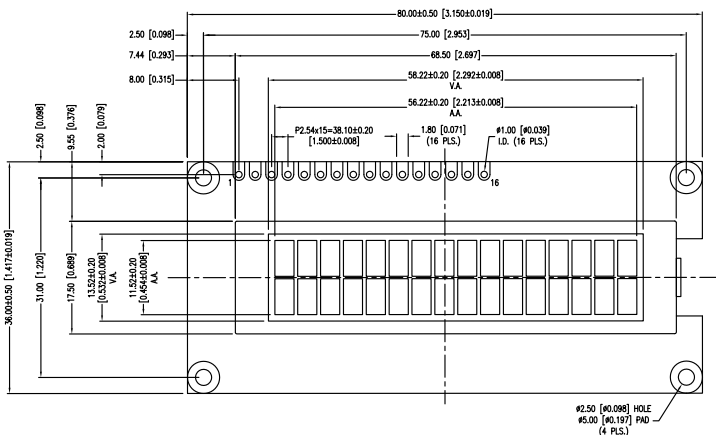

InfoVue™ OLED Display

Spec & Technical Information

LOD-H12864DP-G

P/N	Size	Background Color	Pixel Color	MIN View Angle	Operating Temp
LOD-H12864DP-G	128x64	Black	Green	65°	-40°C to +70°C

CHARACTER DETAIL
SCALE: 10:1

10 [0.319]
MAX

LOD-H01602DP/A-Y

P/N	Size	Background Color	Pixel Color	MIN View Angle	Operating Temp
LOD-H01602DP/A-Y	16x2	Black	Yellow	65°	-40°C to 80°C

CHARACTER DETAIL

InfoVue™ OLED Display

Spec & Technical Information Continued

LOD-H2002DP-W

P/N	Size	Background Color	Pixel Color	MIN View Angle	Operating Temp
LOD-H2002DP-W	20x2	Black	White	-	-40°C to +80°C

LOD-H2004DP-G

P/N	Size	Background Color	Pixel Color	MIN View Angle	Operating Temp
LOD-H2004DP-G	20x4	Black	Green	-	-40°C to +80°C