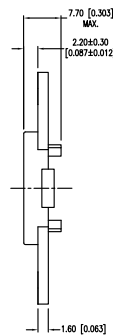

InfoVue™ OLED Display

Spec & Technical Information

LOD-H12864DP-G

P/N	Size	Background Color	Pixel Color	MIN View Angle	Operating Temp
LOD-H12864DP-G	128x64	Black	Green	65°	-40°C to +70°C

CHARACTER DETAIL
SCALE: 10:1

10 [0.319]
MAX

LOD-H01602DP/A-Y

P/N	Size	Background Color	Pixel Color	MIN View Angle	Operating Temp
LOD-H01602DP/A-Y	16x2	Black	Yellow	65°	-40°C to 80°C

CHARACTER DETAIL

InfoVue™ OLED Display

Spec & Technical Information Continued

LOD-H2002DP-W

P/N	Size	Background Color	Pixel Color	MIN View Angle	Operating Temp
LOD-H2002DP-W	20x2	Black	White	-	-40°C to +80°C

LOD-H2004DP-G

P/N	Size	Background Color	Pixel Color	MIN View Angle	Operating Temp
LOD-H2004DP-G	20x4	Black	Green	-	-40°C to +80°C