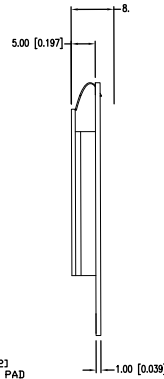

InfoVue™ OLED Display

Spec & Technical Information

LOD-H12864DP-G

P/N	Size	Background Color	Pixel Color	MIN View Angle	Operating Temp
LOD-H12864DP-G	128x64	Black	Green	65°	-40°C to +70°C

CHARACTER DETAIL
SCALE: 10:1

10 [0.319]
MAX

LOD-H01602DP/A-Y

P/N	Size	Background Color	Pixel Color	MIN View Angle	Operating Temp
LOD-H01602DP/A-Y	16x2	Black	Yellow	65°	-40°C to 80°C

CHARACTER DETAIL

InfoVue™ OLED Display

Spec & Technical Information Continued

LOD-H2002DP-W

P/N	Size	Background Color	Pixel Color	MIN View Angle	Operating Temp
LOD-H2002DP-W	20x2	Black	White	-	-40°C to +80°C

LOD-H2004DP-G

P/N	Size	Background Color	Pixel Color	MIN View Angle	Operating Temp
LOD-H2004DP-G	20x4	Black	Green	-	-40°C to +80°C