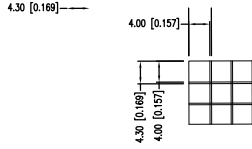

InfoVue™ OLED Display

Spec & Technical Information

LOD-H12864DP-G

P/N	Size	Background Color	Pixel Color	MIN View Angle	Operating Temp
LOD-H12864DP-G	128x64	Black	Green	65°	-40°C to +70°C

CHARACTER DETAIL
SCALE: 10:1

10 [0.319]
MAX

LOD-H01602DP/A-Y

P/N	Size	Background Color	Pixel Color	MIN View Angle	Operating Temp
LOD-H01602DP/A-Y	16x2	Black	Yellow	65°	-40°C to 80°C

CHARACTER DETAIL

InfoVue™ OLED Display

Spec & Technical Information Continued

LOD-H2002DP-W

P/N	Size	Background Color	Pixel Color	MIN View Angle	Operating Temp
LOD-H2002DP-W	20x2	Black	White	-	-40°C to +80°C

LOD-H2004DP-G

P/N	Size	Background Color	Pixel Color	MIN View Angle	Operating Temp
LOD-H2004DP-G	20x4	Black	Green	-	-40°C to +80°C