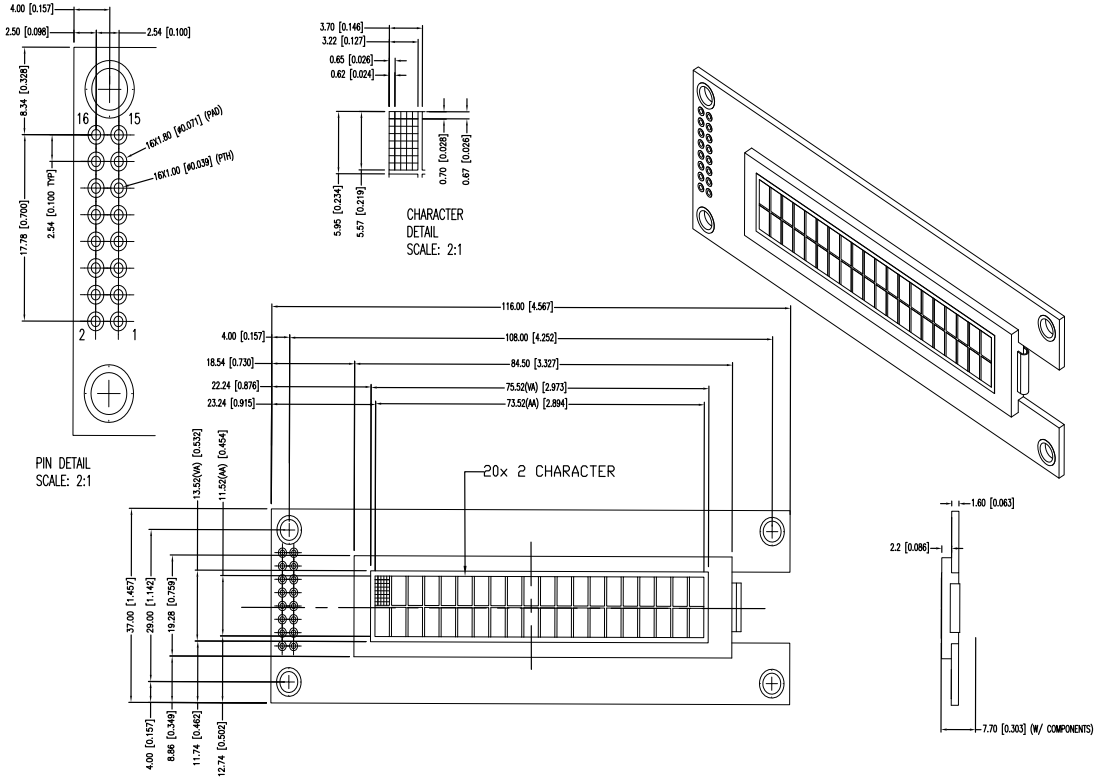

InfoVue™ OLED Display

Spec & Technical Information

LOD-H12864DP-G

P/N	Size	Background Color	Pixel Color	MIN View Angle	Operating Temp
LOD-H12864DP-G	128x64	Black	Green	65°	-40°C to +70°C

CHARACTER DETAIL
SCALE: 10:1

10 [0.319]
MAX

LOD-H01602DP/A-Y

P/N	Size	Background Color	Pixel Color	MIN View Angle	Operating Temp
LOD-H01602DP/A-Y	16x2	Black	Yellow	65°	-40°C to 80°C

CHARACTER DETAIL

InfoVue™ OLED Display

Spec & Technical Information Continued

LOD-H2002DP-W

P/N	Size	Background Color	Pixel Color	MIN View Angle	Operating Temp
LOD-H2002DP-W	20x2	Black	White	-	-40°C to +80°C

LOD-H2004DP-G

P/N	Size	Background Color	Pixel Color	MIN View Angle	Operating Temp
LOD-H2004DP-G	20x4	Black	Green	-	-40°C to +80°C