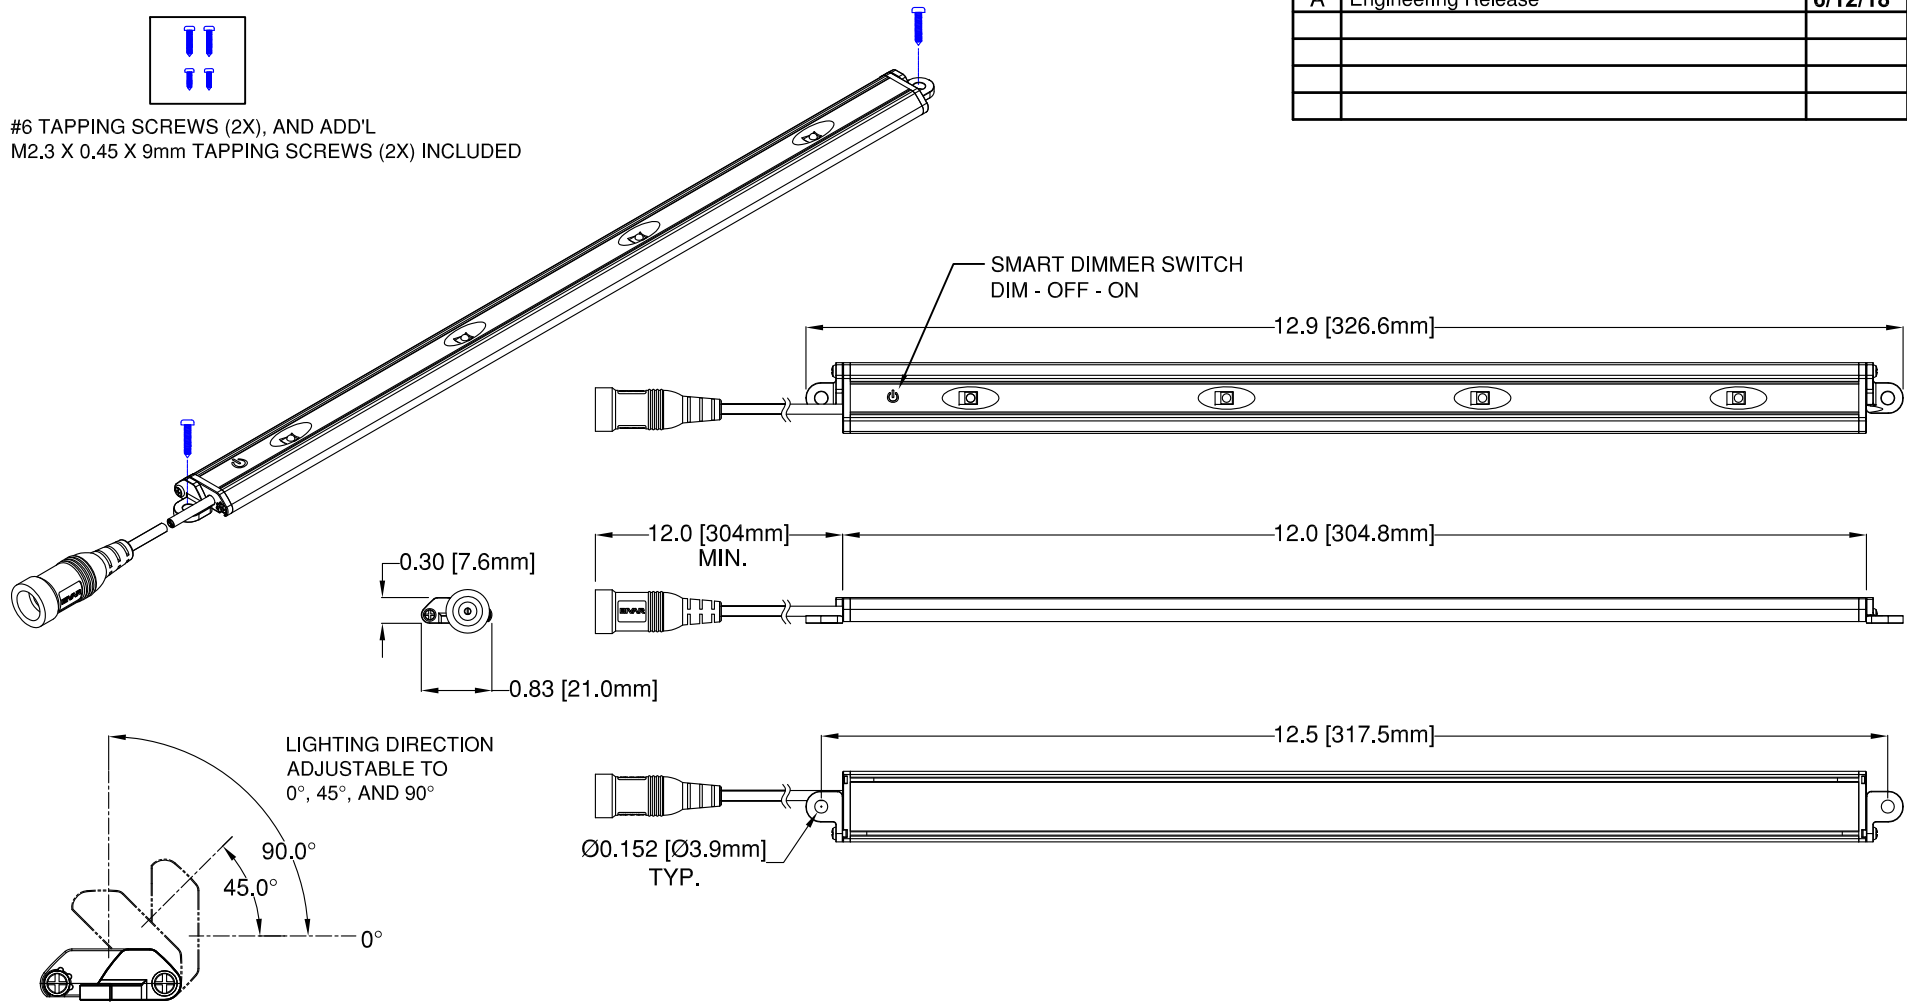

#6 TAPPING SCREWS (2X), AND ADD'L  
M2.3 X 0.45 X 9mm TAPPING SCREWS (2X) INCLUDED

1. Power Input: 24VDC, Constant Voltage
2. Power Consumption: 5.0 Watts
3. White Color Temperature: 6500K Cool White
4. Output Projection: 120° FWHM
5. Luminous Output: 390 Lumens (155 Lumens when Dimmed)
6. Housing Color: Black
7. Operating Temperature: 0C ~ +40C
8. For Use in Dry Locations Only
9. Pre-set to "ON" When Initially Powered

Mating Connector:  
5.5 x 2.1 x 11mm DC Plug

REV.	DESCRIPTION	DATE	APPROVED
A	Engineering Release	6/12/18	G.O.

STANDARD TOLERANCE (UNLESS OTHERWISE SPECIFIED)		 4 THOMAS, IRVINE, CA. 92618 TEL: (949) 951-8808 FAX: (949) 951-3974	
DECIMALS	ANGULAR	TITLE: BC5000 SERIES LIGHTING COOLWHITE	
.X ±.1	X° ± 1°	DESIGNED: TD. NGUYEN	DATE: 6/11/18
.XX ±.02		REVISION: N/A	DATE: N/A
.XXX ±.010		CHECKED: K. BARON	DATE: 6/12/18
		PART NO: BC5000-C-S	REVISION: A
		CAGE CODE: 32559	SCALE: NONE
		SHEET # 1 OF 1	
CAD GENERATED DOCUMENT, DO NOT MEASURE DRAWING			