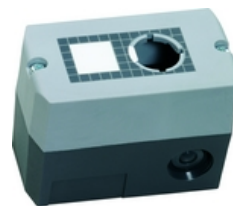

**RAFIX - Insulating housing,  $\varnothing$  22.3 mm, IP65, 1-module, light grey/dark grey**  
**1.20.810.201/0000**

### Dimensions

Dimensions	100x55x74 mm
------------	--------------