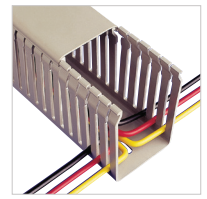

## Betaduct PVC Grey Narrow Slot

Supplied with Lid

Narrow Slot PVC Betaduct provides a lightweight self extinguishing cable trunking with excellent rigidity and performance characteristics. Ideal for use with slimmer terminal blocks where more access is required, it improves appearance of panels with cables out in best position. For use when bundles, cables and wires need supporting in control panels, distribution boards and switchgear. Ideal for all panel building applications.