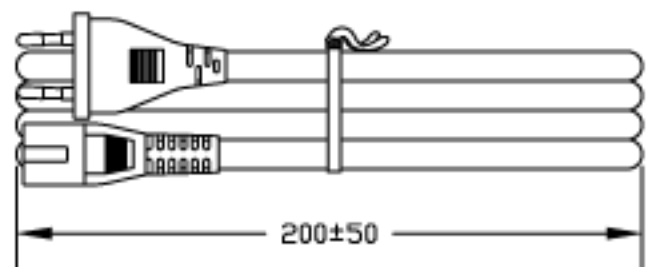

PACKAGING: FOLD & TIE

1	C.U.D - NEW RELEASE	05/04/2006
REV	DESCRIPTION	DATE

- ☒ Indianapolis, IN
- ☐ Conover, N.C.
- ☐ Freemont, CA
- ☐ Aguascalientes, MX
- ☐ Tijuana, Mexico
- ☐ Hermosillo, MX
- ☐ Clinton, AR
- ☐ Kanata, Canada

Proprietary Notice:
This document is the property of Volex Incorporated. The information contained herein is not to be disclosed to anyone without the express written consent of Volex Inc.

MATERIAL:
PVC-BLACK
LEAD FREE

FINISH:
JACKET: SMOOTH

SCALE:
NOT TO SCALE

ECD:
N/A

TOLERANCE UNLESS OTHERWISE SPECIFIED
X.XXX ± 0.3
X.XX ± 0.5
X.X ± 1
ANGULAR ± 1°

ITEM DESCRIPTION:
CORDSET - ISRAELI
DETACHABLE POWER SUPPLY CORD

APPROVED: CR

DRAWN BY: AK

DATE: 05/04/2006

PART NO.: 2160H 10 C3