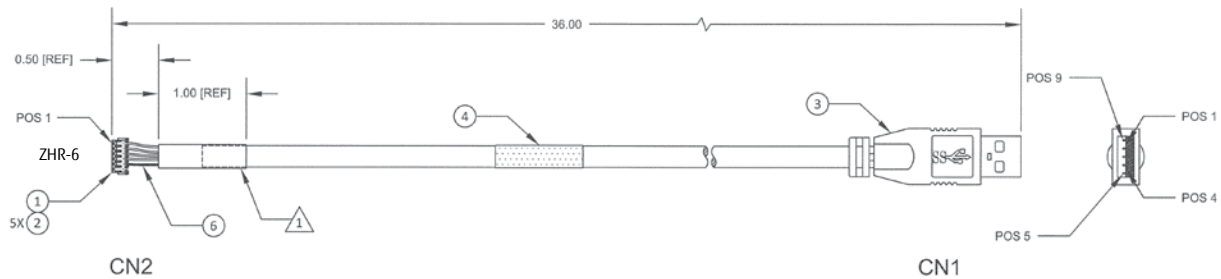

Touch Panel Accessories

Controller Board Interface Cables

- **CABLE/RTP/USB/DT:** USB Host Interface Cable for NC01850-B045RS (Dual Touch, 4-wire)
- **CABLE/RTP/USB:** USB Host Interface Cable for NC01850-B010RS (4-wire) and NC01850-B020RS (7-wire)
- **CABLE/RTP/RS232:** Serial Host Interface Cable for N16B-0558-B270 (4-wire) and N16B-0558-B280 (7-wire)

These cables are offered as a convenience to customers prototyping, testing, and small production lot use.

■ **CABLE / RTP / USB / DT**

PIN OUT			
Color (ref)	CN2 POS	SIGNAL	CN1 POS
Red	1	VCC	1
White	2	D-	2
Green	3	D+	3
Black	4	GND	4
Black	5	FR GND	CAN
N/C	6	N/A	5-9