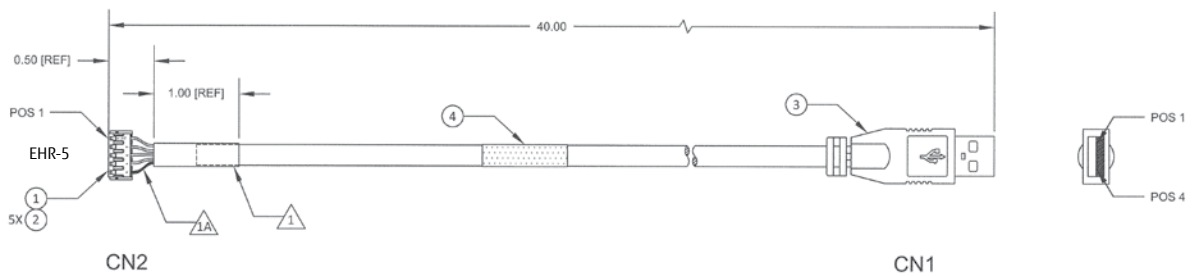

Controller Board Interface Cables

■ CABLE / RTP / USB

PIN OUT			
Color (ref)	CN2 POS	SIGNAL	CN1 POS
Red	1	VCC	1
Green	2	D+	3
White	3	D-	2
Black	4	GND	4
Black	5	FR GND	CAN