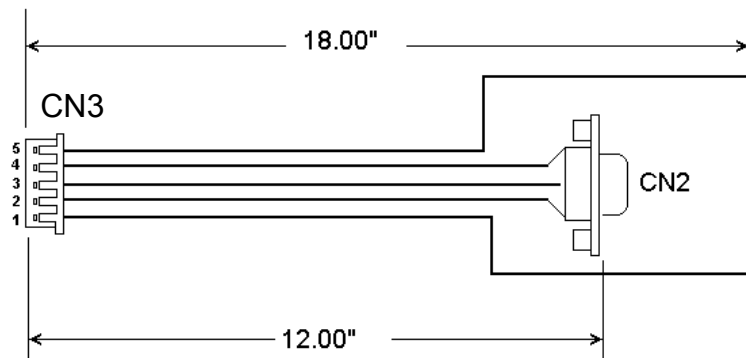

■ CABLE / RTP / RS232

Fujitsu Components International Headquarter Offices

Japan

Fujitsu Component Limited
Gotanda-Chuo Building
3-5, Higashigotanda 2-chome, Shinagawa-ku
Tokyo 141, Japan
Tel: (81-3) 5449-7010
Fax: (81-3) 5449-2626
Email: promothq@ft.ed.fujitsu.com
Web: www.fcl.fujitsu.com

North and South America

Fujitsu Components America, Inc.
250 E. Caribbean Drive
Sunnyvale, CA 94089 U.S.A.
Tel: (1-408) 745-4900
Fax: (1-408) 745-4970
Email: components@us.fujitsu.com
Web: <http://us.fujitsu.com/components>

Europe

Fujitsu Components Europe B.V.
Diamantlaan 25
2132 WV Hoofddorp
Netherlands
Tel: (31-23) 5560910
Fax: (31-23) 5560950
Email: info@fceu.fujitsu.com
Web: emea.fujitsu.com/components/

Asia Pacific

Fujitsu Components Asia Ltd.
102E Pasir Panjang Road
#01-01 Citilink Warehouse Complex
Singapore 118529
Tel: (65) 6375-8560
Fax: (65) 6273-3021
Email: fcal@fcal.fujitsu.com
Web: <http://www.fujitsu.com/sg/services/micro/components/>