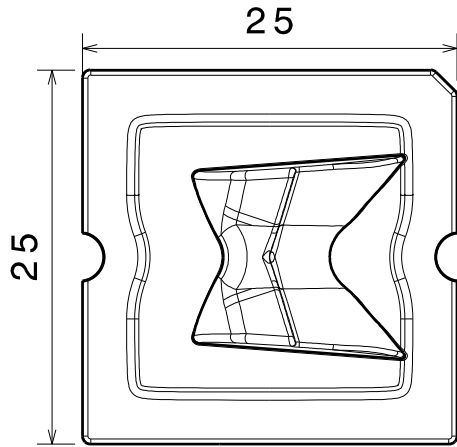

Bottom view

3

3

Beam direction

Front view

2

2

Part no.s:
 C11818_Strada-SQ-T-DW-XP
 C11818_Strada-SQ-T-DW-XP-G

Part no.s with tape:
 CA11819_Strada-SQ-T-DW-XP-TAPE
 CA11819_Strada-SQ-T-DW-XP-G-TAPE

MATERIALS
 Lens: PMMA
 Tape(optional): PU Foam

Top view

This drawing is our property.
 It can't be reproduced
 or communicated without
 our written agreement.

pv

DATE

01.12.2010

SIZE

A4

DRAWING NUMBER

C11818

REV

1

DESIGNED BY

hh

DATE

01.12.2010

SCALE

2:1

WEIGHT (g)