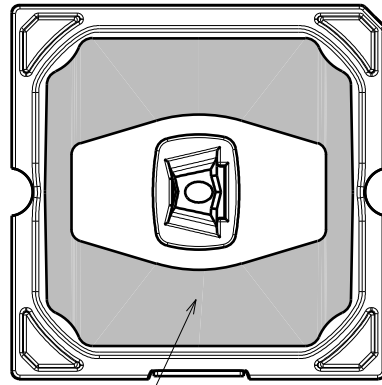

D

C

B

A

4

4

Isometric view

0.4mm tape

Bottom view

3

3

Beam direction

Front view

2

2

Part no.s:
 C11818_Strada-SQ-T-DW-XP
 C11818_Strada-SQ-T-DW-XP-G

Part no.s with tape:
 CA11819_Strada-SQ-T-DW-XP-TAPE
 CA11819_Strada-SQ-T-DW-XP-G-TAPE

MATERIALS
 Lens: PMMA
 Tape(optional): PU Foam

Top view

This drawing is our property.
 It can't be reproduced
 or communicated without
 our written agreement.

1

DESIGNED BY

hh

DATE

01.12.2010

SCALE

2:1

WEIGHT (g)