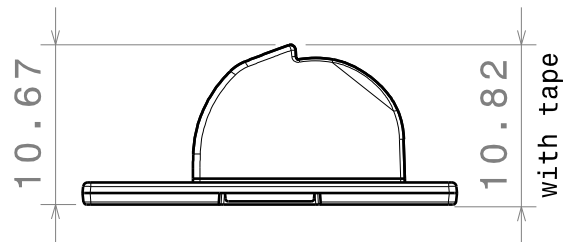

D

C

B

A

4

4

Isometric view

0.4mm tape

Bottom view

3

3

Beam direction

Front view

2

2

Part no.s:
 C11818_Strada-SQ-T-DW-XP
 C11818_Strada-SQ-T-DW-XP-G

Part no.s with tape:
 CA11819_Strada-SQ-T-DW-XP-TAPE
 CA11819_Strada-SQ-T-DW-XP-G-TAPE

MATERIALS
 Lens: PMMA
 Tape(optional): PU Foam

Top view

This drawing is our property.
 It can't be reproduced
 or communicated without
 our written agreement.

1

DESIGNED BY

hh

DATE

01.12.2010

SCALE

2:1

WEIGHT (g)