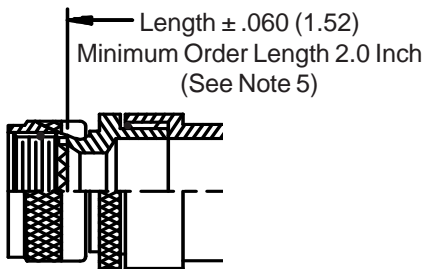

**CONNECTOR  
 DESIGNATORS  
 A-F-H-L-S  
 ROTATABL  
 COUPLING**

**STYLE 2**  
 (STRAIGHT  
 See Note 1)

**STYLE 2**  
 (45° & 90°  
 See Note 1)

**-445** Now Available with the "NESTOR"

**Glenair's Non-Detent, Spring-Loaded, Self-Locking Coupling.**

**Add "-445" to Specify This AS85049 Style "N" Coupling Interface.**