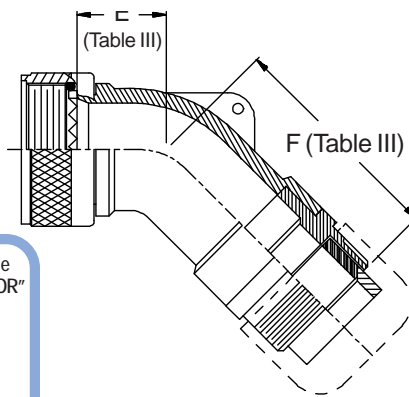

**CONNECTOR  
 DESIGNATORS  
 A-F-H-L-S  
 ROTATABL  
 COUPLING**

**STYLE 2**  
 (STRAIGHT  
 See Note 1)

**STYLE 2**  
 (45° & 90°  
 See Note 1)

**-445** Now Available with the "NESTOR"

**Glenair's Non-Detent, Spring-Loaded, Self-Locking Coupling.**

**Add "-445" to Specify This AS85049 Style "N" Coupling Interface.**