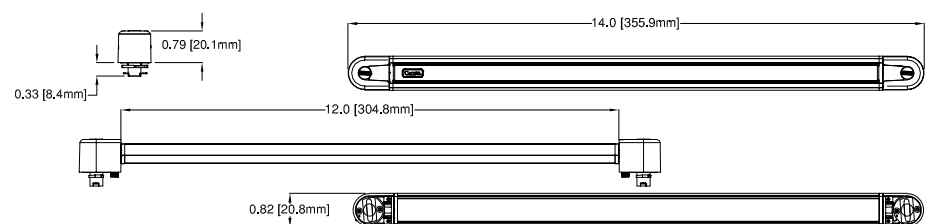

SPECIFICATIONS

Color Temperature	Lumen Output	Efficacy (lm/W)	Color Rendering Index (CRI)
Cool (C) - 6500K	390	77	74
Neutral (N) - 4750K	365	77	82
Warm (W) - 3100K	365	63	84

Rated Life	50,000 hours
Beam Angle	35°
Power Consumption	5 Watts
Operating Temperature	0°C ~+40°C
Voltage Input	24VDC, Constant Voltage
Controls	On/Off, Dimming
Rotation	90°
Maximum Fixture Run Length	Max 7 fixtures/40W Power
Housing	Extruded Aluminum, Black Polycarbonate Lens, Clear
Weight (g)	92
Dimensions	W .83" (21mm) H .79" (20.1mm) L 12" (304.8mm) **

DIMENSIONS

COASTLINE SERIES

C5400 Track (TR)

ORDERING INFORMATION – Choose the option that best suits your needs and write its corresponding code on the appropriate line to form the product code.

MODEL	COLOR	TYPE	EXAMPLE
C5400	C – 6500K N – 4750K W – 3100K	TR – Track	C5400-C-TR