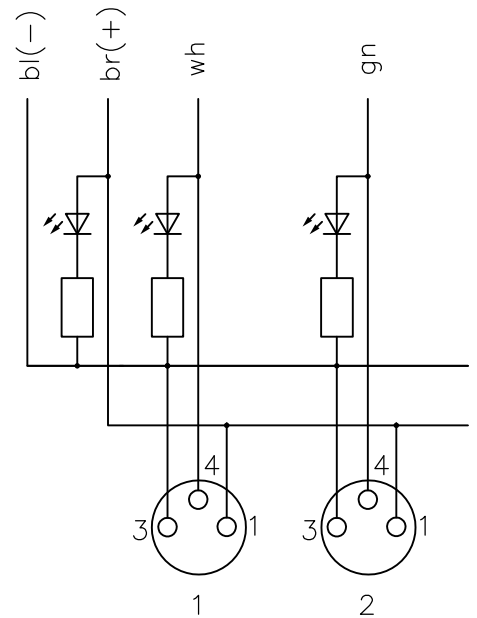

THIS DRAWING IS UNPUBLISHED. RELEASED FOR PUBLICATION
 © COPYRIGHT - By - ALL RIGHTS RESERVED.

LOC	DIST	REVISIONS					
		P	LTR	DESCRIPTION	DATE	DWN	APVD
H	-	-	-	SEE SHEET 1	-	-	-

Contact Layout

M8-Females 3-pole

4(N/O)

Circuit diagram

for 1 Signal per port

THIS DRAWING IS A CONTROLLED DOCUMENT.		DWN 14JAN2014 SATHISH KUMAR.G	TE Connectivity		
DIMENSIONS: mm		CHK 14JAN2014 B.VELDHOVEN			
TOLERANCES UNLESS OTHERWISE SPECIFIED:		APVD 14JAN2014 A.VAN ZANDVOORT	NAME DISTR BOX M8 3POS 8WAY PNP		
		PRODUCT SPEC	RESTRICTED TO		
MATERIAL		APPLICATION SPEC	SIZE A3	CAGE CODE 00779	DRAWING NO C-2273142
FINISH		WEIGHT	SCALE NTS		SHEET 2 OF 2
		CUSTOMER DRAWING		REV A	