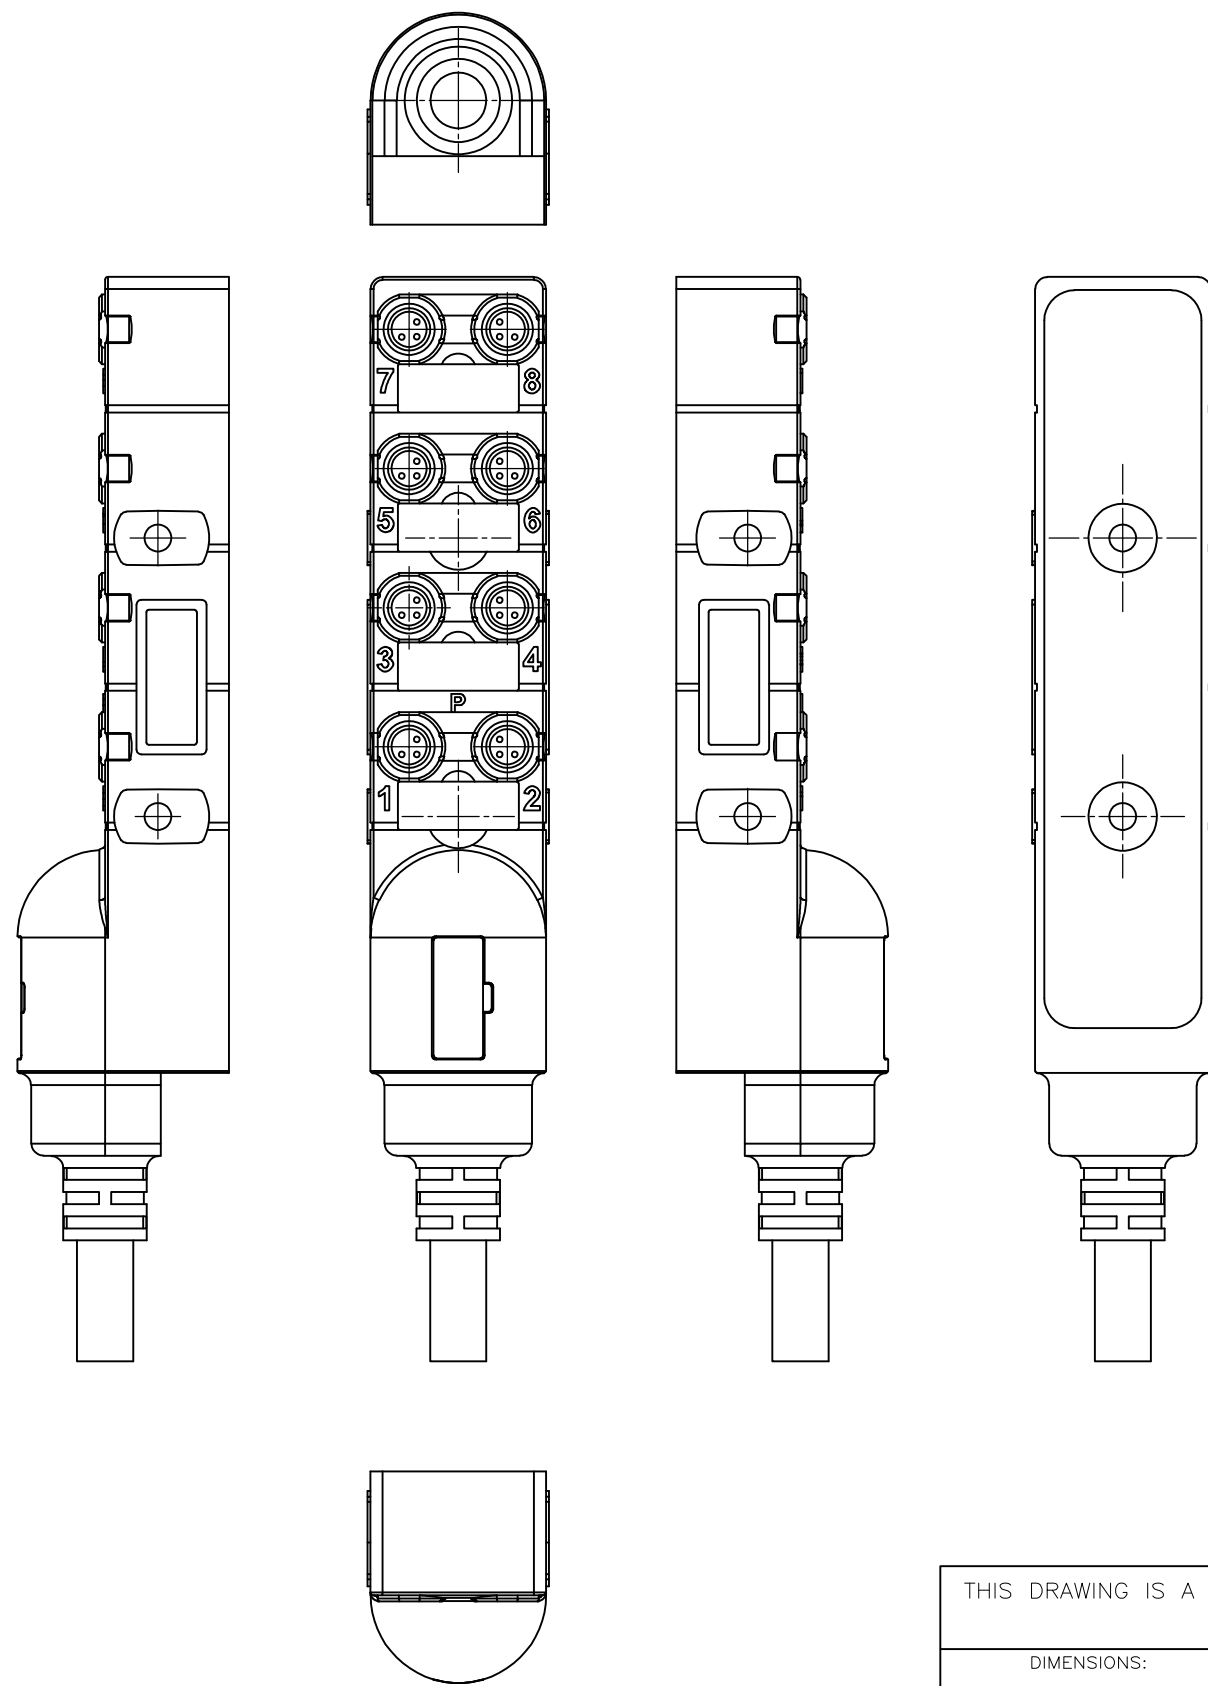

4

3

2

1

THIS DRAWING IS UNPUBLISHED. RELEASED FOR PUBLICATION
 © COPYRIGHT - By - ALL RIGHTS RESERVED.

LOC	DIST	REVISIONS			
P	LTR	DESCRIPTION	DATE	DWN	APVD
	A	INITIAL RELEASE	14JAN2014	GSK	BvH

PUR cable 15m	1-2273142-4
PUR cable 10m	1-2273142-3
PUR cable 5m	1-2273142-2
PUR cable 3m	1-2273142-1
PUR/PVC cable 10m	2273142-3
PUR/PVC cable 5m	2273142-2
PUR/PVC cable 3m	2273142-1
DESCRIPTION	TE PN