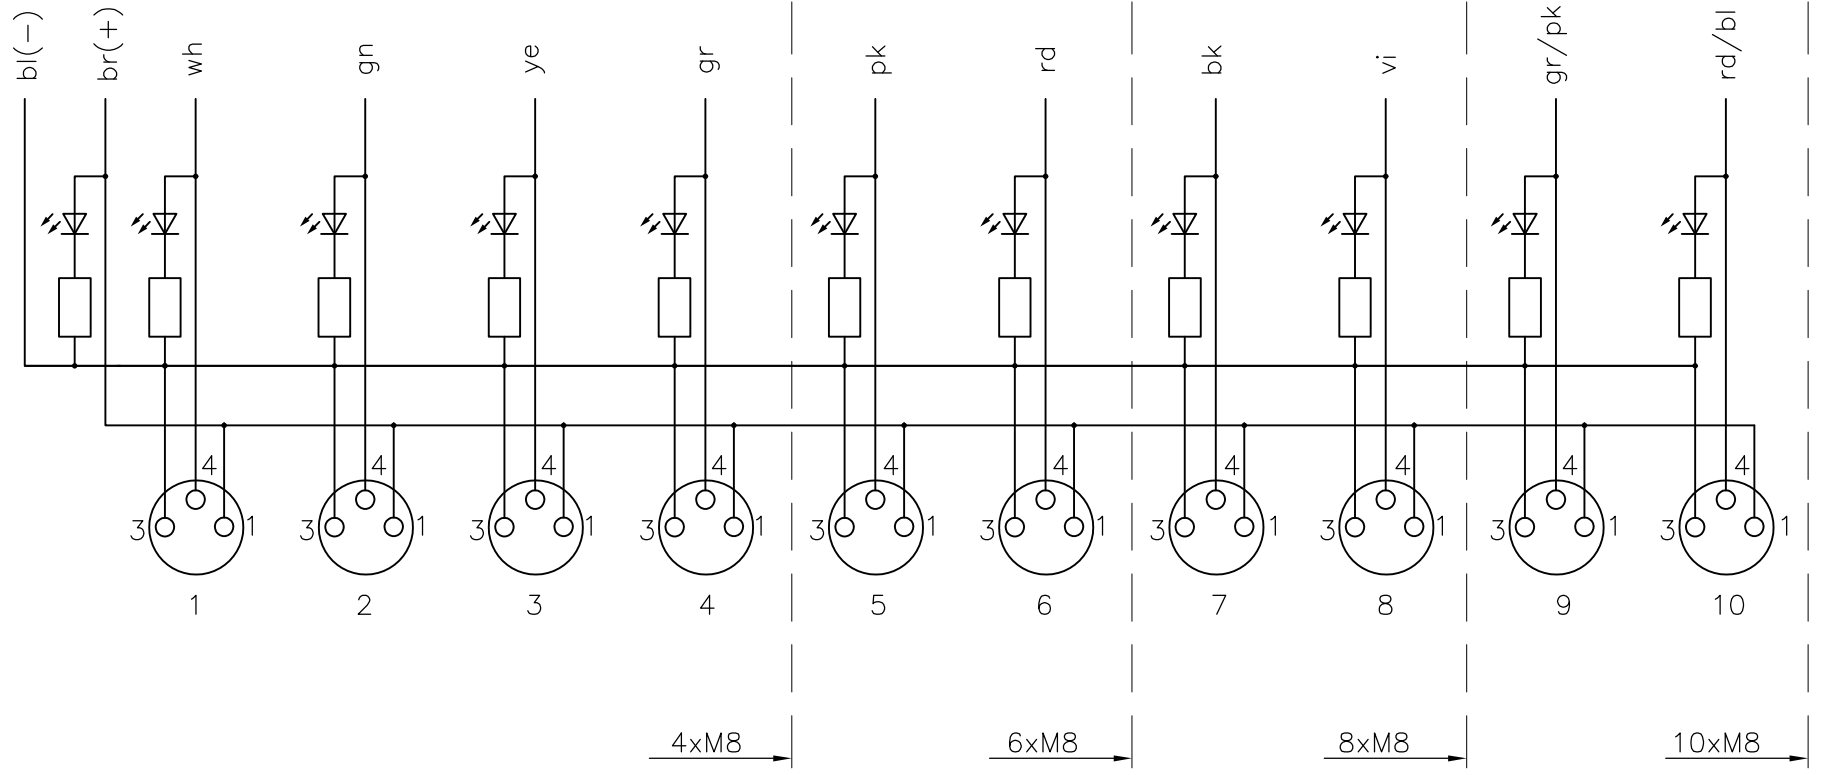

THIS DRAWING IS UNPUBLISHED. RELEASED FOR PUBLICATION
 © COPYRIGHT - By - ALL RIGHTS RESERVED.

LOC	DIST	REVISIONS					
		P	LTR	DESCRIPTION	DATE	DWN	APVD
H	-	-	-	SEE SHEET 1	-	-	-

Contact Layout

M8-Females 3-pole

4(N/O)

Circuit diagram

for 1 Signal per port

THIS DRAWING IS A CONTROLLED DOCUMENT.		DWN 14JAN2014 SATHISH KUMAR.G	TE Connectivity		
DIMENSIONS: mm		CHK 14JAN2014 B.VELDHOVEN			
TOLERANCES UNLESS OTHERWISE SPECIFIED:		APVD 14JAN2014 A.VAN ZANDVOORT	NAME DISTR BOX M8 3POS 8WAY PNP		
		PRODUCT SPEC	RESTRICTED TO		
MATERIAL		APPLICATION SPEC	SIZE A3	CAGE CODE 00779	DRAWING NO C-2273142
FINISH		WEIGHT	SCALE NTS		SHEET 2 OF 2
		CUSTOMER DRAWING		REV A	