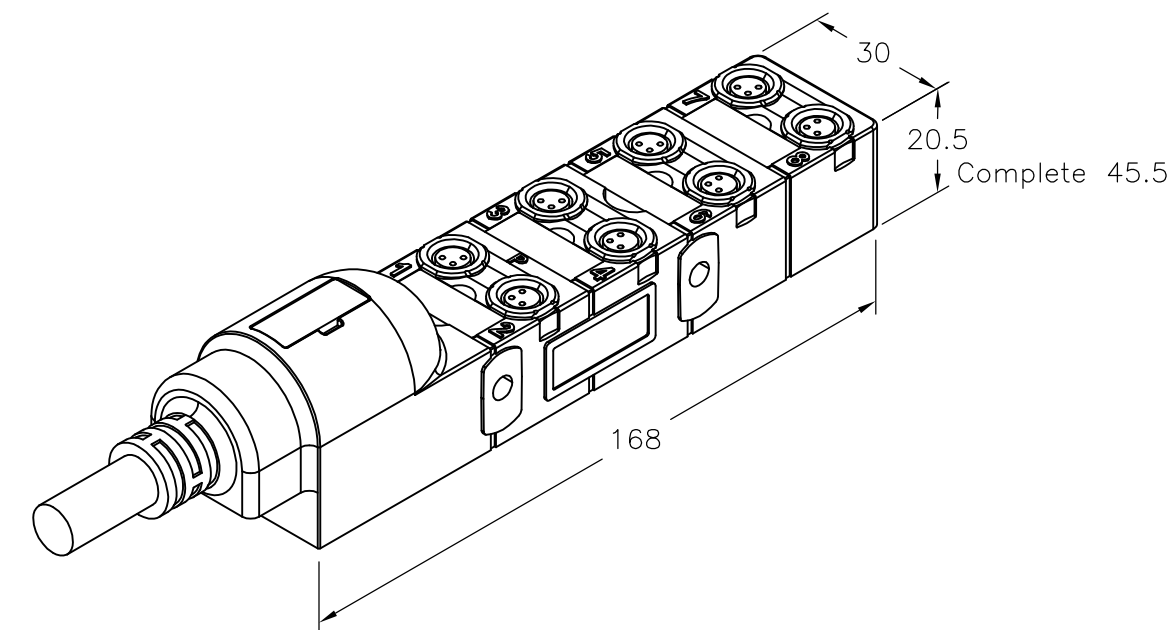

4

3

2

1

THIS DRAWING IS UNPUBLISHED. RELEASED FOR PUBLICATION
 © COPYRIGHT - By - ALL RIGHTS RESERVED.

LOC	DIST	REVISIONS			
P	LTR	DESCRIPTION	DATE	DWN	APVD
	A	INITIAL RELEASE	14JAN2014	GSK	BvH

PUR cable 15m	1-2273142-4
PUR cable 10m	1-2273142-3
PUR cable 5m	1-2273142-2
PUR cable 3m	1-2273142-1
PUR/PVC cable 10m	2273142-3
PUR/PVC cable 5m	2273142-2
PUR/PVC cable 3m	2273142-1
DESCRIPTION	TE PN

THIS DRAWING IS A CONTROLLED DOCUMENT.		DWN 14JAN2014 SATHISH KUMAR.G	 TE Connectivity	
DIMENSIONS: mm		CHK 14JAN2014 B.VELDHOVEN		
TOLERANCES UNLESS OTHERWISE SPECIFIED:		APVD 14JAN2014 A.VAN ZANDVOORT	NAME DISTR BOX M8 3POS 8WAY PNP	
		PRODUCT SPEC -	-	
MATERIAL		APPLICATION SPEC -	-	
FINISH		WEIGHT -	SIZE A3	CAGE CODE 00779
		CUSTOMER DRAWING	DRAWING NO C-2273142	RESTRICTED TO -
		SCALE NTS	SHEET 1 OF 2	REV A

4(N/O)

Circuit diagram

for 1 Signal per port

THIS DRAWING IS A CONTROLLED DOCUMENT.		DWN 14JAN2014 SATHISH KUMAR.G	TE Connectivity		
DIMENSIONS: mm		CHK 14JAN2014 B.VELDHOVEN			
TOLERANCES UNLESS OTHERWISE SPECIFIED:		APVD 14JAN2014 A.VAN ZANDVOORT	NAME DISTR BOX M8 3POS 8WAY PNP		
		PRODUCT SPEC	RESTRICTED TO		
MATERIAL		APPLICATION SPEC	SIZE A3	CAGE CODE 00779	DRAWING NO C-2273142
FINISH		WEIGHT	SCALE NTS		SHEET 2 OF 2
		CUSTOMER DRAWING		REV A	