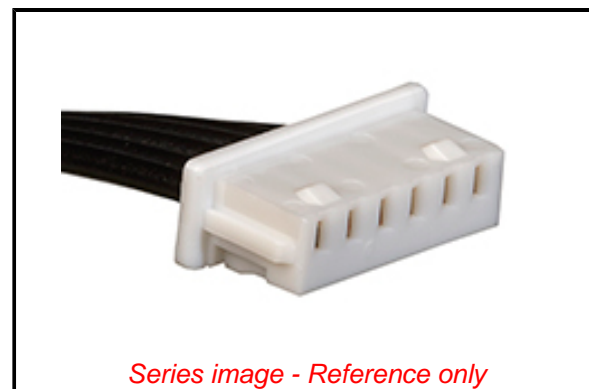

PLEASE CHECK WWW.MOLEX.COM FOR LATEST PART INFORMATION

Part Number: [0151340602](#)
Status: **Active**
Overview: [PicoBlade Connector System](#)
Description: PicoBlade-to-PicoBlade Off-the-Shelf (OTS) Cable Assembly, Single Row, 150.00mm Length, 6 Circuits, Natural

Documents:

[3D Model](#) [RoHS Certificate of Compliance (PDF)](#)
[Drawing (PDF)](#) [Product Literature (PDF)](#)

General

Product Family	Cable Assemblies
Series	15134
Application	Signal, Wire-to-Board, Wire-to-Wire
Assembly Configuration	Dual Ended Connectors
Connector to Connector	PicoBlade-to-PicoBlade
Overmolded	No
Overview	PicoBlade Connector System
Product Literature Order No	987651-6143
Product Name	PicoBlade
Type	Discrete Wire Assembly
UPC	889056871532

Physical

Cable Length	150.00mm
Circuits (Loaded)	6
Color - Resin	Natural
Gender	Female-Female
Lock to Mating Part	Yes
Material - Metal	Phosphor Bronze
Material - Plating Mating	Tin
Material - Plating Termination	Tin
Material - Resin	Polyester
Net Weight	1.700/g
Number of Rows	1
Packaging Type	Bag
Pitch - Mating Interface	1.25mm
Plating min - Mating	0.889µm
Plating min - Termination	0.914µm
Single Ended	No
Termination Interface: Style	Crimp or Compression
Wire Insulation Diameter	0.90mm
Wire Size AWG	28
Wire/Cable Type	UL 1061

Electrical

Current - Maximum per Contact	1.0A
Voltage - Maximum	125V

Material Info

Reference - Drawing Numbers

Sales Drawing	2012341358-000

Series image - Reference only

EU ELV

Not Relevant

EU RoHS

Compliant

REACH SVHC

Not Contained Per -
ED/71/2019 (16 July
2019)

Halogen-Free

Status

Not Low-Halogen

For more information, please visit [Contact US](#)

China ROHS

ELV

RoHS Phthalates

China RoHS

Green Image

Not Relevant

Not Contained

Search Parts in this Series

[15134 Series](#)

Mates With

PicoBlade Header [53261](#) , [53047](#) , [53398](#) ,
[53048](#)
PicoBlade Plug Housing [51047](#)