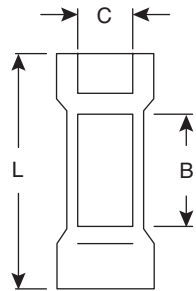

# Insulated Butt Connectors

159-1213 159-1614 159-1622

Insulated Butt Connectors

SPECIFICATIONS	
<b>Maximum Electrical Rating:</b>	75°C 300 volts max.
<b>Connector Material:</b>	Brass
<b>Insulation Material:</b>	Vinyl

Mouser Stock No.	Wire Range		Dimensions: In.			Max. Electric Current	Insulation Color
	AWG	mm <sup>2</sup>	B	C	L		
159-1213	12-10	5.5-5.91	.134	1.024		24 Ampere	Yellow
159-1614	16-14	2-.591	.091	1.024		15 Ampere	Blue
159-1622	22-16	1.25-5.91	.067	1.024		10 Ampere	Red