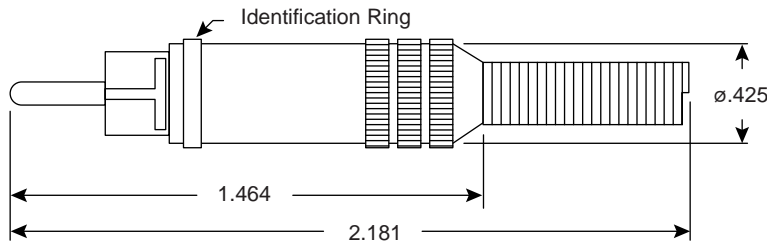

Phono Plugs

**8-** 0417129

**Date:** 3-5-97

**Dimensions (In.)**

**Specifications:**

- Type: professional RCA; solid pin
- Maximum cable size: 5.5mm (.216")
- Current ratings: 5A @ 200VDC/150VAC max.
- Insulation resistance: 100MΩ @ 500VDC
- Insulation: noryl SE1
- Center contact: silver or gold plated brass
- Ground contact & cable clamp: nickel or gold plated brass
- Cap: nickel or black chrome plated brass

Mouser Stock No.	Body & Spring Plating	ID Ring Color
174-3330 174-3331 174-3332 174-3335 174-3336 174-3337	Nickel	--- Black Blue Red White Yellow
174-3340 174-3341 174-3342 174-3345 174-3346 174-3347	Flash Gold	--- Black Blue Red White Yellow
174-3350 174-3351 174-3352 174-3355 174-3356 174-3357	Black Chrome  Pin Assy = Flash Gold	--- Black Blue Red White Yellow