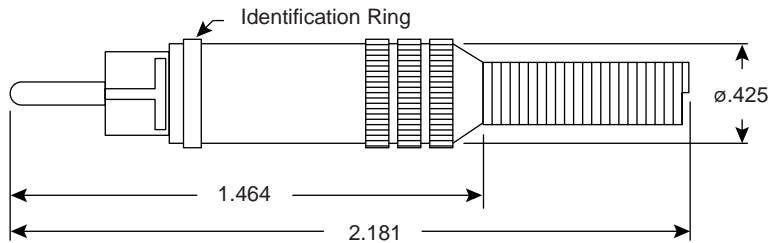

Phono Plugs

**8-** 0417129

**Date:** 3-5-97

**Dimensions (In.)**

**Specifications:**

- Type: professional RCA; solid pin
- Maximum cable size: 5.5mm (.216")
- Current ratings: 5A @ 200VDC/150VAC max.
- Insulation resistance: 100MΩ @ 500VDC
- Insulation: noryl SE1
- Center contact: silver or gold plated brass
- Ground contact & cable clamp: nickel or gold plated brass
- Cap: nickel or black chrome plated brass

Mouser Stock No.	Body & Spring Plating	ID Ring Color
174-3330 174-3331 174-3332 174-3335 174-3336 174-3337	Nickel	--- Black Blue Red White Yellow
174-3340 174-3341 174-3342 174-3345 174-3346 174-3347	Flash Gold	--- Black Blue Red White Yellow
174-3350 174-3351 174-3352 174-3355 174-3356 174-3357	Black Chrome  Pin Assy = Flash Gold	--- Black Blue Red White Yellow