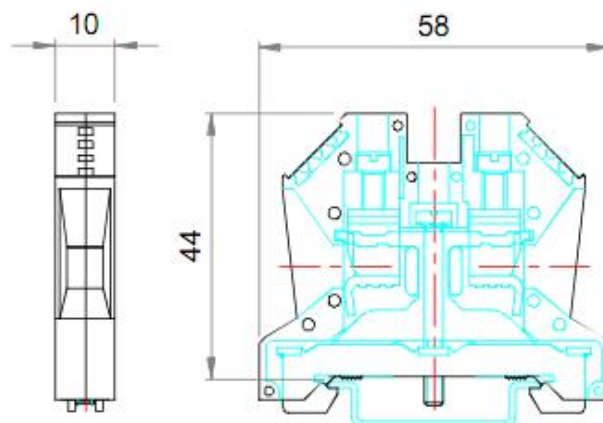

TECHNICAL DATA / DIMENSIONS

Dimensions

Width mm	10
Length mm	58
Height mm	44
Mounting type (EN 60715)	Omega TH35

Technical data

Maximum load current	-
Insulating material	PA
Self-extinguishing degree acc. to UL94	V2
Rated surge voltage	6kV
Pollution degree	3
Surge voltage category	III
Insulating material group	I
Nominal Voltage	-
Nominal Current	-
Temperature index, insulating material – Elec. UL 746 B - RTI	130°C
Static insulating material lower permissible temperature	-60°C

Connection data

Conductor cross-section solid min/max	1.5 / 10 mm ²
Conductor cross-section stranded min/max	1.5 / 10 mm ²

Euro Earth Terminal Block

AWG min/max	20-6 AWG
Max conductor cross-section stranded with ferrule with plastic sleeve	10 mm ² / L=12 mm
Stripping length	max 13 mm
Screw	M4 – Zinc plated steel
Tightening torque	1.2Nm / 20 Lbln.
Earth Screw	M3,5 – Zinc plated steel
Tightening torque	0.6Nm / 7 Lbln.
Clamp	Zinc plated steel
Metal part	Zinc plated steel

TECHNICAL DRAWINGS

ACCESSORIES

Marking

Item	Description
10134398-001LF	Single-digit marking tag (5 x 3 mm) - white
10134398-002LF ~ 10134398-011LF	Single-digit marking tag (5 x 3 mm) – with marking: 0 ~ 9
10134398-012LF ~ 10134398-036LF	Single-digit marking tag (5 x 3 mm) – with marking: A ~ Z
10134399-001LF	Marking tag adapter – 6 slots for marking tags
10134401-001LF	Marking tags (6 x 12 mm) - white (<i>special marking on request</i>)

DIN RAIL system - Mounting and Installation material

Item	Description
10134392-001LF	Steel Omega rail TH35/7,5mm - 2mt length
10134393-001LF	Slotted steel Omega rail TH35/7,5mm - 2mt length
10134394-001LF	Steel Omega rail TH35/15mm - 2mt length
10134395-001LF	Slotted steel Omega rail TH35/15mm - 2mt length
10134387-001LF	Angled support bracket
10134389-001LF	EURO STOP – End bracket width 9
10134390-001LF	EURO STOP – End bracket width 6
10134391-001LF	EURO STOP – Snap-on end bracket width 6