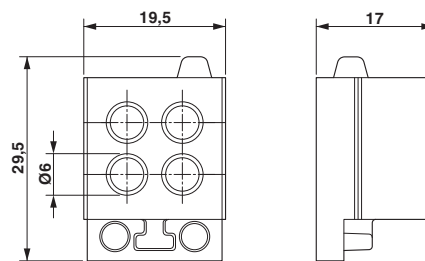

Small, slotted cable sleeves suitable for four cables with a diameter of 5 ... 6 mm, material: SEBS

Key commercial data

Packing unit	1 pc
Weight per Piece (excluding packing)	8.0 GRM
Custom tariff number	85472000
Country of origin	Poland

Technical data

Dimensions

External cable diameter	4x 5 mm ... 6 mm
-------------------------	------------------

Ambient conditions

Degree of protection	IP54
	IP55 (when using a CES-B...-SFFS-PLBK sealing frame with screw locking)
Ambient temperature (operation)	-40 °C ... 80 °C (static)

Drawings

Dimensioned drawing

Dimensional drawing