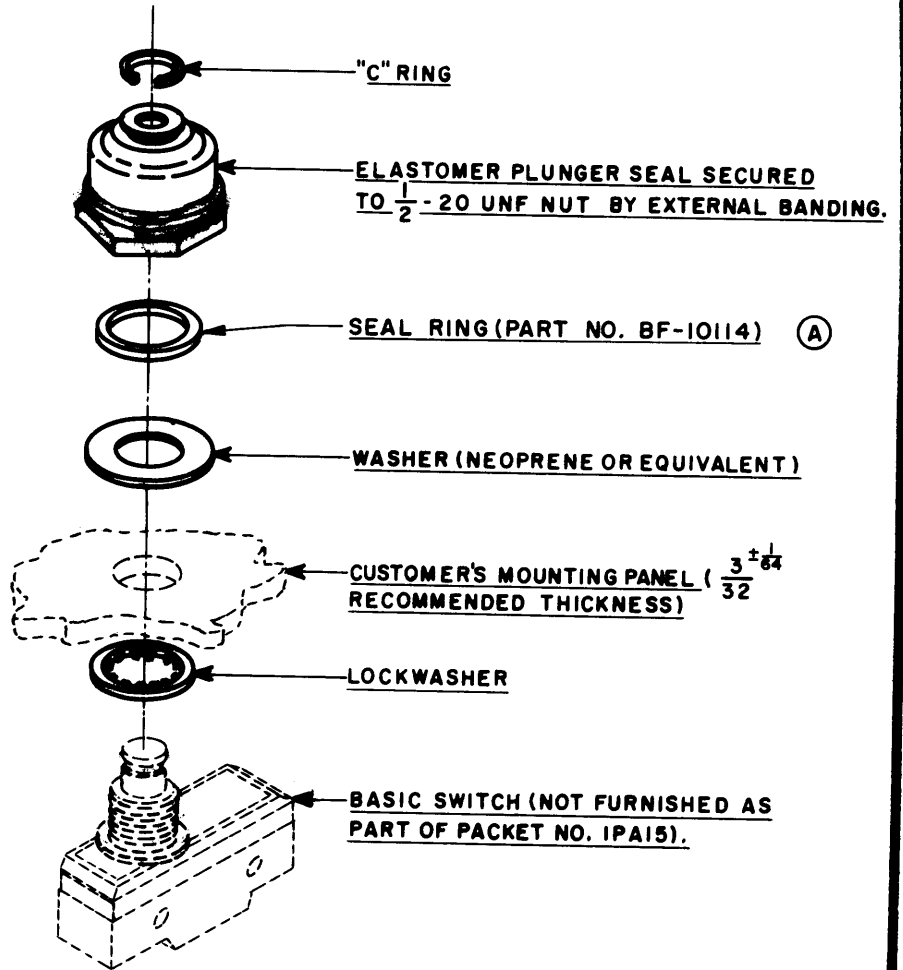

MICRO SWITCH

A DIVISION OF MINNEAPOLIS-HONEYWELL REGULATOR COMPANY
FREEPORT, ILLINOIS

FED. MFR. CODE 91929

PACKET

CATALOG LISTING

1PA15

IPAI5

M

DRAWING NUMBER

ISSUE

3

RELEASE NO. 26 AUG. 54
CHECK CNT 27 OCT. 54
CHECK LG B 26 OCT. 54
CHECK FVK 27 OCT. 54
CHECK R. L. Z. 26 AUG. 54
DRAWN

NOTE -
1- PARTS FURNISHED UNASSEMBLED IN BULK AS A PACKET.

THIS DRAWING COVERS A PROPRIETARY ITEM AND IS THE PROPERTY OF MICRO SWITCH, A DIVISION OF HONEYWELL. THIS DRAWING IS NOT TO BE COPIED OR USED WITHOUT THE APPROVAL OF MICRO SWITCH.

CHARACTERISTICS

ELECTRICAL DATA

SCALE

CONTACT ARRANGEMENT

BREAK DISTANCE

DO NOT SCALE PRINT

UNLESS OTHERWISE SPECIFIED:

DIMENSIONS ARE IN INCHES

TOLERANCES ARE

FRACTIONS ±

DECIMALS ±

ANGLES ±

WEIGHT