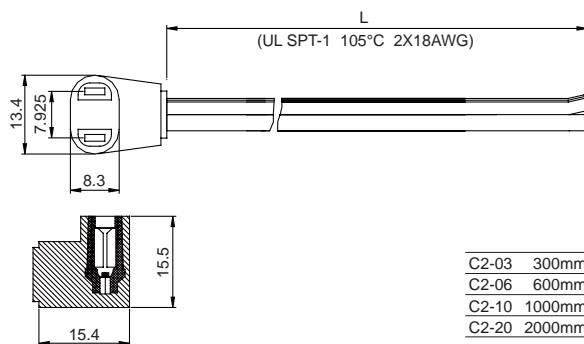

AC CORD

Power cord with straight connector

A2-A

(unit : mm)

A2-B

(unit : mm)

AC CORD