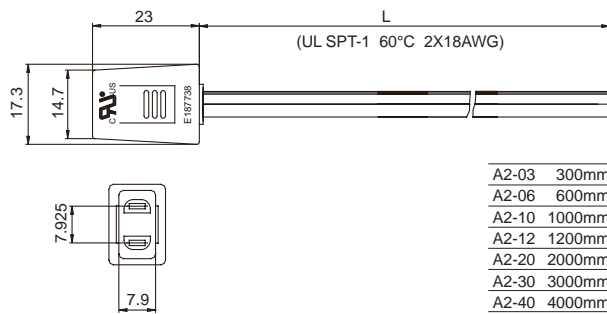

AC CORD

Power cord with straight connector

A2-A

(unit : mm)

A2-B

(unit : mm)

AC CORD