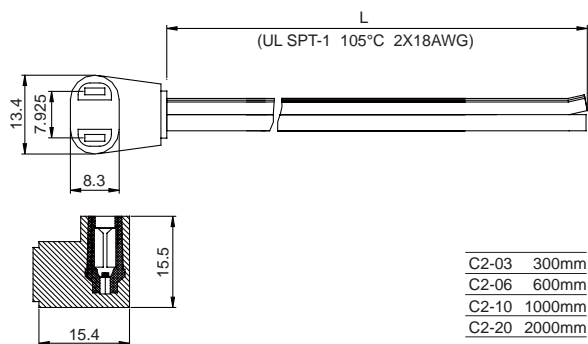

AC CORD

Power cord with straight connector

A2-A

(unit : mm)

A2-B

(unit : mm)

AC CORD