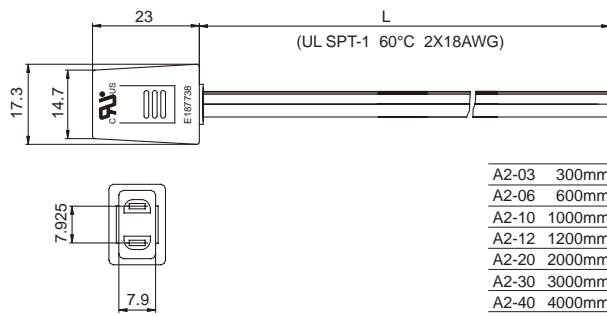

AC CORD

Power cord with straight connector

A2-A

(unit : mm)

A2-B

(unit : mm)

AC CORD