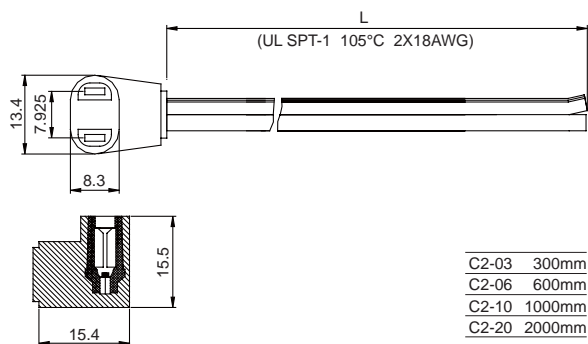

AC CORD

Power cord with straight connector

A2-A

(unit : mm)

A2-B

(unit : mm)

AC CORD

A3-A

(unit : mm)

B2-C

(unit : mm)

A3-B

(unit : mm)

C2-D

(unit : mm)