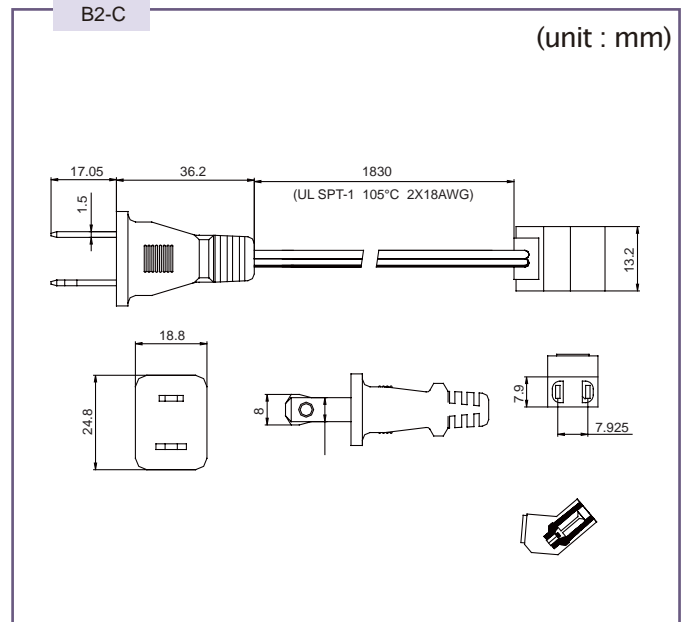

AC CORD

Power cord with straight connector

A2-A

(unit : mm)

A2-B

(unit : mm)

AC CORD

A3-A

(unit : mm)

B2-C

(unit : mm)

A3-B

(unit : mm)

C2-D

(unit : mm)