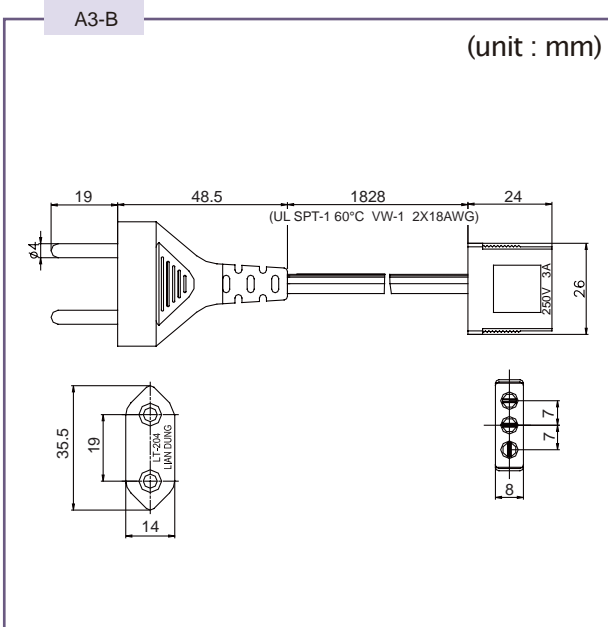

AC CORD

Power cord with straight connector

A2-A

(unit : mm)

A2-B

(unit : mm)

AC CORD

A3-A

(unit : mm)

B2-C

(unit : mm)

A3-B

(unit : mm)

C2-D

(unit : mm)