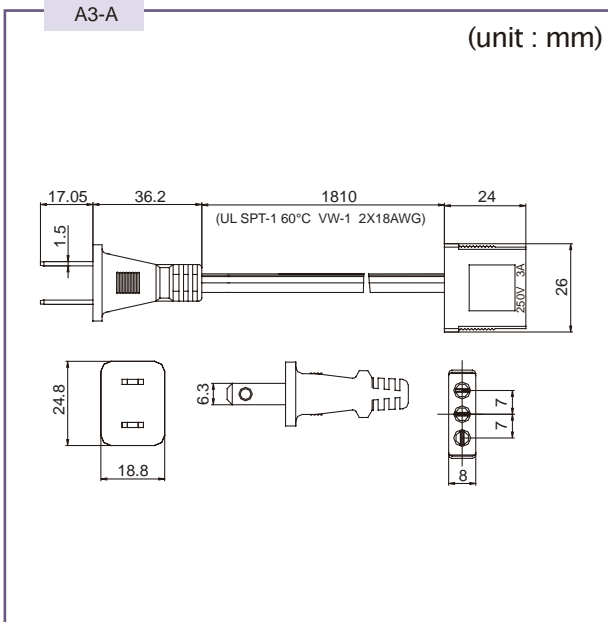

AC CORD

Power cord with straight connector

A2-A

(unit : mm)

A2-B

(unit : mm)

AC CORD

A3-A

(unit : mm)

B2-C

(unit : mm)

A3-B

(unit : mm)

C2-D

(unit : mm)