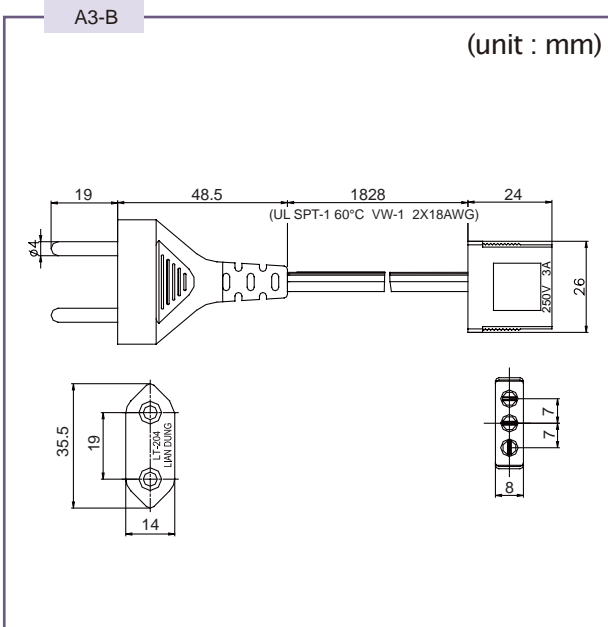

AC CORD

Power cord with straight connector

A2-A

(unit : mm)

A2-B

(unit : mm)

AC CORD

A3-A

(unit : mm)

B2-C

(unit : mm)

A3-B

(unit : mm)

C2-D

(unit : mm)