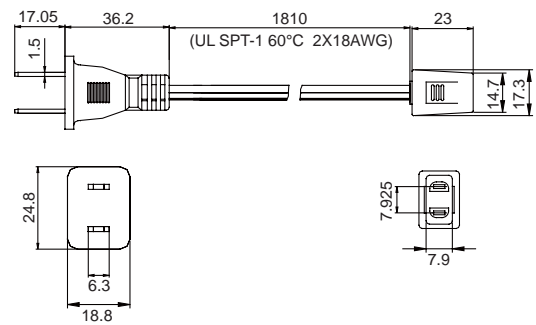

A2-A

(unit : mm)