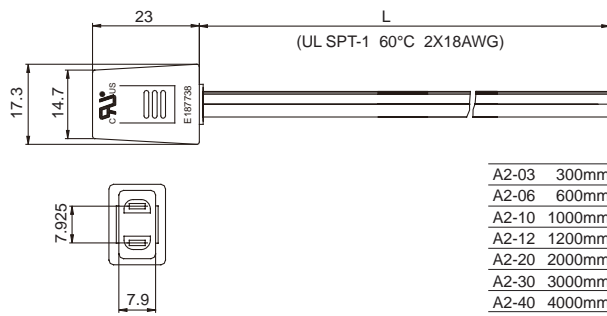

AC CORD

Power cord with straight connector

A2-A

(unit : mm)

A2-B

(unit : mm)

AC CORD

A3-A

(unit : mm)

B2-C

(unit : mm)

A3-B

(unit : mm)

C2-D

(unit : mm)