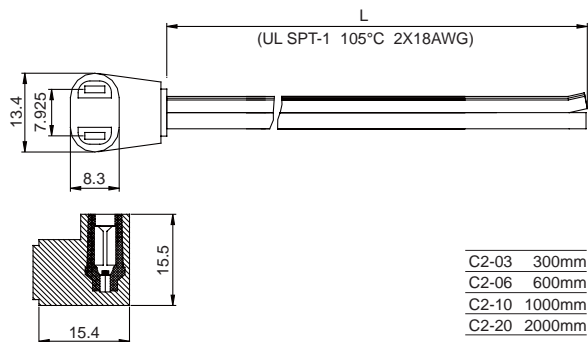

AC CORD

Power cord with straight connector

A2-A

(unit : mm)

A2-B

(unit : mm)

AC CORD

A3-A

(unit : mm)

B2-C

(unit : mm)

A3-B

(unit : mm)

C2-D

(unit : mm)