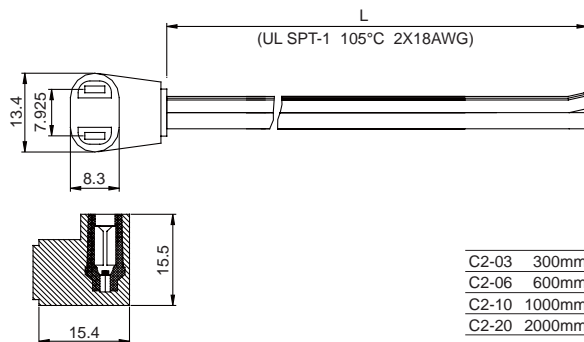

AC CORD

Power cord with straight connector

A2-A

(unit : mm)

A2-B

(unit : mm)

AC CORD

A3-A

(unit : mm)

B2-C

(unit : mm)

A3-B

(unit : mm)

C2-D

(unit : mm)