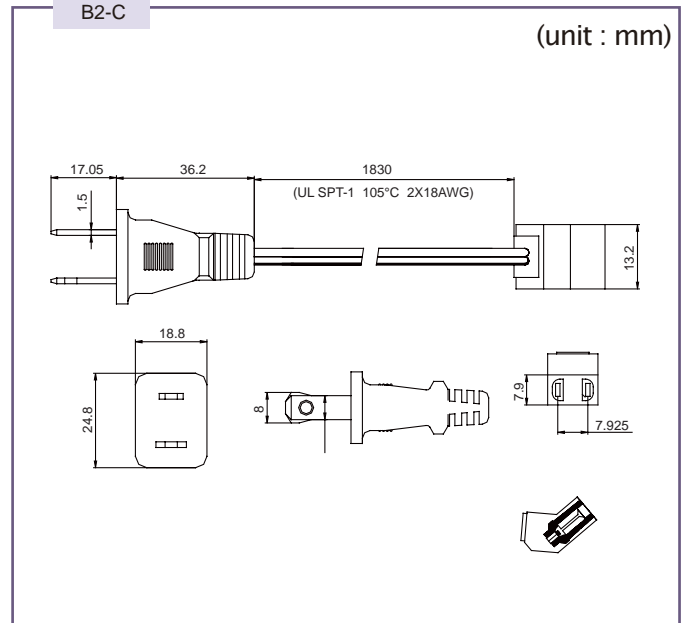

AC CORD

Power cord with straight connector

A2-A

(unit : mm)

A2-B

(unit : mm)

AC CORD

A3-A

(unit : mm)

B2-C

(unit : mm)

A3-B

(unit : mm)

C2-D

(unit : mm)