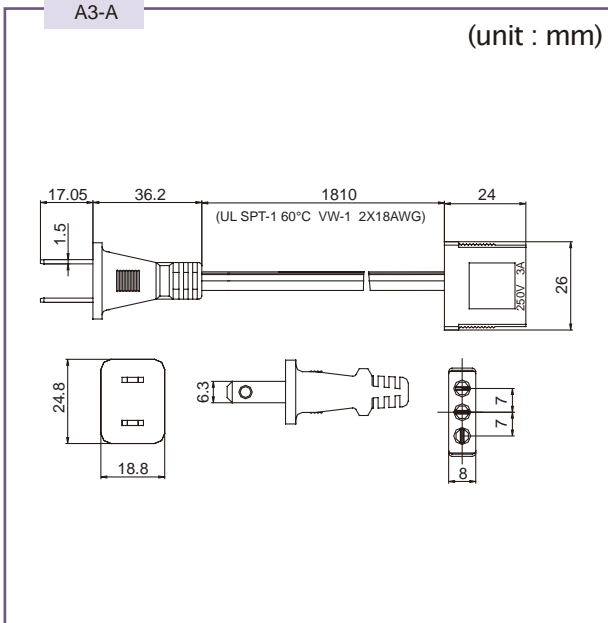

AC CORD

Power cord with straight connector

A2-A

(unit : mm)

A2-B

(unit : mm)

AC CORD

A3-A

(unit : mm)

B2-C

(unit : mm)

A3-B

(unit : mm)

C2-D

(unit : mm)