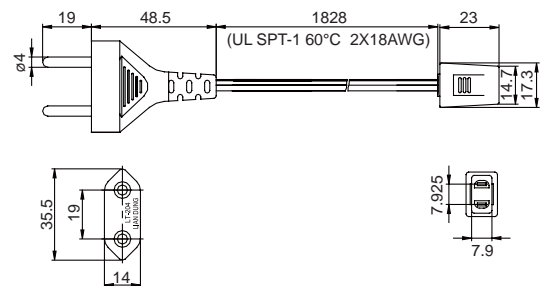

AC CORD

Power cord with straight connector

A2-A

(unit : mm)

A2-B

(unit : mm)

AC CORD

A3-A

(unit : mm)

B2-C

(unit : mm)

A3-B

(unit : mm)

C2-D

(unit : mm)