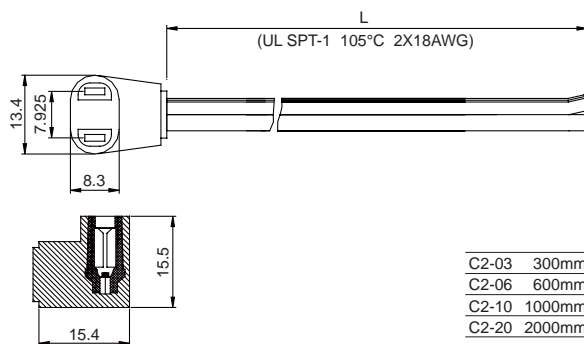

AC CORD

Power cord with straight connector

A2-A

(unit : mm)

A2-B

(unit : mm)

AC CORD

A3-A

(unit : mm)

B2-C

(unit : mm)

A3-B

(unit : mm)

C2-D

(unit : mm)