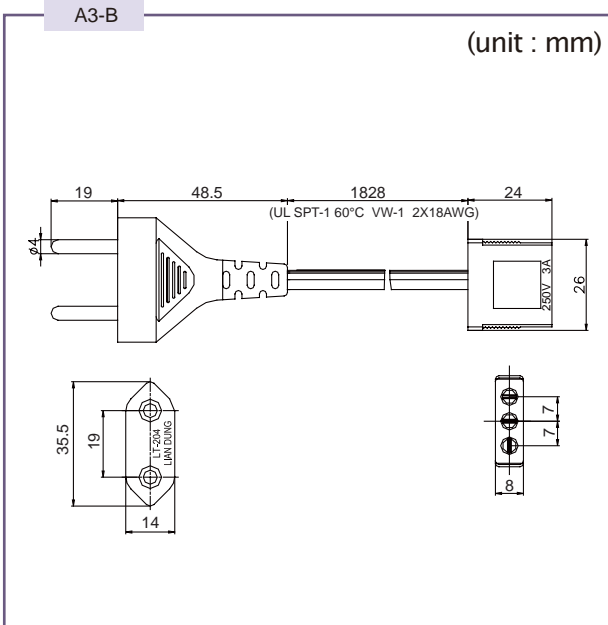

AC CORD

Power cord with straight connector

A2-A

(unit : mm)

A2-B

(unit : mm)

AC CORD

A3-A

(unit : mm)

B2-C

(unit : mm)

A3-B

(unit : mm)

C2-D

(unit : mm)