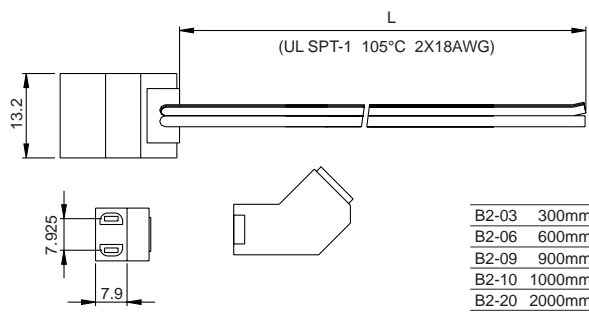

AC CORD

Power cord with straight connector

A2-A

(unit : mm)

A2-B

(unit : mm)

AC CORD

A3-A

(unit : mm)

B2-C

(unit : mm)

A3-B

(unit : mm)

C2-D

(unit : mm)