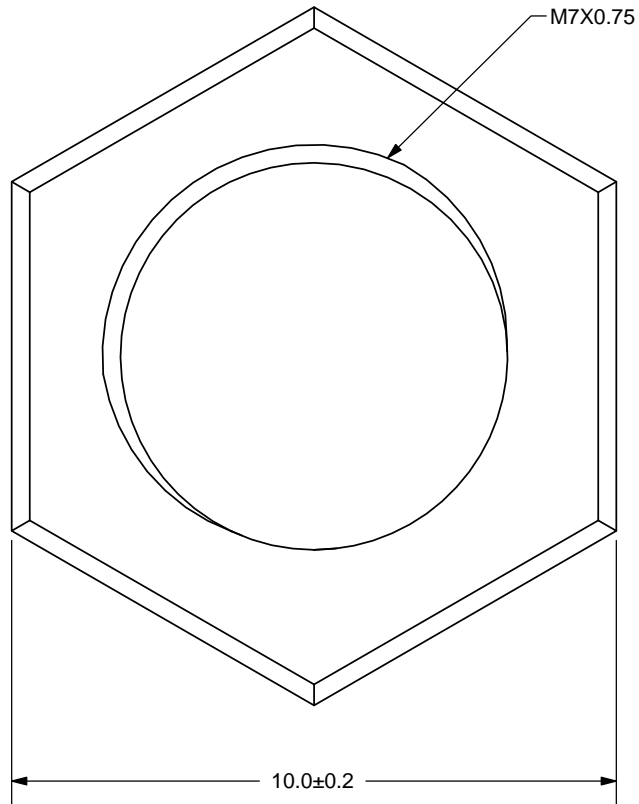

REV.	DESCRIPTION	DATE
A	INITIAL RELEASE	10/15/2014

TOLERANCE:
±0.2mm
UNLESS OTHERWISE
SPECIFIED

CUI INC

20050 SW 112th Ave.
Tualatin, OR 97062
Phone: 503-612-2300
800-275-4899
Fax: 503-612-2383
Website: www.cui.com

TITLE: M7X0.75 NUT		REV: A
PART NO. SJ1-43502PM-NUT	UNITS: MM	
MATERIAL: Brass	PLATING: Nickel	DRAWN BY: RDS
APPROVED BY:		SCALE: 8:1

PC FILE NAME:
SJ1-43502PM-NUT

COPYRIGHT 2014 BY CUI INC.