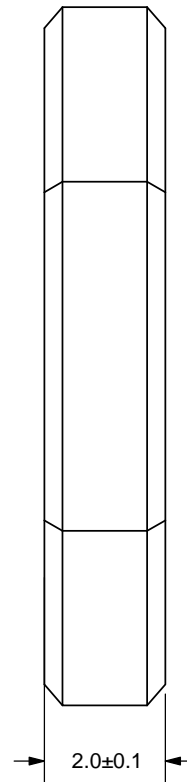

REV.	DESCRIPTION	DATE
A	INITIAL RELEASE	10/15/2014

TOLERANCE:
±0.2mm
UNLESS OTHERWISE
SPECIFIED

CUI INC

20050 SW 112th Ave.
Tualatin, OR 97062
Phone: 503-612-2300
800-275-4899
Fax: 503-612-2383
Website: www.cui.com

TITLE: M7X0.75 NUT		REV: A
PART NO. SJ1-43502PM-NUT	UNITS: MM	
MATERIAL: Brass	PLATING: Nickel	DRAWN BY: RDS
APPROVED BY:		SCALE: 8:1

PC FILE NAME:
SJ1-43502PM-NUT

COPYRIGHT 2014 BY CUI INC.