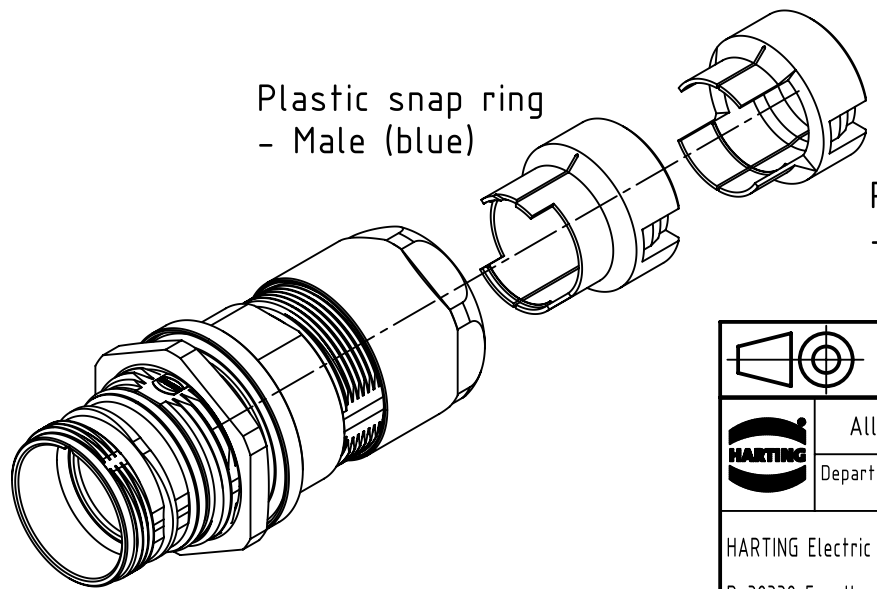

1 2 3 4 5 6

panel cut out
(1:1)

Plastic snap ring
- Male (blue)

Plastic snap ring
- Female (gray)

	All rights reserved Department EL PD - DE HARTING Electric GmbH & Co. KG D-32339 Espelkamp	All Dimensions in mm Original Size DIN A4		Scale 2:1	Free size tol.	Ref. Sub.
		Created by KLASSEN P	Inspected by RIEPE	Standardisation TIEMANNA	Date 2017-02-15	State Final Release
Title Han M23 Cable to cable housing 7-12 mm					Doc-Key / ECM-Nr. 100708294/UGD/000/B 500000115544	
Type TB				Number 09 15 100 0310		Rev. B
						Page 1/1