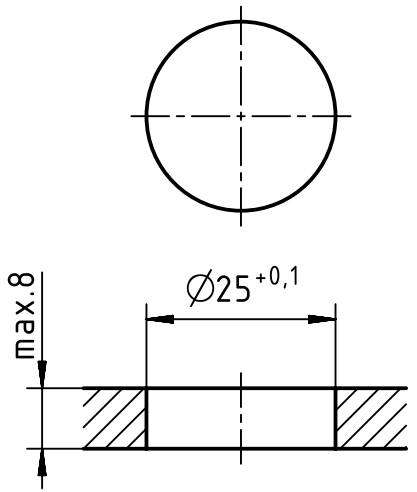

1 2 3 4 5 6

panel cut out
(1:1)

Plastic snap ring
- Male (blue)

Plastic snap ring
- Female (gray)

	All rights reserved Department EL PD - DE HARTING Electric GmbH & Co. KG D-32339 Espelkamp	All Dimensions in mm Original Size DIN A4		Scale 2:1	Free size tol.	Ref. Sub.
		Created by KLASSEN P	Inspected by RIEPE	Standardisation TIEMANNA	Date 2017-02-15	State Final Release
Title Han M23 Cable to cable housing 7-12 mm					Doc-Key / ECM-Nr. 100708294/UGD/000/B 500000115544	
Type TB				Number 09 15 100 0310		Rev. B
						Page 1/1