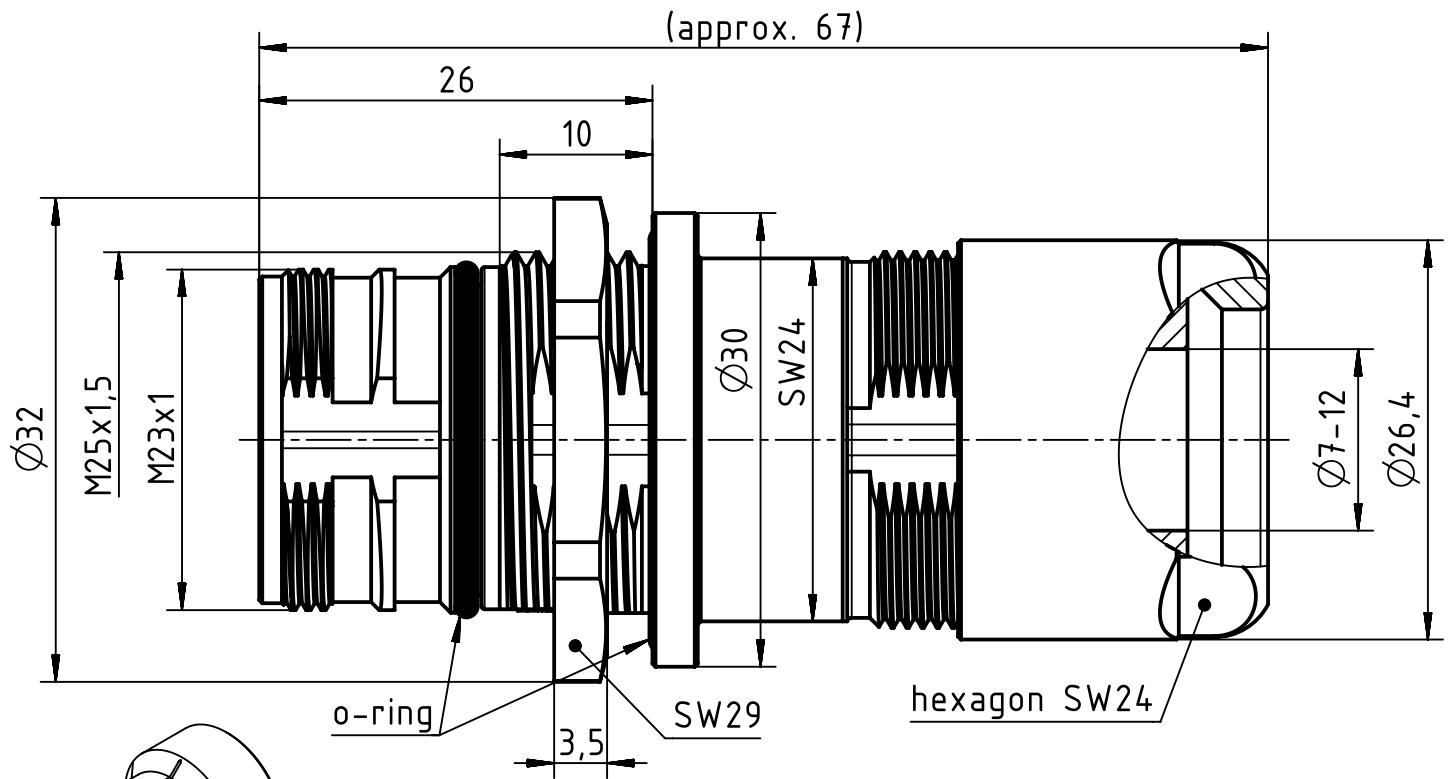

1 2 3 4 5 6

panel cut out
(1:1)

Plastic snap ring
- Male (blue)

Plastic snap ring
- Female (gray)

	All rights reserved Department EL PD - DE HARTING Electric GmbH & Co. KG D-32339 Espelkamp	All Dimensions in mm Original Size DIN A4		Scale 2:1	Free size tol.	Ref. Sub.
		Created by KLASSEN P	Inspected by RIEPE	Standardisation TIEMANNA	Date 2017-02-15	State Final Release
Title Han M23 Cable to cable housing 7-12 mm					Doc-Key / ECM-Nr. 100708294/UGD/000/B 500000115544	
Type TB				Number 09 15 100 0310		Rev. B
						Page 1/1