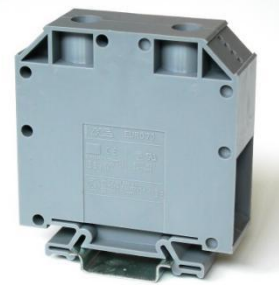

Euro Feed-through Terminal Block

Article: **10134257-001LF**

Feed-through terminal block - Grey
Screw connection - 70mm² / 3/0AWG - Width 26 mm

GENERAL DATA

Series	EURO 70
Item	10134257
Weight/Piece	174 g
Colour	Grey
Q.ty p.pck.	10
Q.ty p. box	160

TECHNICAL DATA / DIMENSIONS

Dimensions

Width mm(in.)	26 (1.02)
Length mm(in.)	74 (2.91)
Height mm(in.)	75 (2.96)
Mounting type (EN 60715)	Omega TH35

Technical data

Maximum load current	192A
Insulating material	PA 66
Self-extinguishing degree acc. to UL94	V2
Rated surge voltage	6kV
Pollution degree	3
Surge voltage category	III
Insulating material group	I
Nominal Voltage	800V
Nominal Current	192A
Temperature index, insulating material – Elec. UL 746 B - RTI	130°C
Static insulating material lower permissible temperature	-60°C

Connection data

Conductor cross-section solid min/max	35 / 70 mm ²
Conductor cross-section stranded min/max	35 / 70 mm ²

Euro Feed-through Terminal Block

AWG min/max	4-3/0 AWG
Max conductor cross-section stranded with ferrule with plastic sleeve	-
Stripping length	max 20mm
Screw	M8 - Ch 6 - recessed hexagon – Zinc plated steel
Tightening torque	4,5Nm / 40 Lb-In
Clamp	Zinc plated steel
Current bar	Tin Plated copper alloy

APPROVALS

RINA **EN60947-7-1** 70mm² – 800V – 192A

EN60068-2-11 Salt mist test for 96 hours

UL1059

SCCR 100kA AWG 4-3/0 – 600V – 185A

TECHNICAL DRAWINGS

ACCESSORIES

Marking