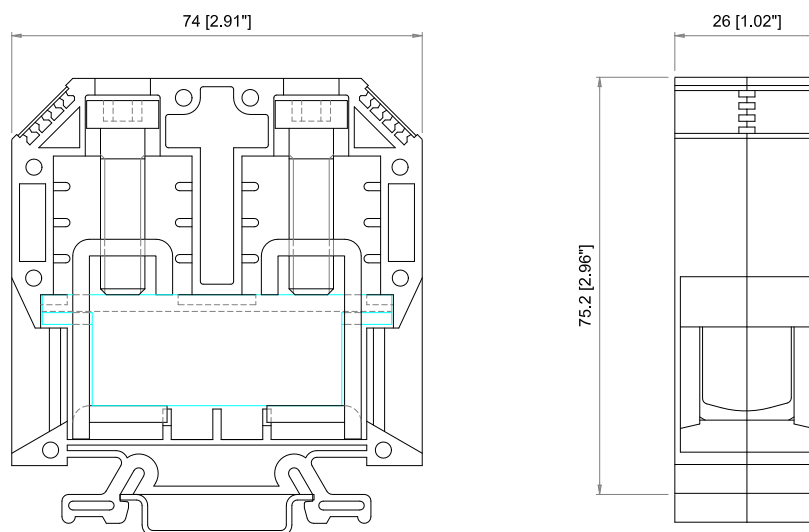

TECHNICAL DATA / DIMENSIONS

Dimensions

Width mm(in.)	26 (1.02)
Length mm(in.)	74 (2.91)
Height mm(in.)	75 (2.96)
Mounting type (EN 60715)	Omega TH35

Technical data

Maximum load current	192A
Insulating material	PA 66
Self-extinguishing degree acc. to UL94	V2
Rated surge voltage	6kV
Pollution degree	3
Surge voltage category	III
Insulating material group	I
Nominal Voltage	800V
Nominal Current	192A
Temperature index, insulating material – Elec. UL 746 B - RTI	130°C
Static insulating material lower permissible temperature	-60°C

Connection data

Conductor cross-section solid min/max	35 / 70 mm ²
Conductor cross-section stranded min/max	35 / 70 mm ²

Euro Feed-through Terminal Block

AWG min/max	4-3/0 AWG
Max conductor cross-section stranded with ferrule with plastic sleeve	-
Stripping length	max 20mm
Screw	M8 - Ch 6 - recessed hexagon – Zinc plated steel
Tightening torque	4,5Nm / 40 Lb-In
Clamp	Zinc plated steel
Current bar	Tin Plated copper alloy

APPROVALS

RINA **EN60947-7-1** 70mm² – 800V – 192A

EN60068-2-11 Salt mist test for 96 hours

UL1059

SCCR 100kA AWG 4-3/0 – 600V – 185A

TECHNICAL DRAWINGS

ACCESSORIES

Marking

DIN RAIL system - Mounting and Installation material

Item	Description
10134392-001LF	Steel Omega rail 35/7,5mm - 2mt length
10134393-001LF	Slotted steel Omega rail 35/7,5mm - 2mt length
10134394-001LF	Steel Omega rail 35/15mm - 2mt length
10134395-001LF	Slotted steel Omega rail 35/15mm - 2mt length
10134387-001LF	Angled support bracket
10134389-001LF	EURO STOP - End bracket width 9
10134390-001LF	EURO STOP - End bracket width 6
10134391-001LF	EURO STOP - Snap-on end bracket width 6