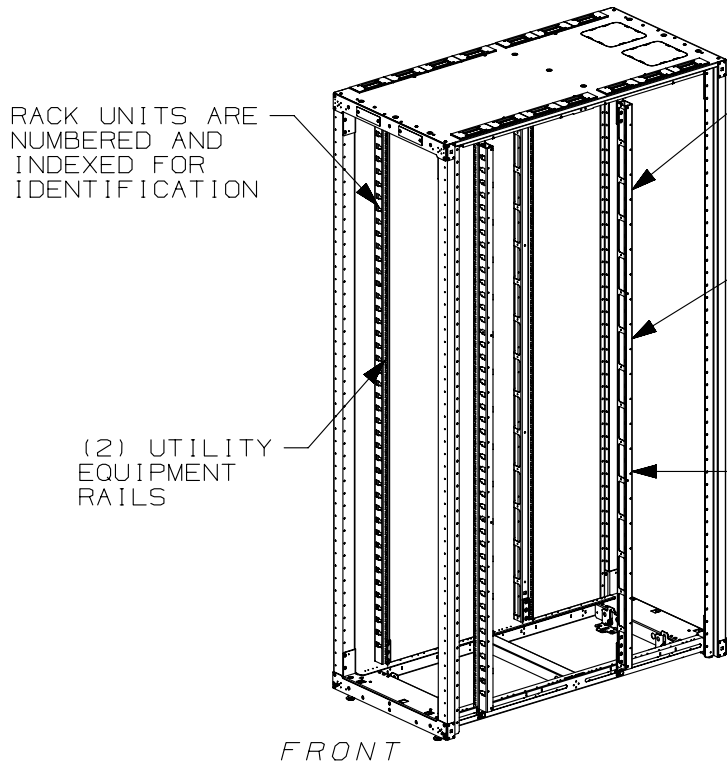

TITLE		NET-ACCESS S TYPE UTILITY CABINET 600mm WIDE X 1200mm DEEP FAMILY	
		CUSTOMER DRAWING	
ITEM REVISION NAME		12V352BT/01.PRT	
DATASET FILE NAME		12V352BT_DC/01A.PRT	
		MATERIAL: N/A	
		DRAWING NUMBER: 12V352BT-DC	
DRAWN BY	DATE	CHK	SCALE
PBS	6-06-13	JDW	NONE
THIRD ANGLE PROJECTION		SHT 3 OF 5	
SIZE		A	

THIS COPY IS PROVIDED ON A RESTRICTED BASIS AND IS NOT TO BE USED IN ANY WAY DETRIMENTAL TO THE INTERESTS OF PANDUIT CORP.

FRONT DOOR, REAR DOOR, AND SIDE PANELS NOT SHOWN

(9) LOCATIONS TAPPED FOR M10 THREADED ROD

TOP VIEW

REV	DATE	BY	CHK	APR	DESCRIPTION	ECN
01A	12-01-14	MDCA	ADP	TCN	SEE SHEET 1 OF 5 FOR REVISIONS	V09000BX
00A	6-06-13	PBS	JDW	JDWE	SEE SHEET 1 OF 5 FOR REVISIONS	12V352BT-DC

TITLE		NET-ACCESS S TYPE UTILITY CABINET 600mm WIDE X 1200mm DEEP FAMILY		
		CUSTOMER DRAWING		
ITEM REVISION NAME		12V352BT/01.PRT		
DATASET FILE NAME		12V352BT_DC/01A.PRT		
MATERIAL:		N/A		
DRAWING NUMBER:		12V352BT-DC		
DRAWN BY	DATE	CHK	SCALE	SIZE
PBS	6-06-13	JDW	NONE	A