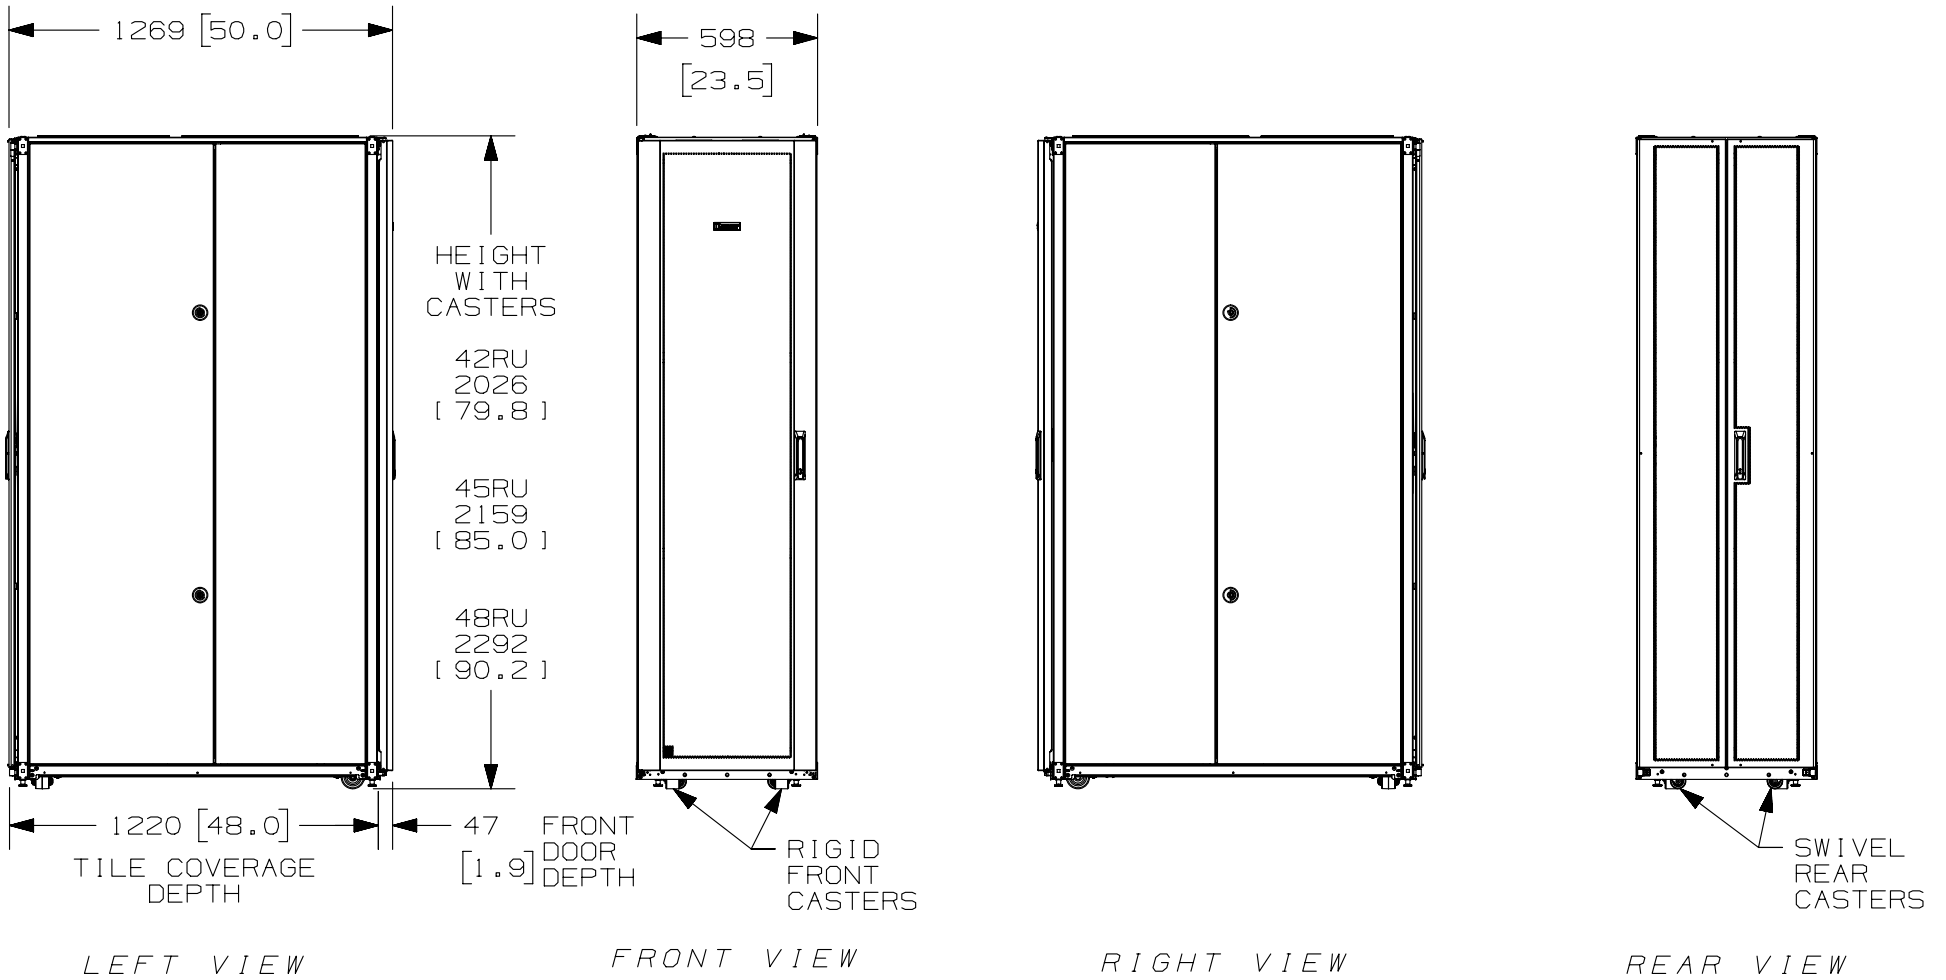

THIS COPY IS PROVIDED ON A RESTRICTED BASIS AND IS NOT TO BE USED IN ANY WAY DETRIMENTAL TO THE INTERESTS OF PANDUIT CORP.

REV	DATE	BY	CHK	APR	DESCRIPTION	ECN
01A	12-01-14	MDCA	ADP	TCN	SEE SHEET 1 OF 5 FOR REVISIONS	V09000BX
00A	6-06-13	PBS	JDW	JDWE	SEE SHEET 1 OF 5 FOR REVISIONS	12V352BT-DC

TITLE		NET-ACCESS S TYPE UTILITY CABINET 600mm WIDE X 1200mm DEEP FAMILY	
		CUSTOMER DRAWING	
ITEM REVISION NAME		12V352BT/01.PRT	
DATASET FILE NAME		12V352BT_DC/01A.PRT	
		MATERIAL: N/A	
		DRAWING NUMBER: 12V352BT-DC	
DRAWN BY	DATE	CHK	SCALE
PBS	6-06-13	JDW	NONE
THIRD ANGLE PROJECTION		SHT 3 OF 5	
SIZE		A