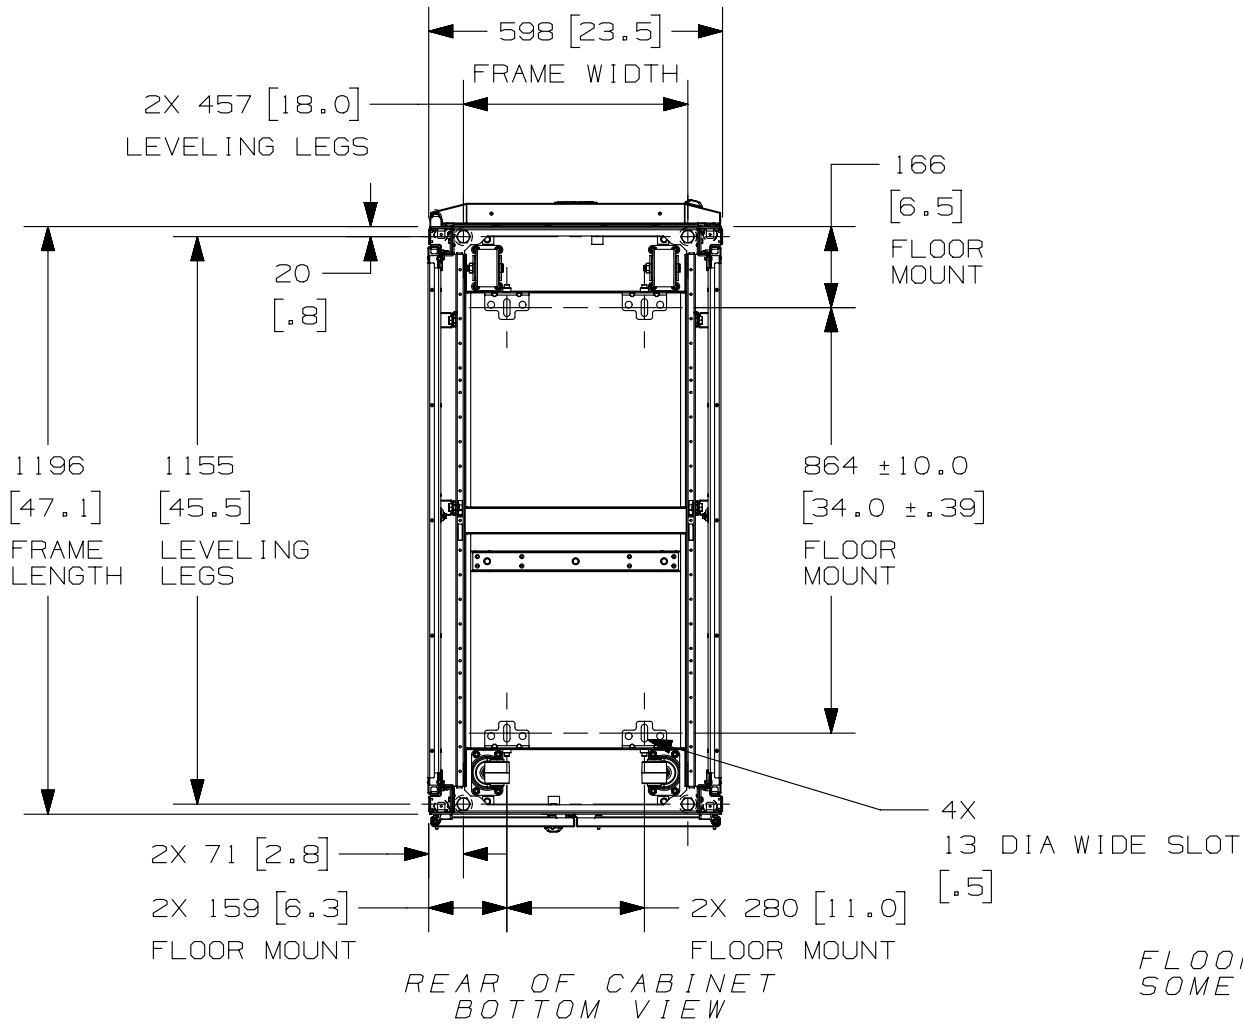

THIS COPY IS PROVIDED ON A RESTRICTED BASIS AND IS NOT TO BE USED IN ANY WAY DETRIMENTAL TO THE INTERESTS OF PANDUIT CORP.

FLOOR MOUNTING HOLE LOCATIONS -
SOME PARTS REMOVED FOR CLARITY

REV	DATE	BY	CHK	APR	DESCRIPTION	ECN
01A	12-01-14	MDCA	ADP	TCN	SEE SHEET 1 OF 5 FOR REVISIONS	V09000BX
00A	6-06-13	PBS	JDW	JDWE	SEE SHEET 1 OF 5 FOR REVISIONS	12V352BT-DC

TITLE		NET-ACCESS S TYPE UTILITY CABINET 600mm WIDE X 1200mm DEEP FAMILY	
		CUSTOMER DRAWING	
ITEM REVISION NAME		12V352BT/01.PRT	
DATASET FILE NAME		12V352BT_DC/01A.PRT	
MATERIAL:		N/A	
DRAWING NUMBER:		12V352BT-DC	
DRAWN BY	DATE	CHK	SCALE
PBS	6-06-13	JDW	NONE
THIRD ANGLE PROJECTION		SHT 5 OF 5	
SIZE		A