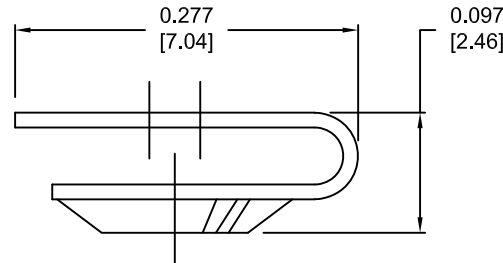

DESCRIPTION: 4-40 MALE SCREWLOCK/CLIP-ON

PART NUMBER	SCREW PART NUMBER	CLIP PART NUMBER
KIT = 160-000-002R031	SSH-440-1-T	RCO-1-T
BULK = 160-000-002R032	SSH-440-1-T	RCO-1-T

**KIT INCLUDES:**

(IN SEALED BAG)  
2-SCREWS  
2-CLIPS

**MATERIAL:**

SCREW: STEEL, NICKEL PLATED  
CLIP: 304 STAINLESS STEEL

FOR CLARITY  
HIDDEN LINES  
NOT SHOWN

DO NOT SCALE FROM DRAWING

RoHS COMPLIANT

	THESE DRAWINGS AND SPECIFICATIONS ARE THE PROPERTY OF NorComp AND SHALL NOT BE REPRODUCED, COPIED OR USED AS THE BASIS FOR THE MANUFACTURE OF SALE OF APPARATUS WITHOUT WRITTEN PERMISSION.		DRAWN: C. SMITH	DATE: 01-25-08
	<h1>NorComp</h1>		SCALE: NTS	SHEET 1 OF 1
			DWG NO. 160-000-002R0YY	