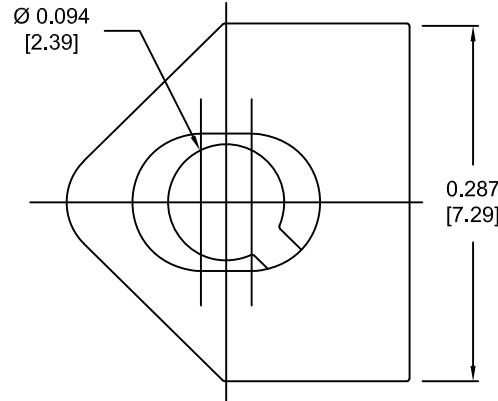

DESCRIPTION: 4-40 MALE SCREWLOCK/CLIP-ON

PART NUMBER	SCREW PART NUMBER	CLIP PART NUMBER
KIT = 160-000-002R031	SSH-440-1-T	RCO-1-T
BULK = 160-000-002R032	SSH-440-1-T	RCO-1-T

**KIT INCLUDES:**

(IN SEALED BAG)  
2-SCREWS  
2-CLIPS

**MATERIAL:**

SCREW: STEEL, NICKEL PLATED  
CLIP: 304 STAINLESS STEEL

FOR CLARITY  
HIDDEN LINES  
NOT SHOWN

DO NOT SCALE FROM DRAWING

RoHS COMPLIANT

	THESE DRAWINGS AND SPECIFICATIONS ARE THE PROPERTY OF NorComp AND SHALL NOT BE REPRODUCED, COPIED OR USED AS THE BASIS FOR THE MANUFACTURE OF SALE OF APPARATUS WITHOUT WRITTEN PERMISSION.		DRAWN: C. SMITH	DATE: 01-25-08
	<h1>NorComp</h1>		SCALE: NTS	SHEET 1 OF 1
			DWG NO. 160-000-002R0YY	