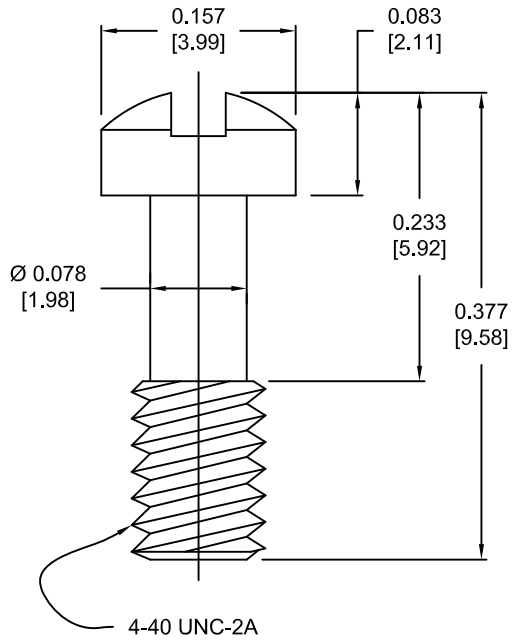

DESCRIPTION: 4-40 MALE SCREWLOCK/CLIP-ON

PART NUMBER	SCREW PART NUMBER	CLIP PART NUMBER
KIT = 160-000-002R031	SSH-440-1-T	RCO-1-T
BULK = 160-000-002R032	SSH-440-1-T	RCO-1-T

**KIT INCLUDES:**

(IN SEALED BAG)  
2-SCREWS  
2-CLIPS

**MATERIAL:**

SCREW: STEEL, NICKEL PLATED  
CLIP: 304 STAINLESS STEEL

FOR CLARITY  
HIDDEN LINES  
NOT SHOWN

DO NOT SCALE FROM DRAWING

RoHS COMPLIANT

	THESE DRAWINGS AND SPECIFICATIONS ARE THE PROPERTY OF NorComp AND SHALL NOT BE REPRODUCED, COPIED OR USED AS THE BASIS FOR THE MANUFACTURE OF SALE OF APPARATUS WITHOUT WRITTEN PERMISSION.		DRAWN: C. SMITH	DATE: 01-25-08
	<h1>NorComp</h1>		SCALE: NTS	SHEET 1 OF 1
			DWG NO. 160-000-002R0YY	