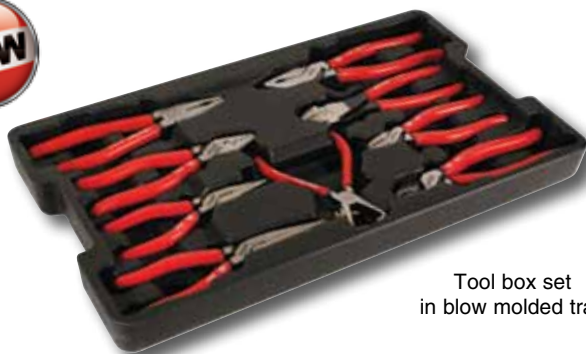

Wiha Soft Grip Pliers & Cutters

32601 4 Piece Pliers & Cutters Set

Drop-forged from C70 special tool steel, individually high frequency induction hardened. Precision formed. Soft vinyl grips, oil & solvent resistant. In roll-up pouch.

Item# 32601 Set Includes:	↔ lbs. 3.16
32609 - Combination Pliers - 8.0"	32661 - Water Pump Pliers - 10.0"
32618 - Long Nose Pliers - 6.3"	32642 - Diagonal Cutters - 6.3"

32608 8 Piece Pliers & Cutters In Canvas Pouch

Pliers precision formed. Jaws & cutters induction hardened. Long life edge is achieved through additional induction hardening to approx. 60 HRC. Soft vinyl grips are oil & solvent resistant.

Item No. Set Includes:
32608 6.3" / 160mm Combination Pliers
6.3" / 160mm Long Nose Pliers
↔ 8.0" / 200mm Long Nose Pliers
lbs. 6.3" / 160mm Diagonal Cutters
4.42 6.3" / 160mm Long Flat Nose Pliers
6.3" / 160mm Long Round Nose Pliers
8.0" / 200mm High Leverage Cutters
9.0" / 225mm High Leverage Combo Pliers

Wiha Soft Grip Pliers & Cutters

Tool box set in blow molded tray

Wiha Soft Grip Belt Pack Pouch Sets

Durable Canvas Belt Pack Pouch

32653 3 Piece Pliers/Cutters In Belt Pack Pouch

Pliers precision formed. Jaws & cutters induction hardened. Soft vinyl grips are oil & solvent resistant. SoftFinish cushion grip drivers, multi-component. Durable canvas belt pack pouch.