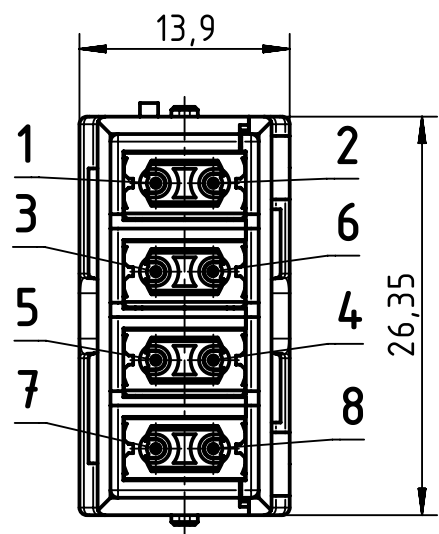

A

wiring acc. EIA/TIA 568A
view from termination side

green	2 ●	● 1	green/white
orange	6 ●	● 3	orange/white
blue	4 ●	● 5	blue/white
brown	8 ●	● 7	brown/white

B

C

D

Kind of delivery: piece parts

	All Dimensions in mm Original Size DIN A4		Scale 2:1	Free size tol.		Ref.	
	All rights reserved Department EL PD - DE		Created by FINKEV	Inspected by RIEPE	Standardisation TIEMANNA	Date 2015-10-12	State Final Release
HARTING Electric GmbH & Co. KG D-32339 Espelkamp		Title Han Gigabit HMC insert female				Doc-Key / ECM-Nr. 100642779/UGD/007/A 500000089170	
		Type TB	Number 09 14 208 3111			Rev. A	Page 1/1