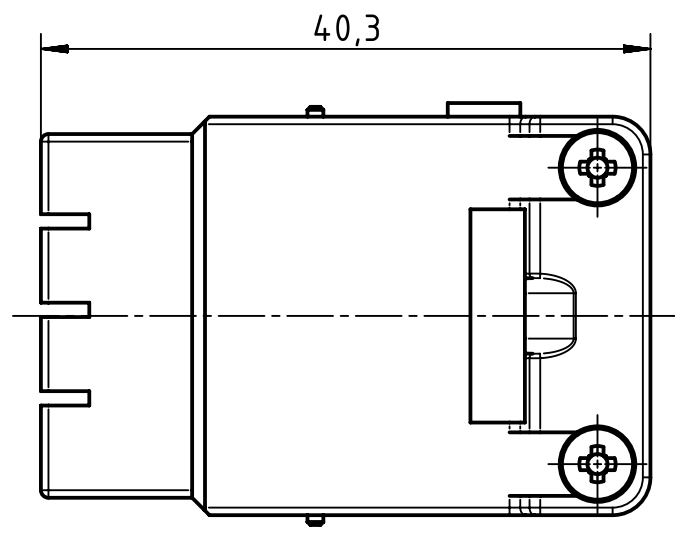

A

wiring acc. EIA/TIA 568A
view from termination side

green	2 ●	● 1	green/white
orange	6 ●	● 3	orange/white
blue	4 ●	● 5	blue/white
brown	8 ●	● 7	brown/white

B

C

D

Kind of delivery: piece parts

	All Dimensions in mm Original Size DIN A4		Scale 2:1	Free size tol.		Ref.	
	All rights reserved Department EL PD - DE		Created by FINKEV	Inspected by RIEPE	Standardisation TIEMANNA	Date 2015-10-12	State Final Release
HARTING Electric GmbH & Co. KG D-32339 Espelkamp		Title Han Gigabit HMC insert female				Doc-Key / ECM-Nr. 100642779/UGD/007/A 500000089170	
		Type TB	Number 09 14 208 3111			Rev. A	Page 1/1