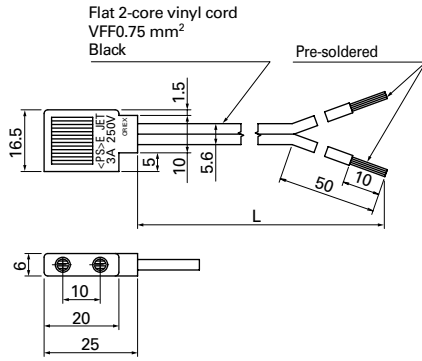

Products compliant with electrical appliance and material safety law

For 80×80×42 mm

Model no.	Power cord length [L] (mm)	Mass (g)
489-008-L10	1000	30
489-008-L21	2100	61
489-008-L35	3500	99

● Be careful not to damage the plug/cord when taking them out of the package.