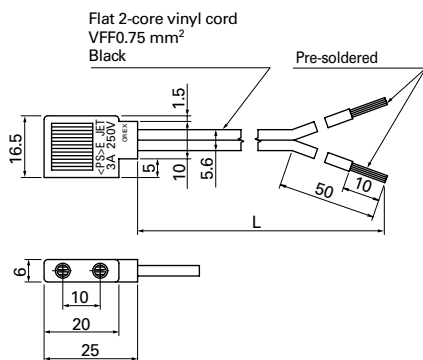

Products compliant with electrical appliance and material safety law

For 80×80×42 mm

Model no.	Power cord length [L] (mm)	Mass (g)
489-008-L10	1000	30
489-008-L21	2100	61
489-008-L35	3500	99

● Be careful not to damage the plug/cord when taking them out of the package.