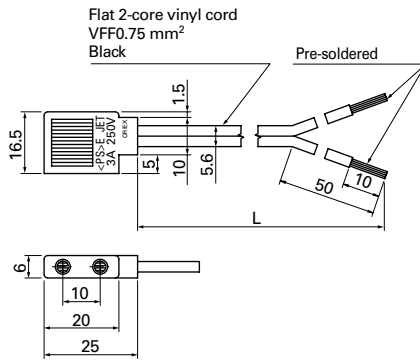

Products compliant with electrical appliance and material safety law

For 80×80×42 mm

Model no.	Power cord length [L] (mm)	Mass (g)
489-008-L10	1000	30
489-008-L21	2100	61
489-008-L35	3500	99

● Be careful not to damage the plug/cord when taking them out of the package.