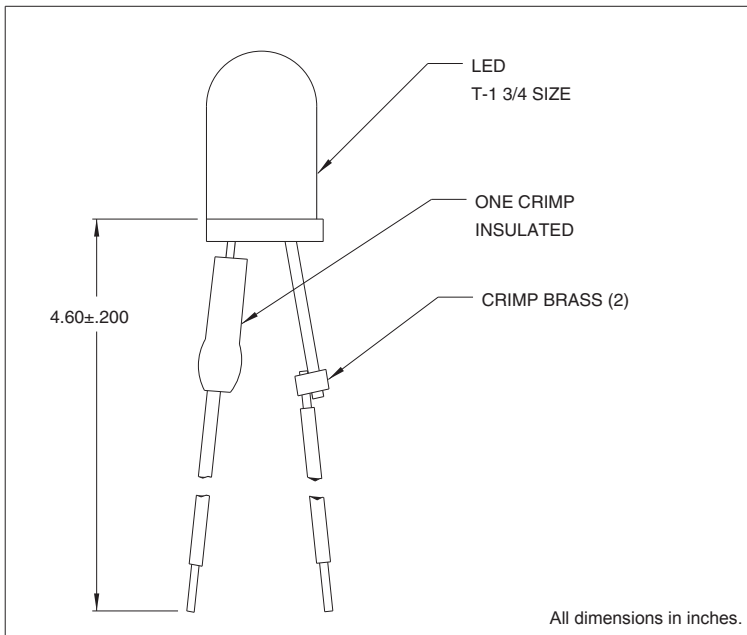

## 5705H Series T-1 3/4 LED with Extended Leads-Ultra Brite Non-Diffused Narrow Beam

### Description and Features

T-1 3/4 Brite LEDs

Wire Leads: No. 24AWG 4.60±.200 STRIPPED  
.430/.570

Anode(+): Red Lead

Lens: Ideal for use with 4311 or SQL 360 Series lenses

### Electro-Optical Characteristics and Ratings

Part Number	Emitted Color	Typical Intensity (mcd)	Rated Current (mA)	Forward Voltage		Continuous Forward Current Max. (mA)	Reverse Breakdown Voltage Min. (V)	Peak Wave Length (nm)
				Typ. (V)	Max. (V)			
5705H5	Green	100	20	2.1	3.0	60	4	563