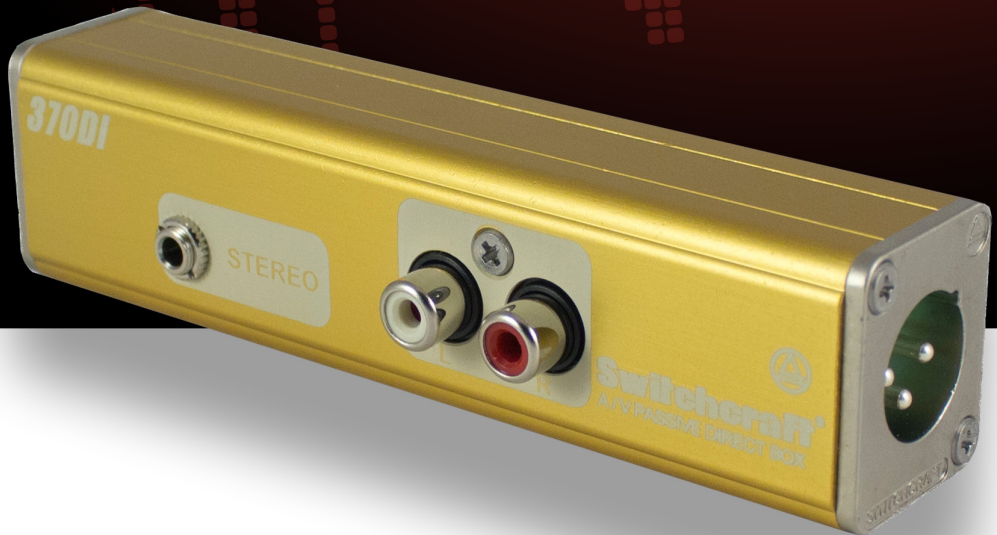

NEW PRODUCT BULLETIN 633

370DI
AUDIOSTIX®

Switchcraft®
Pro Audio

The 370DI is a durable, pocket size, Direct Box which is a cross between Switchcraft's SC700CT DI Box and 318 Inline Audio Adapter. The 370DI sums and converts the unbalanced stereo outputs of cell phones, tablets, laptops and consumer gear to a balanced mono line level for connecting to audio consoles and house sound systems.

FEATURES & BENEFITS

- Dual RCA inputs
- 3.5MM input (1/8" TRS jack)
- Switchcraft DE Series locking male XLR provides balanced, mono, mic level output
- Ground Lift Switch
- 20db pad to enable the device to handle stronger signals without distortion

APPLICATIONS

- Concert Touring
- House of Worship
- Presentations
- Broadcast facilities

SPECIFICATIONS

Parameter	Performance	Conditions
Frequency Response	20Hz - 20kHz	+/-2dB, ref 1kHz.
Total Harmonic Distortion + Noise	0.12%	at 1kHz, with Pad OFF
Maximum input level, Pad OFF	20	dBV
Maximum input level, Pad ON	40	dBV
Voltage gain	-4.5	dB, Pad: OFF
Input Impedance	>1900 Ω	at 1kHz
Output Impedance	<700 Ω	at 1kHz
Deviation from Linear Phase	$\leq 30^\circ$ $\leq 3^\circ$ $\leq 30^\circ$	at 20Hz at 1KHz at 20kHz
Pad Attenuation	-20	dB