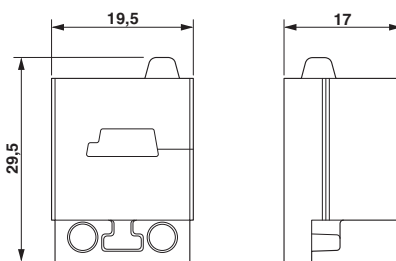

Technical data

Dimensions

Conductor sealing range	AS-i cable
Length	29.5 mm
Width	19.5 mm
Height	17 mm

Ambient conditions

Degree of protection	IP54 (for sealing frames with screw locking. IP44 sealing frames with locking latch.)
Ambient temperature (operation)	-40 °C ... 80 °C (static)

Ex Approvals

Approvals submitted

Approval details

UL Recognized 

Cable sleeve - CES-STPG-GY-1ASI-L - 1410068

Approvals

Drawings

Dimensional drawing

Dimensional drawing