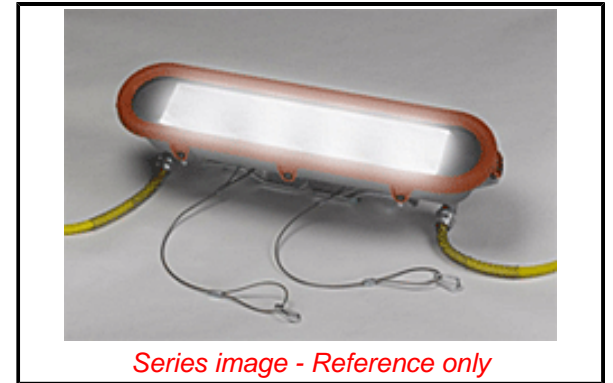

PLEASE CHECK WWW.MOLEX.COM FOR LATEST PART INFORMATION

Part Number: [1302430027](#)
Status: **Active**
Overview: [Wide-Area Lighting Products](#)
Description: Haztex Wide Area LED Work Light, 4 x 20W, Plug 14/3 SOOW 7.62m (25.0') with Plug and Connector

Documents:

[Drawing (PDF)](#) [RoHS Certificate of Compliance (PDF)](#)
[Product Specification PS-130243-002-001 (PDF)](#)

General

Product Family	Portable Lighting
Series	130243
Comments	Class 1, Division 2, Groups B, C, and D, Class 1, Division 2, Groups B, C, and D
Exclude SD Check	Yes
NEMA Configuration	NEMA 5-15
NEMA Rating	NEMA 3R
Outlet	Feed-Through
Overview	Wide-Area Lighting Products
Product Name	Haztex
Type	Wide Area Lamps
UPC	78172539691

Physical

Cord Length - Primary	7.62m (25.0')
Cord Length - Secondary	0.91m (3.0')
Depth	176.90m (6.960")
Duty	Hazardous
Guard Included	No
Guard Type	N/A
Height	166.50mm (6.555")
Length	706.37mm (27.810")
Material - Globe	Clear Polycarbonate
Material - Guard	Silicone Rubber
Mounting Style	Variable
Packaging Type	Carton
Socket Construction	N/A

Electrical

Bulb Type	LED
Cord Type - Primary	14/3 SOOW
Cord Type - Secondary	14/3 SOOW
Lamp Type	20W LED
Lamp Wattage - Maximum	20W x 4
Lumens	5270
On/Off Switch	No
Voltage (Fixture) - Maximum	120V, 277V

Material Info

Engineering Number 1076HZ2X025143X003

Reference - Drawing Numbers

Product Specification [PS-130243-002-001](#)
Sales Drawing [SD-130243-1001](#)

EU ELV

Not Relevant

EU RoHS

Not Reviewed

REACH SVHC

Not Reviewed

Halogen-Free

Status

Not Low-Halogen

For more information, please visit [Contact US](#)

China ROHS

Not Reviewed

ELV

Not Relevant

RoHS Phthalates

Not Reviewed

Search Parts in this Series

[130243 Series](#)