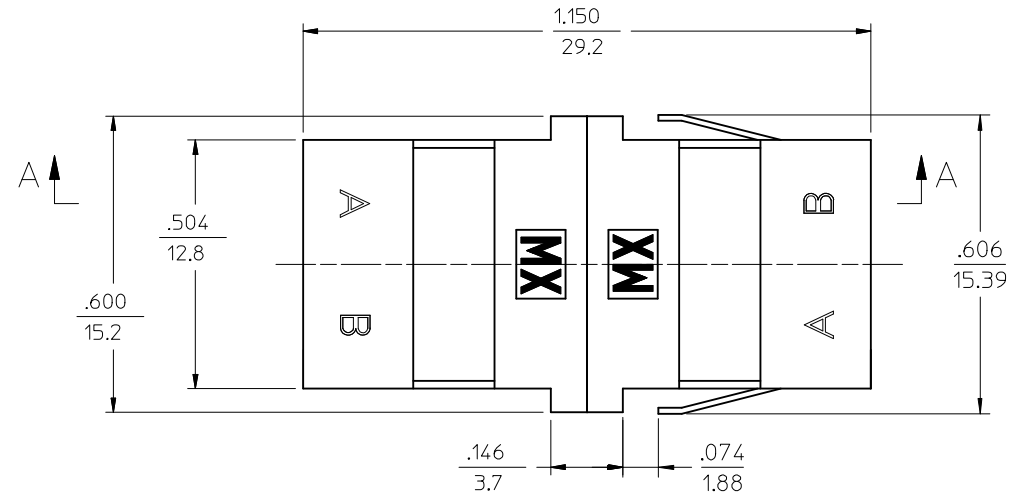

LC ADAPTER ASSY. P/N	ADAPTER COLOR	SPLIT SLEEVE MATERIAL	DUST CAP COLOR
106126-0410	BEIGE	Ph. Bronze	WHITE
106126-0510	BLUE		
106126-1400			
106126-1415*			
106126-1416**			
106126-1450	GREEN	Zr	INDIGO BLUE (ANTI-STATIC)
106126-1460	BLUE		
106126-1410	BLACK		
106126-1420	BEIGE		
106126-1430	AQUA		
106126-3410	BLACK		

SECTION A-A

RECOMMENDED MOUNTING CUTOUT  
FOR  $\frac{.063}{1.6}$  THICK PANEL

NOTES:

1. ALL DIMENSIONS ARE FOR REFERENCE ONLY.
2. ASSEMBLED DUST CAP NOT SHOWN.
- \*3. P/N 106126-1415 IS BULK PACKED IN QUANTITIES OF 100 PCS.
- \*\*4. P/N 106126-1416 IS BULK PACKED AS FOLLOWS: 500 pcs. OF ADAPTERS PER BAG.

ENTER DESCRIPTION EC NO: MF2014-0196 DRWN: JGUMIN 2013/10/02 CHKD: APPR: JGUMIN 2013/10/10 REV	QUALITY SYMBOLS	GENERAL TOLERANCES (UNLESS SPECIFIED)	DIMENSION STYLE	SCALE	DESIGN UNITS	THIRD ANGLE PROJECTION
	$\nabla=0$ $\nabla=0$	mm INCH 4 PLACES ± --- ± --- 3 PLACES ± --- ± --- 2 PLACES ± --- ± --- 1 PLACE ± --- ± --- 0 PLACE ± ±	IN/MM	1:1	INCH	
		ANGULAR ±1/2° DRAFT WHERE APPLICABLE MUST REMAIN WITHIN DIMENSIONS	DRAWN BY DATE PGIBLIN 2005/10/05 CHECKED BY DATE APPROVED BY DATE	TITLE		LC DUPLEX ADAPTER (SMALL FLANGE/SC FOOT PRINT)
			MATERIAL NO.	DOCUMENT NO.		molex SD-106126-X4X0
			SIZE B			SHEET NO. 1 OF 1 THIS DRAWING CONTAINS INFORMATION THAT IS PROPRIETARY TO MOLEX INCORPORATED AND SHOULD NOT BE USED WITHOUT WRITTEN PERMISSION