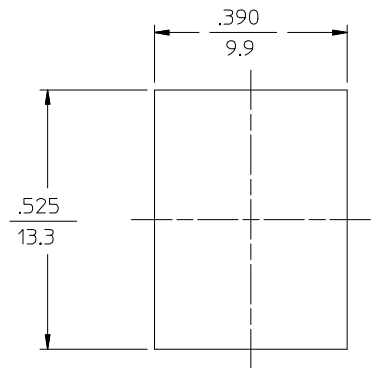

LC ADAPTER ASSY. P/N	ADAPTER COLOR	SPLIT SLEEVE MATERIAL	DUST CAP COLOR
106126-0410	BEIGE	Ph. Bronze	WHITE
106126-0510	BLUE		
106126-1400			
106126-1415*			
106126-1416**			
106126-1450	GREEN	Zr	INDIGO BLUE (ANTI-STATIC)
106126-1460	BLUE		
106126-1410	BLACK		
106126-1420	BEIGE		
106126-1430	AQUA		
106126-3410	BLACK		

SECTION A-A

RECOMMENDED MOUNTING CUTOUT  
FOR  $\frac{.063}{1.6}$  THICK PANEL

NOTES:

1. ALL DIMENSIONS ARE FOR REFERENCE ONLY.
2. ASSEMBLED DUST CAP NOT SHOWN.
- \*3. P/N 106126-1415 IS BULK PACKED IN QUANTITIES OF 100 PCS.
- \*\*4. P/N 106126-1416 IS BULK PACKED AS FOLLOWS: 500 pcs. OF ADAPTERS PER BAG.

ENTER DESCRIPTION EC NO: MF2014-0196 DRWN: JGUMIN 2013/10/02 CHKD: APPR: JGUMIN 2013/10/10 REV	QUALITY SYMBOLS	GENERAL TOLERANCES (UNLESS SPECIFIED)	DIMENSION STYLE	SCALE	DESIGN UNITS	THIRD ANGLE PROJECTION
	$\nabla=0$ $\nabla=0$	mm INCH 4 PLACES ± --- ± --- 3 PLACES ± --- ± --- 2 PLACES ± --- ± --- 1 PLACE ± --- ± --- 0 PLACE ± ±	IN/MM	1:1	INCH	
		ANGULAR ±1/2° DRAFT WHERE APPLICABLE MUST REMAIN WITHIN DIMENSIONS	DRAWN BY DATE PGIBLIN 2005/10/05 CHECKED BY DATE APPROVED BY DATE	TITLE		LC DUPLEX ADAPTER (SMALL FLANGE/SC FOOT PRINT)
			MATERIAL NO.	DOCUMENT NO.		molex SD-106126-X4X0
			SIZE B			SHEET NO. 1 OF 1 THIS DRAWING CONTAINS INFORMATION THAT IS PROPRIETARY TO MOLEX INCORPORATED AND SHOULD NOT BE USED WITHOUT WRITTEN PERMISSION