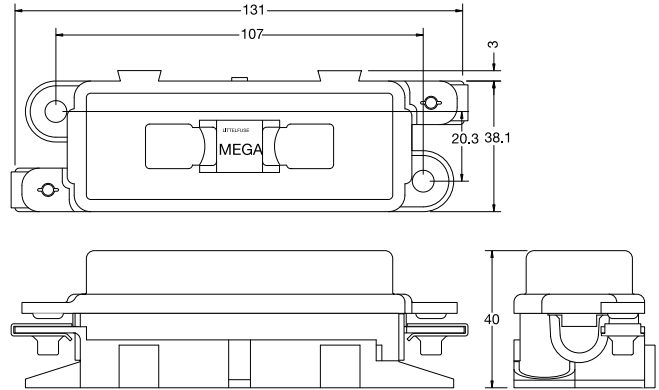

Bolt-down Fuseholders - Splash-Waterproof Fuseholder for MEGA® Style Bolt-down Fuse

For use with MEGA fuses the holder offers splash-water-proof protection for use in harsh environments.

Spritzwassergeschützter MEGA-Sicherungshalter für raue Umgebungsbedingungen.

Dimensions in mm / Maße in mm

| Part Number Artikel-Nr. | Description Beschreibung | Fuse Rating Sicherungs- Nennstrom |
|----------------------------|-----------------------------|---|
| 298907-030 | Holder | 250 A |
| 298907-040 | Cover | - |