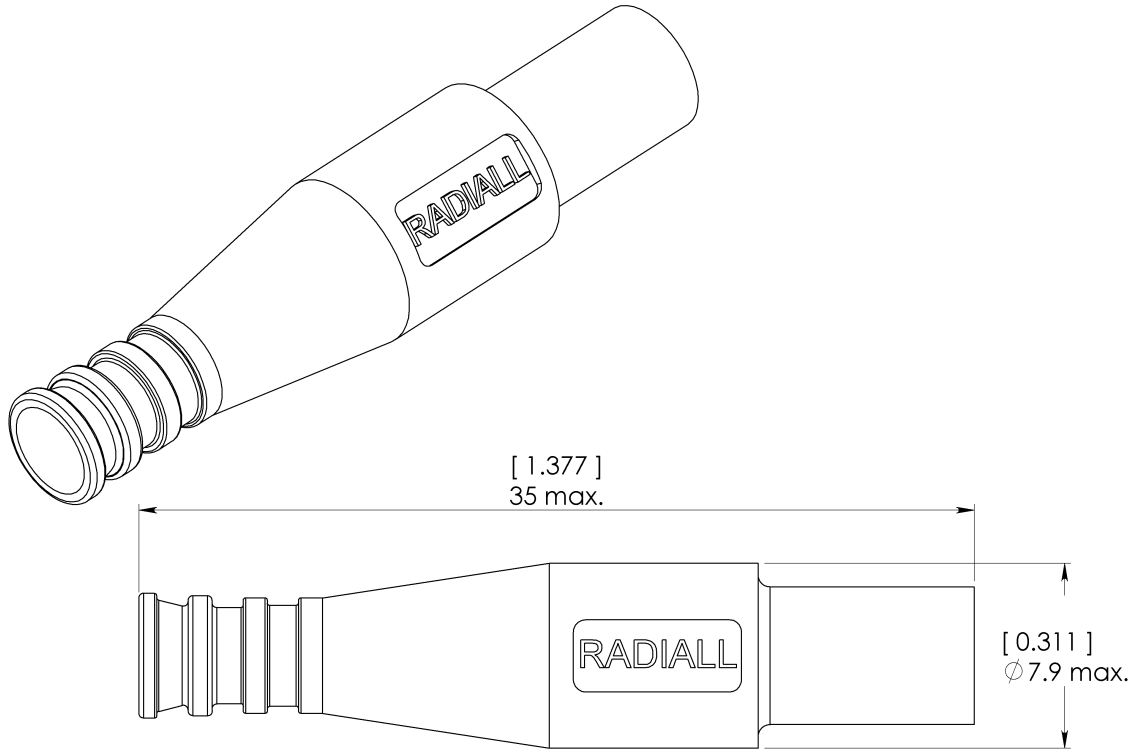

Original dimension in mm [inch]

GENERAL

- Compatible with SC and FC connectors
- Suitable for use with cable sizes Ø 2mm to Ø 2.4mm
- Compatible with BELLCORE GR 326 specification (V0, LOI 28 % mini.)
- Color green